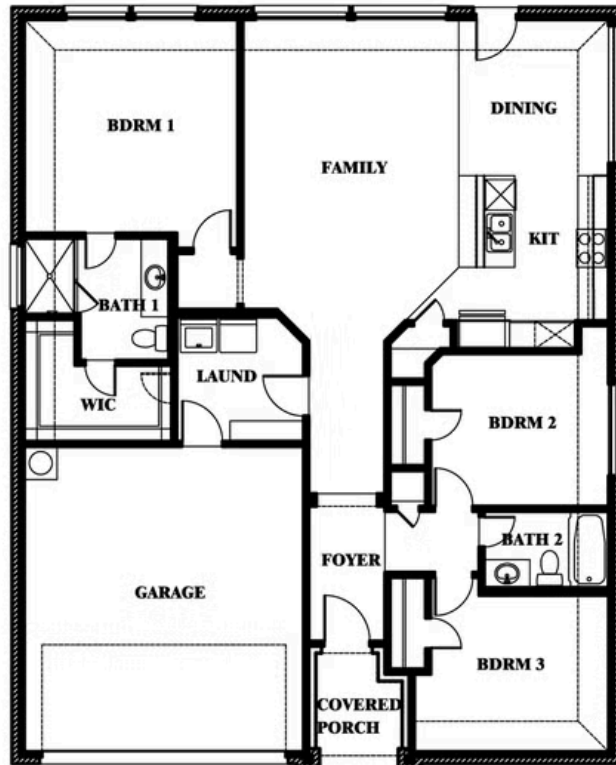

Laurel

ELEMENTS SERIES

HOMES FROM
\$302,990

GEORGETOWN AT KINGS FORT 50S

4102 BERRY LANE, KAUFMAN, TX 75142

1,531
SQUARE FEET

3
BEDROOMS

2.0
BATHROOMS

2
CAR GARAGE

ELEVATION B

ELEVATION A

ELEVATION A

ELEVATION BS

ELEVATION BS

ELEVATION C

ELEVATION C

Laurel

GEORGETOWN AT KINGS FORT 50S

4102 BERRY LANE, KAUFMAN, TX 75142

Laurel

This brochure is for general informational purposes and is to be used as a guide only. Changes may be made during the development process and floorplans, dimensions, fixtures, fittings, finishes and specifications are subject to change without notice. Window placement, balcony configuration, wardrobe sizes and living areas may vary slightly within each plan type. EQUAL HOUSING OPPORTUNITY