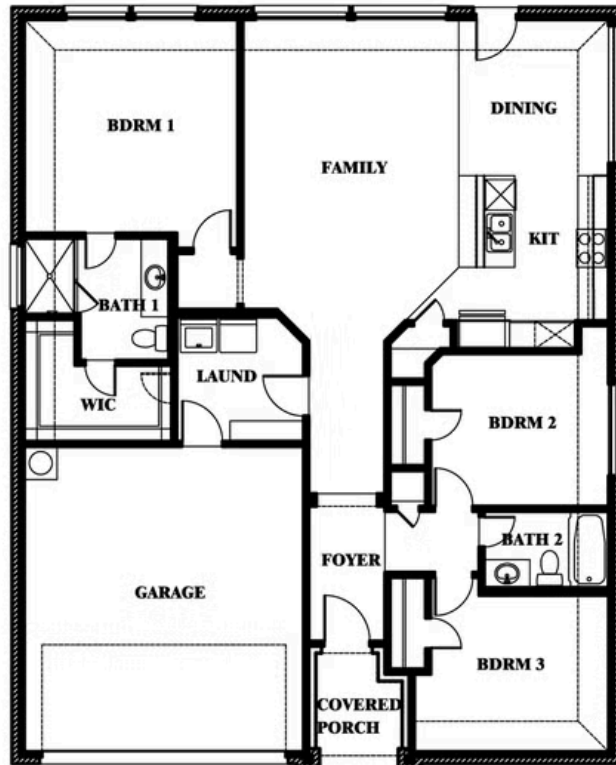

Laurel

ELEMENTS SERIES

GEORGETOWN AT KINGS FORT 50S

4102 BERRY LANE, KAUFMAN, TX 75142

HOMES FROM
\$302,990

1,531
SQUARE FEET

3
BEDROOMS

2.0
BATHROOMS

2
CAR GARAGE

ELEVATION B

ELEVATION A

ELEVATION A

ELEVATION BS

ELEVATION BS

ELEVATION C

ELEVATION C

Laurel

GEORGETOWN AT KINGS FORT 50S

4102 BERRY LANE, KAUFMAN, TX 75142

Laurel

This brochure is for general informational purposes and is to be used as a guide only. Changes may be made during the development process and floorplans, dimensions, fixtures, fittings, finishes and specifications are subject to change without notice. Window placement, balcony configuration, wardrobe sizes and living areas may vary slightly within each plan type. EQUAL HOUSING OPPORTUNITY