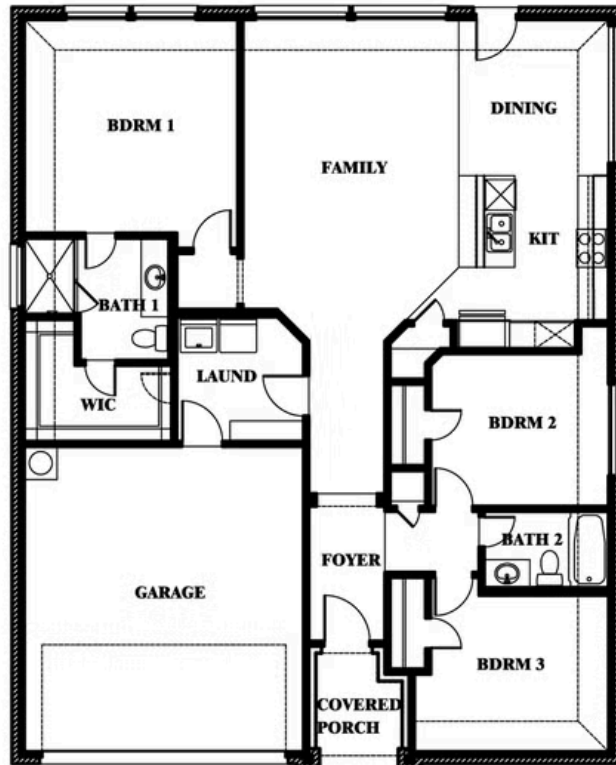

Laurel

GEORGETOWN AT KINGS FORT 50S

4102 BERRY LANE, KAUFMAN, TX 75142

Laurel

This brochure is for general informational purposes and is to be used as a guide only. Changes may be made during the development process and floorplans, dimensions, fixtures, fittings, finishes and specifications are subject to change without notice. Window placement, balcony configuration, wardrobe sizes and living areas may vary slightly within each plan type. EQUAL HOUSING OPPORTUNITY