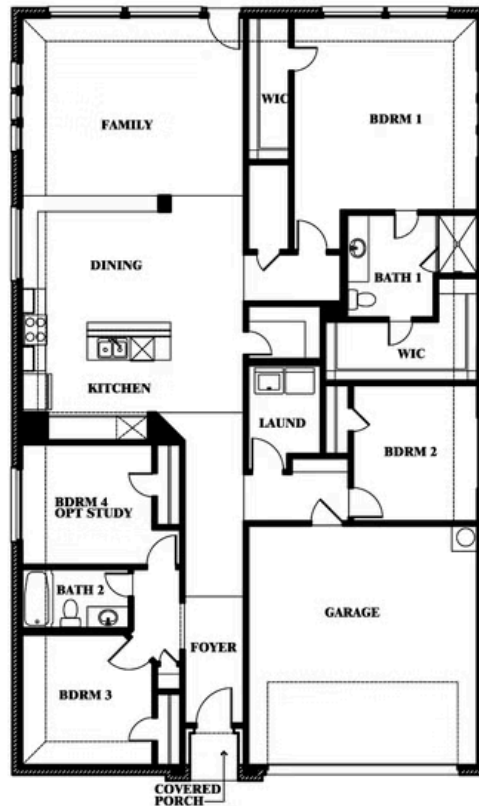

Redbud

HOMES FROM
\$331,990

ELEMENTS SERIES

GEORGETOWN AT KINGS FORT 50S

4102 BERRY LANE, KAUFMAN, TX 75142

2,132
SQUARE FEET

4
BEDROOMS

2.0
BATHROOMS

2
CAR GARAGE

ELEVATION C

ELEVATION A

ELEVATION A

ELEVATION B

ELEVATION B

ELEVATION BS

ELEVATION BS

Redbud

GEORGETOWN AT KINGS FORT 50S

4102 BERRY LANE, KAUFMAN, TX 75142

Redbud

This brochure is for general informational purposes and is to be used as a guide only. Changes may be made during the development process and floorplans, dimensions, fixtures, fittings, finishes and specifications are subject to change without notice. Window placement, balcony configuration, wardrobe sizes and living areas may vary slightly within each plan type. EQUAL HOUSING OPPORTUNITY