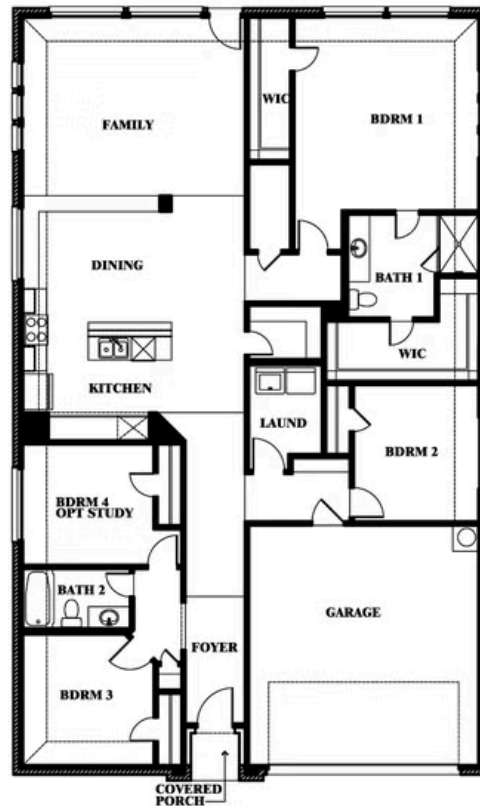

Redbud

HOMES FROM
\$331,990

ELEMENTS SERIES

GEORGETOWN AT KINGS FORT 50S

4102 BERRY LANE, KAUFMAN, TX 75142

2,132
SQUARE FEET

4
BEDROOMS

2.0
BATHROOMS

2
CAR GARAGE

ELEVATION C

ELEVATION A

ELEVATION A

ELEVATION B

ELEVATION B

ELEVATION BS

ELEVATION BS

Redbud

GEORGETOWN AT KINGS FORT 50S

4102 BERRY LANE, KAUFMAN, TX 75142

Redbud

This brochure is for general informational purposes and is to be used as a guide only. Changes may be made during the development process and floorplans, dimensions, fixtures, fittings, finishes and specifications are subject to change without notice. Window placement, balcony configuration, wardrobe sizes and living areas may vary slightly within each plan type. EQUAL HOUSING OPPORTUNITY