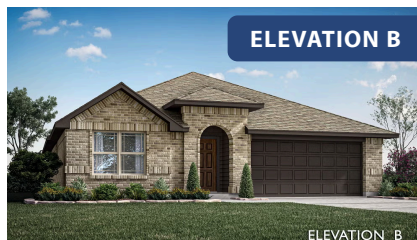

Redbud

HOMES FROM
\$331,990

ELEMENTS SERIES

GEORGETOWN AT KINGS FORT 50S

4102 BERRY LANE, KAUFMAN, TX 75142

2,132
SQUARE FEET

4
BEDROOMS

2.0
BATHROOMS

2
CAR GARAGE

ELEVATION C

ELEVATION A

ELEVATION A

ELEVATION B

ELEVATION B

ELEVATION BS

ELEVATION BS

Redbud

GEORGETOWN AT KINGS FORT 50S

4102 BERRY LANE, KAUFMAN, TX 75142

Redbud

This brochure is for general informational purposes and is to be used as a guide only. Changes may be made during the development process and floorplans, dimensions, fixtures, fittings, finishes and specifications are subject to change without notice. Window placement, balcony configuration, wardrobe sizes and living areas may vary slightly within each plan type. EQUAL HOUSING OPPORTUNITY