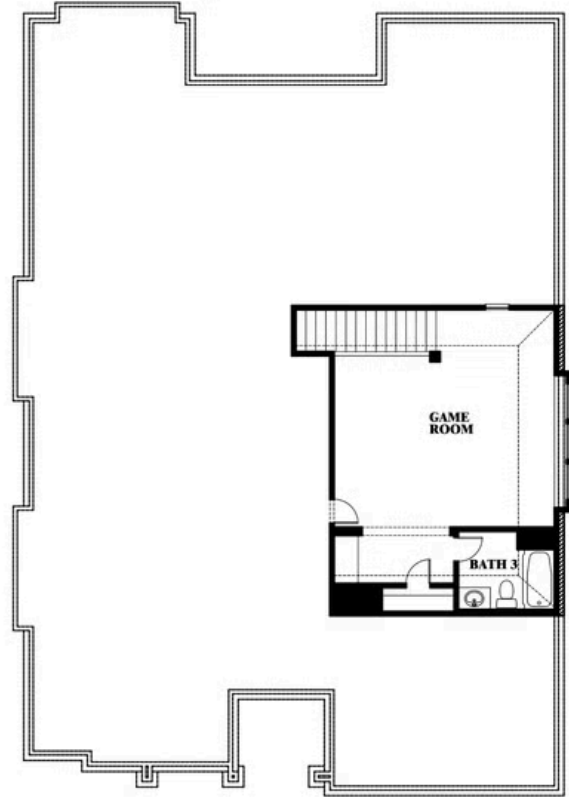

Carolina II

HOMES FROM
\$413,990

CLASSIC SERIES

GEORGETOWN AT KINGS FORT 60S

4102 BERRY LANE, KAUFMAN, TX 75142

2,771
SQUARE FEET

3
BEDROOMS

3.0
BATHROOMS

2
CAR GARAGE

ELEVATION D

ELEVATION A

ELEVATION A

ELEVATION AS

ELEVATION AS

ELEVATION C

ELEVATION C

ELEVATION E

ELEVATION E

ELEVATION F

ELEVATION F

Carolina II

GEORGETOWN AT KINGS FORT 60S
4102 BERRY LANE, KAUFMAN, TX 75142

Carolina II

This brochure is for general informational purposes and is to be used as a guide only. Changes may be made during the development process and floorplans, dimensions, fixtures, fittings, finishes and specifications are subject to change without notice. Window placement, balcony configuration, wardrobe sizes and living areas may vary slightly within each plan type. EQUAL HOUSING OPPORTUNITY

Carolina II

GEORGETOWN AT KINGS FORT 60S
4102 BERRY LANE, KAUFMAN, TX 75142

Carolina II with Media Room

This brochure is for general informational purposes and is to be used as a guide only. Changes may be made during the development process and floorplans, dimensions, fixtures, fittings, finishes and specifications are subject to change without notice. Window placement, balcony configuration, wardrobe sizes and living areas may vary slightly within each plan type. EQUAL HOUSING OPPORTUNITY