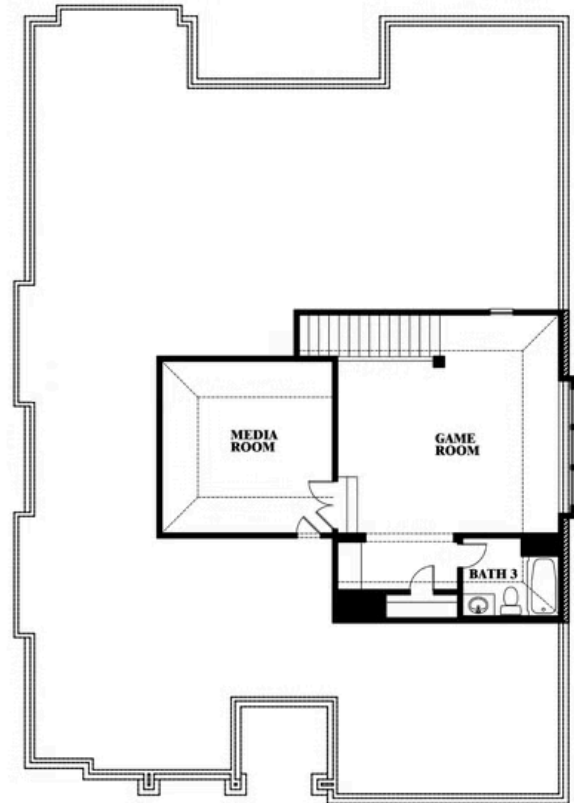

Carolina II

HOMES FROM
\$413,990

CLASSIC SERIES

GEORGETOWN AT KINGS FORT 60S

4102 BERRY LANE, KAUFMAN, TX 75142

2,771
SQUARE FEET

3
BEDROOMS

3.0
BATHROOMS

2
CAR GARAGE

ELEVATION D

ELEVATION A

ELEVATION A

ELEVATION AS

ELEVATION AS

ELEVATION C

ELEVATION C

ELEVATION E

ELEVATION E

ELEVATION F

ELEVATION F

Carolina II

GEORGETOWN AT KINGS FORT 60S
4102 BERRY LANE, KAUFMAN, TX 75142

Carolina II

This brochure is for general informational purposes and is to be used as a guide only. Changes may be made during the development process and floorplans, dimensions, fixtures, fittings, finishes and specifications are subject to change without notice. Window placement, balcony configuration, wardrobe sizes and living areas may vary slightly within each plan type. EQUAL HOUSING OPPORTUNITY

Carolina II

GEORGETOWN AT KINGS FORT 60S
4102 BERRY LANE, KAUFMAN, TX 75142

Carolina II with Media Room

This brochure is for general informational purposes and is to be used as a guide only. Changes may be made during the development process and floorplans, dimensions, fixtures, fittings, finishes and specifications are subject to change without notice. Window placement, balcony configuration, wardrobe sizes and living areas may vary slightly within each plan type. EQUAL HOUSING OPPORTUNITY