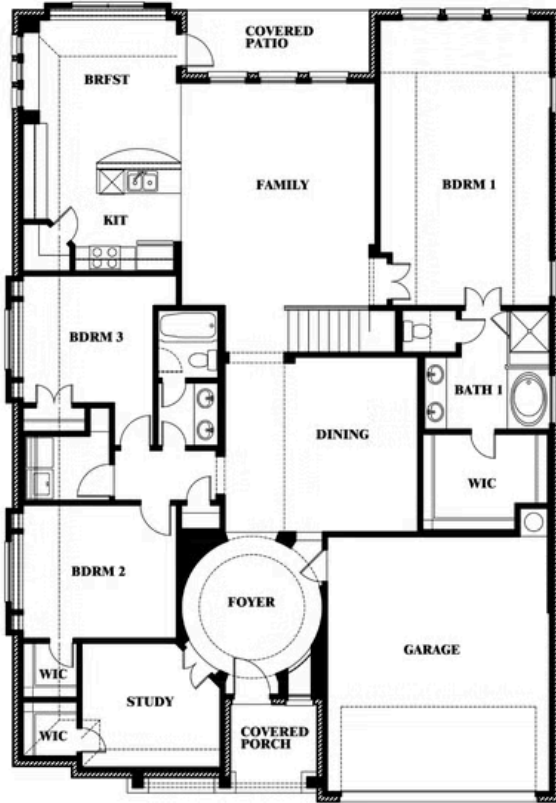

Carolina II

HOMES FROM
\$413,990

CLASSIC SERIES

GEORGETOWN AT KINGS FORT 60S

4102 BERRY LANE, KAUFMAN, TX 75142

2,771
SQUARE FEET

3
BEDROOMS

3.0
BATHROOMS

2
CAR GARAGE

ELEVATION D

ELEVATION A

ELEVATION A

ELEVATION AS

ELEVATION AS

ELEVATION C

ELEVATION C

ELEVATION E

ELEVATION E

ELEVATION F

ELEVATION F

Carolina II

GEORGETOWN AT KINGS FORT 60S
4102 BERRY LANE, KAUFMAN, TX 75142

Carolina II

This brochure is for general informational purposes and is to be used as a guide only. Changes may be made during the development process and floorplans, dimensions, fixtures, fittings, finishes and specifications are subject to change without notice. Window placement, balcony configuration, wardrobe sizes and living areas may vary slightly within each plan type. EQUAL HOUSING OPPORTUNITY

Carolina II

GEORGETOWN AT KINGS FORT 60S
4102 BERRY LANE, KAUFMAN, TX 75142

Carolina II with Media Room

This brochure is for general informational purposes and is to be used as a guide only. Changes may be made during the development process and floorplans, dimensions, fixtures, fittings, finishes and specifications are subject to change without notice. Window placement, balcony configuration, wardrobe sizes and living areas may vary slightly within each plan type. EQUAL HOUSING OPPORTUNITY