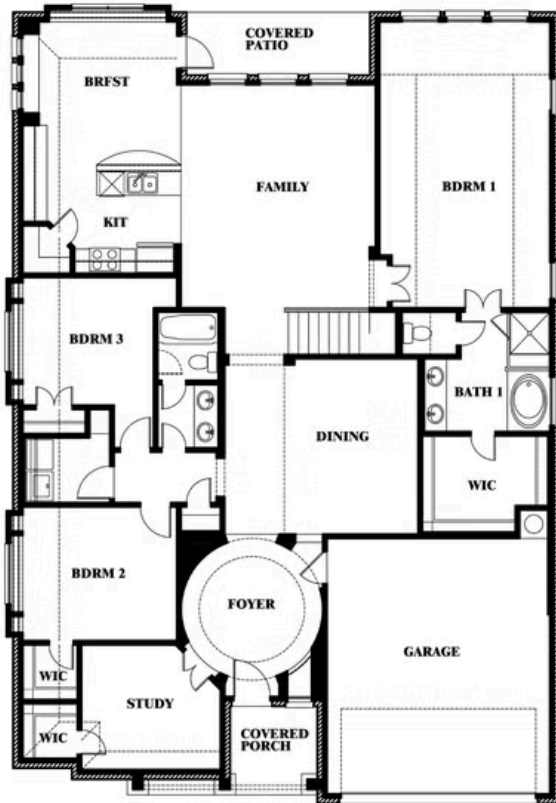

Carolina II

HOMES FROM
\$413,990

CLASSIC SERIES

GEORGETOWN AT KINGS FORT 60S

4102 BERRY LANE, KAUFMAN, TX 75142

2,771
SQUARE FEET

3
BEDROOMS

3.0
BATHROOMS

2
CAR GARAGE

ELEVATION D

ELEVATION A

ELEVATION A

ELEVATION AS

ELEVATION AS

ELEVATION C

ELEVATION C

ELEVATION E

ELEVATION E

ELEVATION F

ELEVATION F

Carolina II

GEORGETOWN AT KINGS FORT 60S
4102 BERRY LANE, KAUFMAN, TX 75142

Carolina II

This brochure is for general informational purposes and is to be used as a guide only. Changes may be made during the development process and floorplans, dimensions, fixtures, fittings, finishes and specifications are subject to change without notice. Window placement, balcony configuration, wardrobe sizes and living areas may vary slightly within each plan type. EQUAL HOUSING OPPORTUNITY

Carolina II

GEORGETOWN AT KINGS FORT 60S
4102 BERRY LANE, KAUFMAN, TX 75142

Carolina II with Media Room

This brochure is for general informational purposes and is to be used as a guide only. Changes may be made during the development process and floorplans, dimensions, fixtures, fittings, finishes and specifications are subject to change without notice. Window placement, balcony configuration, wardrobe sizes and living areas may vary slightly within each plan type. EQUAL HOUSING OPPORTUNITY