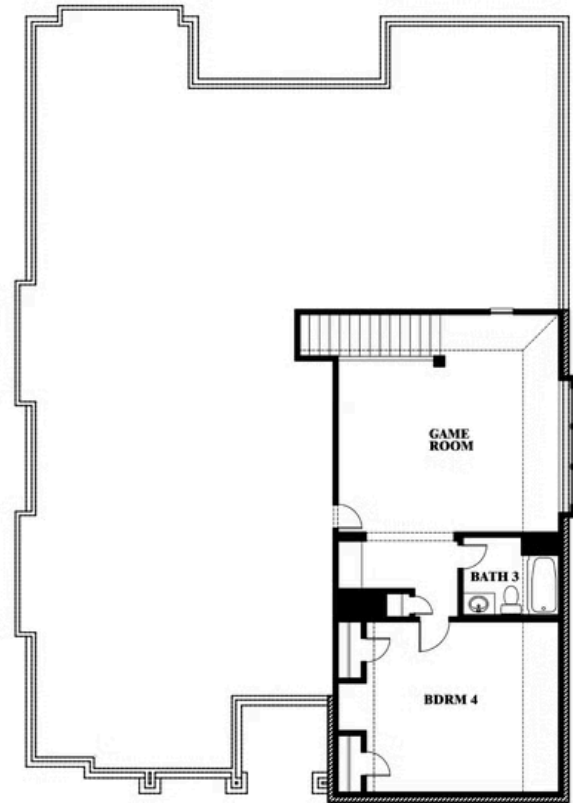

Carolina III

CLASSIC SERIES

HOMES FROM
\$427,990

GEORGETOWN AT KINGS FORT 60S
4102 BERRY LANE, KAUFMAN, TX 75142

3,067 SQUARE FEET	4 BEDROOMS	3.0 BATHROOMS	2 CAR GARAGE
-----------------------------	----------------------	-------------------------	------------------------

Carolina III

GEORGETOWN AT KINGS FORT 60S
4102 BERRY LANE, KAUFMAN, TX 75142

Carolina III

This brochure is for general informational purposes and is to be used as a guide only. Changes may be made during the development process and floorplans, dimensions, fixtures, fittings, finishes and specifications are subject to change without notice. Window placement, balcony configuration, wardrobe sizes and living areas may vary slightly within each plan type. EQUAL HOUSING OPPORTUNITY