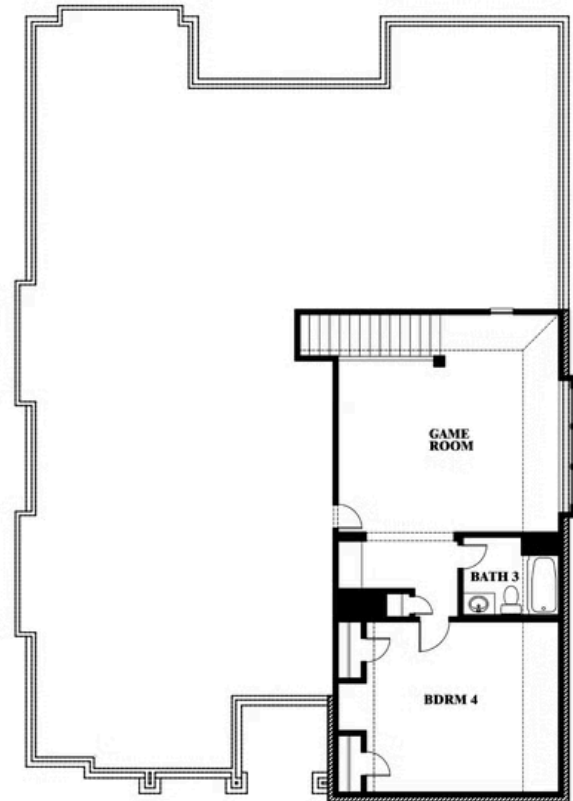

Carolina III

GEORGETOWN AT KINGS FORT 60S
4102 BERRY LANE, KAUFMAN, TX 75142

Carolina III

This brochure is for general informational purposes and is to be used as a guide only. Changes may be made during the development process and floorplans, dimensions, fixtures, fittings, finishes and specifications are subject to change without notice. Window placement, balcony configuration, wardrobe sizes and living areas may vary slightly within each plan type. EQUAL HOUSING OPPORTUNITY