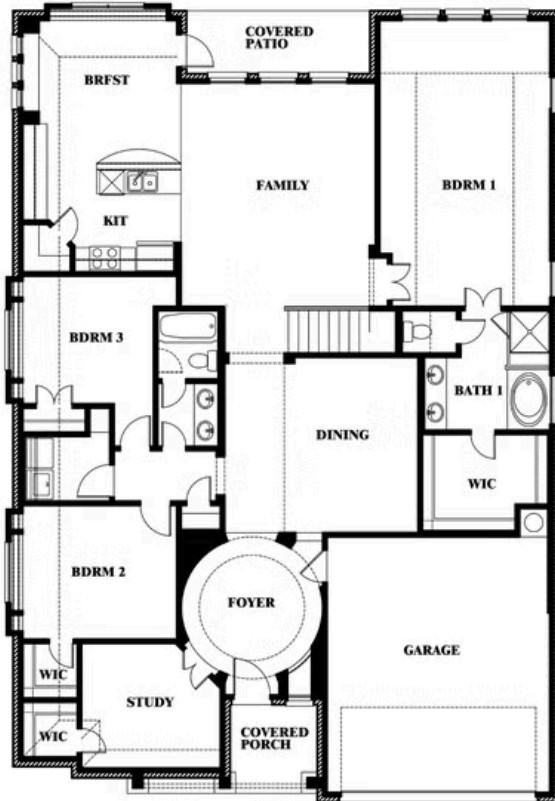

# Carolina III

CLASSIC SERIES

HOMES FROM  
**\$427,990**

**GEORGETOWN AT KINGS FORT 60S**  
4102 BERRY LANE, KAUFMAN, TX 75142

<b>3,067</b> SQUARE FEET	<b>4</b> BEDROOMS	<b>3.0</b> BATHROOMS	<b>2</b> CAR GARAGE
-----------------------------	----------------------	-------------------------	------------------------

# Carolina III

**GEORGETOWN AT KINGS FORT 60S**  
4102 BERRY LANE, KAUFMAN, TX 75142

## Carolina III

This brochure is for general informational purposes and is to be used as a guide only. Changes may be made during the development process and floorplans, dimensions, fixtures, fittings, finishes and specifications are subject to change without notice. Window placement, balcony configuration, wardrobe sizes and living areas may vary slightly within each plan type. EQUAL HOUSING OPPORTUNITY