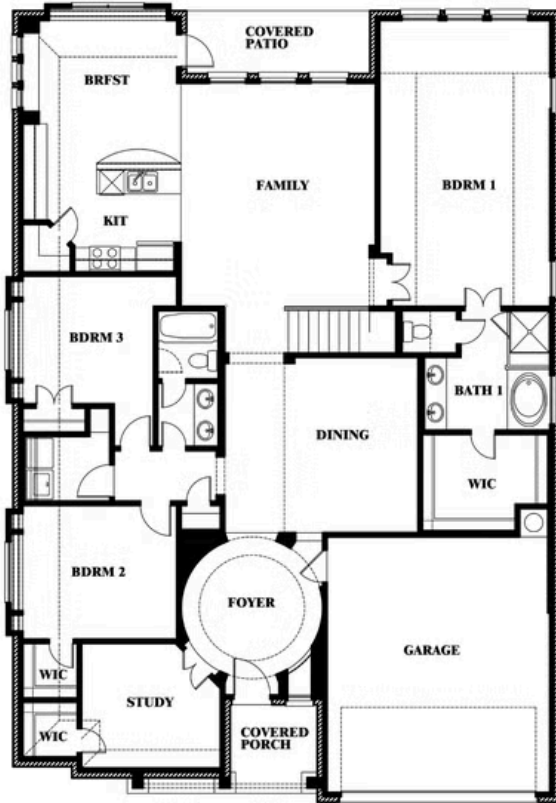

Carolina III

CLASSIC SERIES

HOMES FROM
\$427,990

GEORGETOWN AT KINGS FORT 60S
4102 BERRY LANE, KAUFMAN, TX 75142

3,067 SQUARE FEET	4 BEDROOMS	3.0 BATHROOMS	2 CAR GARAGE
-----------------------------	----------------------	-------------------------	------------------------

Carolina III

GEORGETOWN AT KINGS FORT 60S
4102 BERRY LANE, KAUFMAN, TX 75142

Carolina III

This brochure is for general informational purposes and is to be used as a guide only. Changes may be made during the development process and floorplans, dimensions, fixtures, fittings, finishes and specifications are subject to change without notice. Window placement, balcony configuration, wardrobe sizes and living areas may vary slightly within each plan type. EQUAL HOUSING OPPORTUNITY