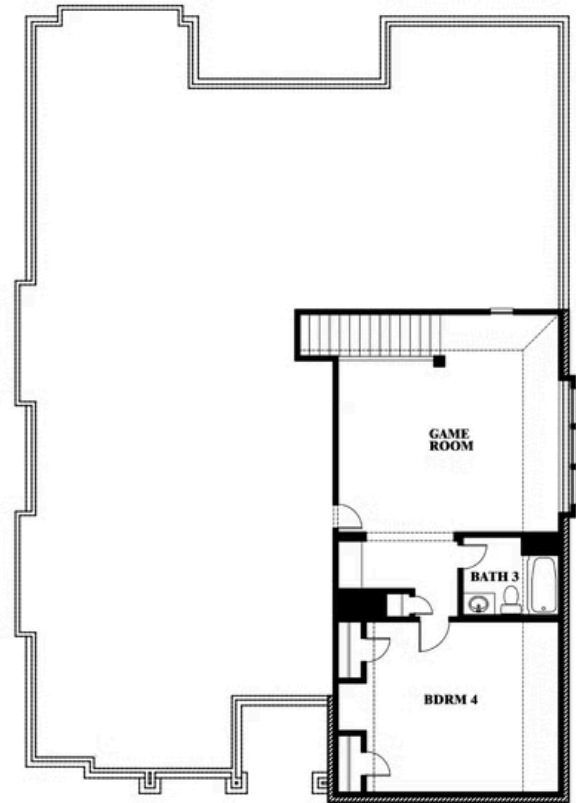

Carolina III

CLASSIC SERIES

HOMES FROM
\$427,990

GEORGETOWN AT KINGS FORT 60S
4102 BERRY LANE, KAUFMAN, TX 75142

3,067 SQUARE FEET	4 BEDROOMS	3.0 BATHROOMS	2 CAR GARAGE
-----------------------------	----------------------	-------------------------	------------------------

Carolina III

GEORGETOWN AT KINGS FORT 60S
4102 BERRY LANE, KAUFMAN, TX 75142

Carolina III

This brochure is for general informational purposes and is to be used as a guide only. Changes may be made during the development process and floorplans, dimensions, fixtures, fittings, finishes and specifications are subject to change without notice. Window placement, balcony configuration, wardrobe sizes and living areas may vary slightly within each plan type. EQUAL HOUSING OPPORTUNITY