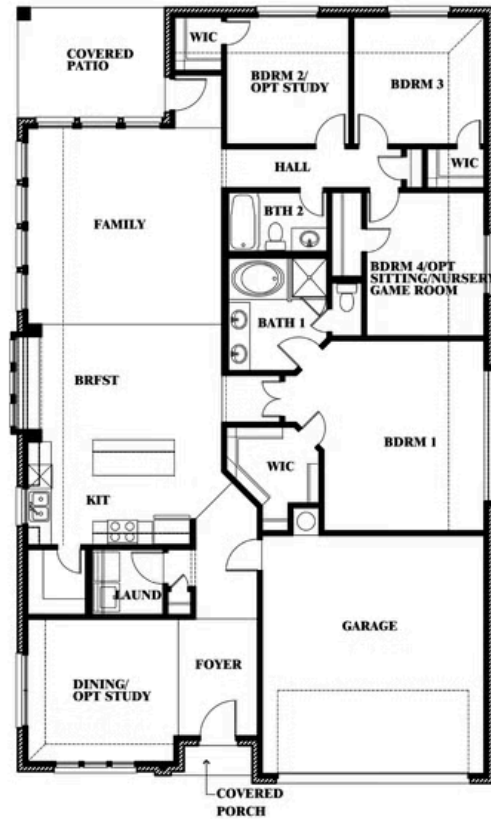

Cypress

CLASSIC SERIES

HOMES FROM
\$357,990

GEORGETOWN AT KINGS FORT 60S
4102 BERRY LANE, KAUFMAN, TX 75142

2,038 SQUARE FEET	4 BEDROOMS	2.0 BATHROOMS	2 CAR GARAGE
-----------------------------	----------------------	-------------------------	------------------------

Cypress

GEORGETOWN AT KINGS FORT 60S
4102 BERRY LANE, KAUFMAN, TX 75142

Cypress

This brochure is for general informational purposes and is to be used as a guide only. Changes may be made during the development process and floorplans, dimensions, fixtures, fittings, finishes and specifications are subject to change without notice. Window placement, balcony configuration, wardrobe sizes and living areas may vary slightly within each plan type. EQUAL HOUSING OPPORTUNITY