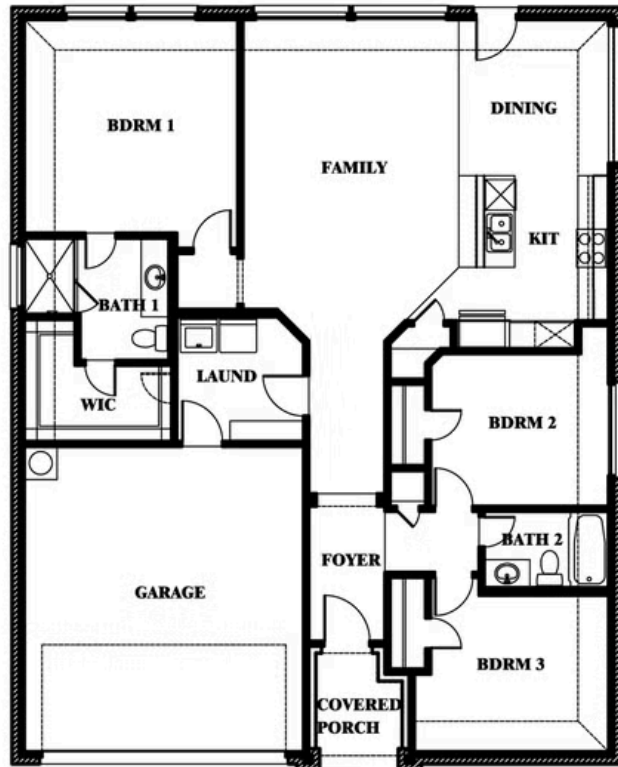

Laurel

ELEMENTS SERIES

HOMES FROM
\$312,990

GEORGETOWN AT KINGS FORT 60S
4102 BERRY LANE, KAUFMAN, TX 75142

1,531 SQUARE FEET	3 BEDROOMS	2.0 BATHROOMS	2 CAR GARAGE
-----------------------------	----------------------	-------------------------	------------------------

Laurel

GEORGETOWN AT KINGS FORT 60S
4102 BERRY LANE, KAUFMAN, TX 75142

Laurel

This brochure is for general informational purposes and is to be used as a guide only. Changes may be made during the development process and floorplans, dimensions, fixtures, fittings, finishes and specifications are subject to change without notice. Window placement, balcony configuration, wardrobe sizes and living areas may vary slightly within each plan type. EQUAL HOUSING OPPORTUNITY