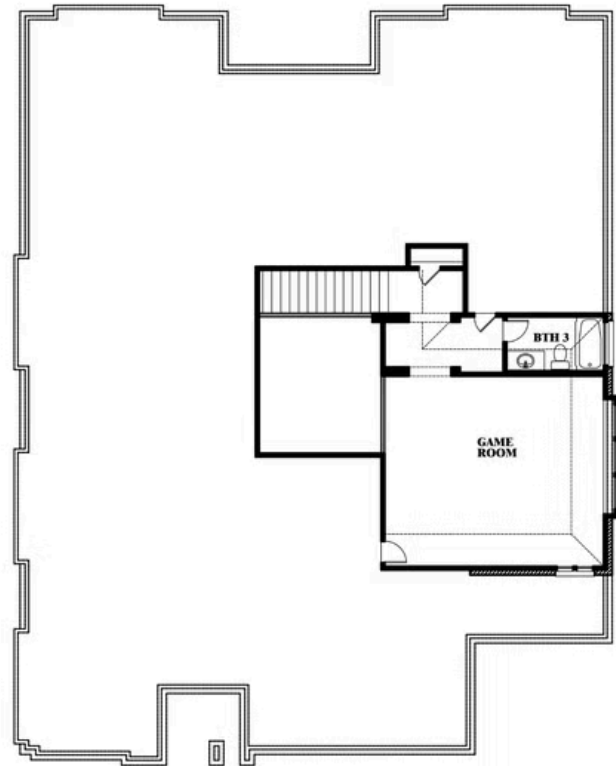

Primrose FE II

HOMES FROM
\$481,990

CLASSIC SERIES

GEORGETOWN AT KINGS FORT 60S
4102 BERRY LANE, KAUFMAN, TX 75142

3,336 SQUARE FEET	3 BEDROOMS	3.5 BATHROOMS	3 CAR GARAGE
-----------------------------	----------------------	-------------------------	------------------------

Primrose FE II

GEORGETOWN AT KINGS FORT 60S
4102 BERRY LANE, KAUFMAN, TX 75142

Primrose FE II

This brochure is for general informational purposes and is to be used as a guide only. Changes may be made during the development process and floorplans, dimensions, fixtures, fittings, finishes and specifications are subject to change without notice. Window placement, balcony configuration, wardrobe sizes and living areas may vary slightly within each plan type. EQUAL HOUSING OPPORTUNITY