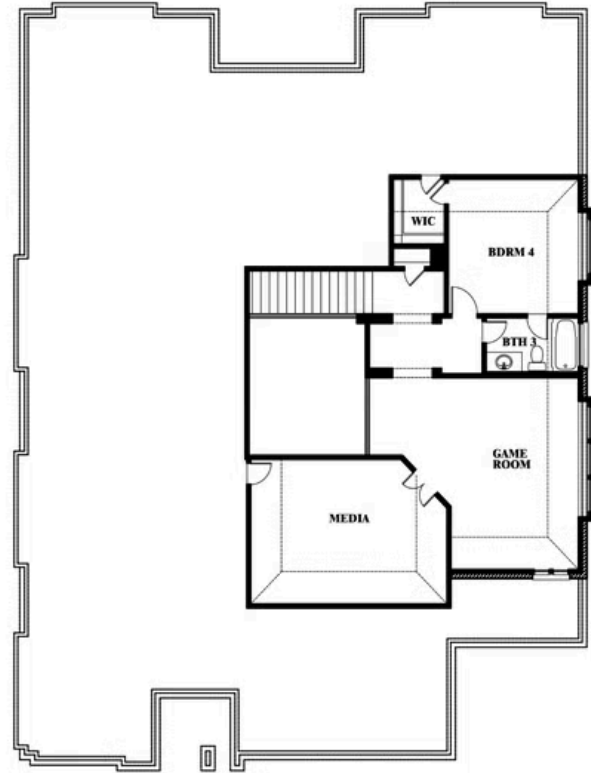

Primrose FE V

GEORGETOWN AT KINGS FORT 60S
4102 BERRY LANE, KAUFMAN, TX 75142

Primrose FE V

This brochure is for general informational purposes and is to be used as a guide only. Changes may be made during the development process and floorplans, dimensions, fixtures, fittings, finishes and specifications are subject to change without notice. Window placement, balcony configuration, wardrobe sizes and living areas may vary slightly within each plan type. EQUAL HOUSING OPPORTUNITY

Document generated Jun 18, 2026. Prices, plans, square footage, features, amenities and materials are subject to change at any time without notice and vary among communities. Listed prices are for informational purposes only, are not binding, and do not create any contractual obligation(s). The price of any home is dependent on numerous factors, all of which are unique to a specific home, and is not guaranteed until specified in a binding contract. Pricing of elevations and additional optional beds/baths varies per plan. Some plans require a premium homesite. Renderings of homes are artist concepts and may not reflect exact colors and materials. Verify current tax rates & jurisdictions with the appropriate taxing authority.