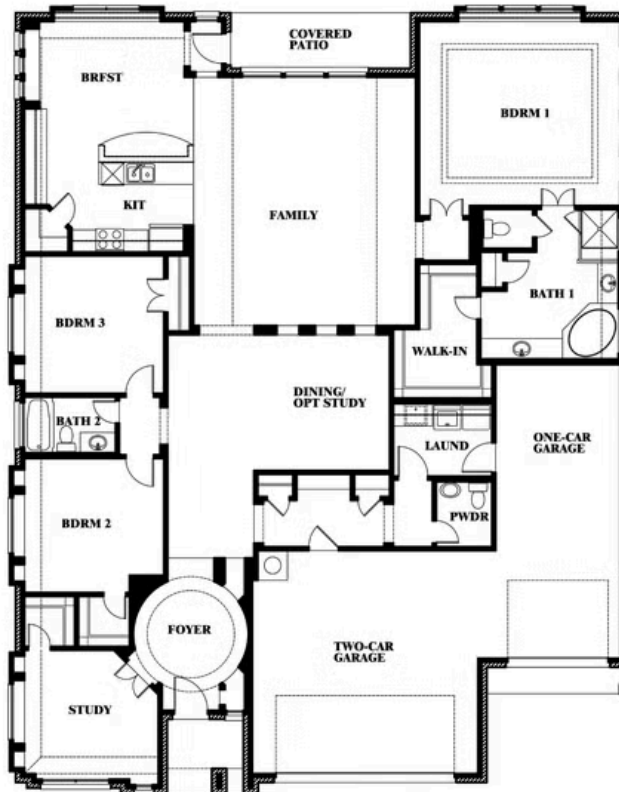

Primrose FE

HOMES FROM
\$449,990

CLASSIC SERIES

GEORGETOWN AT KINGS FORT 60S
4102 BERRY LANE, KAUFMAN, TX 75142

2,775 SQUARE FEET	3 BEDROOMS	2.5 BATHROOMS	3 CAR GARAGE
-----------------------------	----------------------	-------------------------	------------------------

Primrose FE

GEORGETOWN AT KINGS FORT 60S
4102 BERRY LANE, KAUFMAN, TX 75142

Primrose FE

This brochure is for general informational purposes and is to be used as a guide only. Changes may be made during the development process and floorplans, dimensions, fixtures, fittings, finishes and specifications are subject to change without notice. Window placement, balcony configuration, wardrobe sizes and living areas may vary slightly within each plan type. EQUAL HOUSING OPPORTUNITY