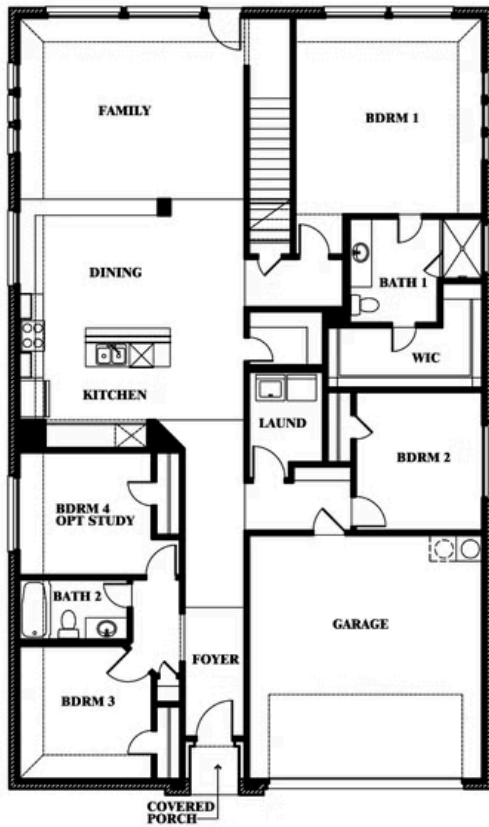

Redbud II

GEORGETOWN AT KINGS FORT 60S
4102 BERRY LANE, KAUFMAN, TX 75142

Redbud II

This brochure is for general informational purposes and is to be used as a guide only. Changes may be made during the development process and floorplans, dimensions, fixtures, fittings, finishes and specifications are subject to change without notice. Window placement, balcony configuration, wardrobe sizes and living areas may vary slightly within each plan type. EQUAL HOUSING OPPORTUNITY