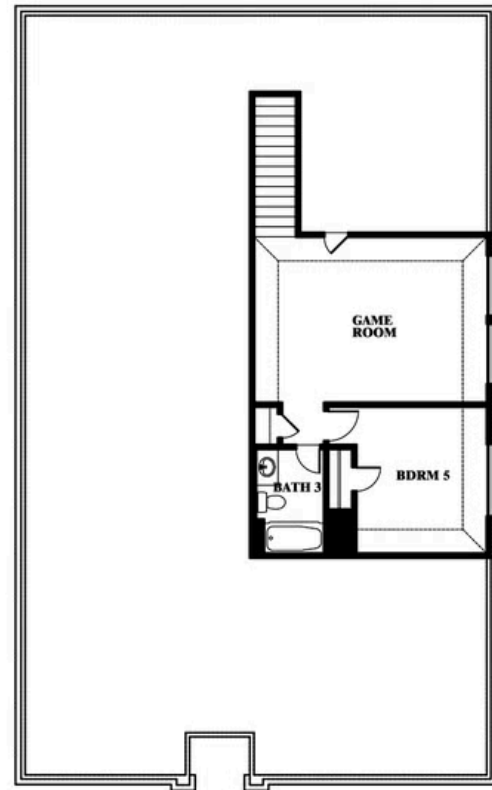

Redbud II

GEORGETOWN AT KINGS FORT 60S
4102 BERRY LANE, KAUFMAN, TX 75142

Redbud II

This brochure is for general informational purposes and is to be used as a guide only. Changes may be made during the development process and floorplans, dimensions, fixtures, fittings, finishes and specifications are subject to change without notice. Window placement, balcony configuration, wardrobe sizes and living areas may vary slightly within each plan type. EQUAL HOUSING OPPORTUNITY