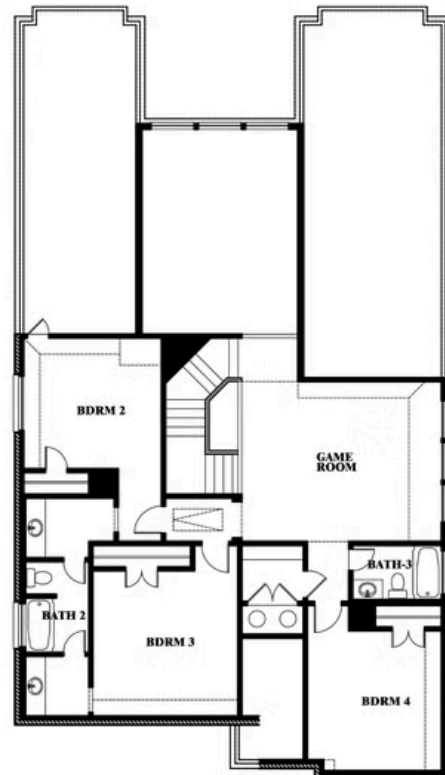

Rose

ROSE FLOOR PLAN

GEORGETOWN AT KINGS FORT 60S

4102 BERRY LANE, KAUFMAN, TX 75142

Rose

This brochure is for general informational purposes and is to be used as a guide only. Changes may be made during the development process and floorplans, dimensions, fixtures, fittings, finishes and specifications are subject to change without notice. Window placement, balcony configuration, wardrobe sizes and living areas may vary slightly within each plan type. EQUAL HOUSING OPPORTUNITY

Rose

GEORGETOWN AT KINGS FORT 60S
4102 BERRY LANE, KAUFMAN, TX 75142

ROSE FLOOR PLAN WITH OPTIONAL BED & BATH AT STUDY

Rose
Opt. Bed & Bath at Study

This brochure is for general informational purposes and is to be used as a guide only. Changes may be made during the development process and floorplans, dimensions, fixtures, fittings, finishes and specifications are subject to change without notice. Window placement, balcony configuration, wardrobe sizes and living areas may vary slightly within each plan type. EQUAL HOUSING OPPORTUNITY