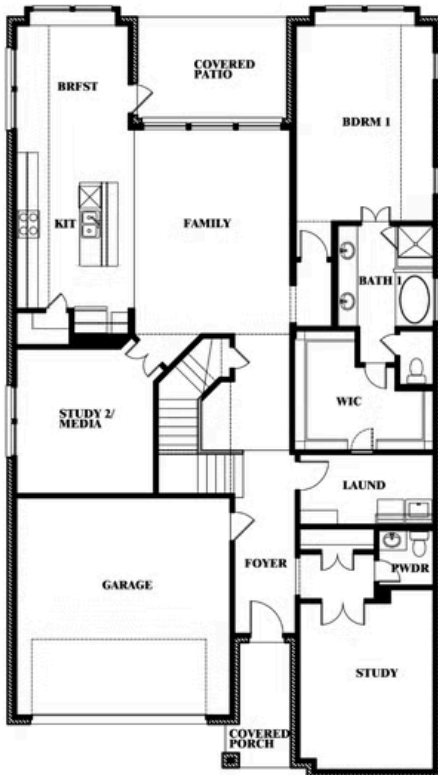

Rose

CLASSIC SERIES

HOMES FROM
\$451,990

GEORGETOWN AT KINGS FORT 60S
4102 BERRY LANE, KAUFMAN, TX 75142

3,359
SQUARE FEET

4
BEDROOMS

3.5
BATHROOMS

2
CAR GARAGE

Rose

ROSE FLOOR PLAN

GEORGETOWN AT KINGS FORT 60S

4102 BERRY LANE, KAUFMAN, TX 75142

Rose

This brochure is for general informational purposes and is to be used as a guide only. Changes may be made during the development process and floorplans, dimensions, fixtures, fittings, finishes and specifications are subject to change without notice. Window placement, balcony configuration, wardrobe sizes and living areas may vary slightly within each plan type. EQUAL HOUSING OPPORTUNITY

Rose

GEORGETOWN AT KINGS FORT 60S
4102 BERRY LANE, KAUFMAN, TX 75142

ROSE FLOOR PLAN WITH OPTIONAL BED & BATH AT STUDY

Rose
Opt. Bed & Bath at Study

This brochure is for general informational purposes and is to be used as a guide only. Changes may be made during the development process and floorplans, dimensions, fixtures, fittings, finishes and specifications are subject to change without notice. Window placement, balcony configuration, wardrobe sizes and living areas may vary slightly within each plan type. EQUAL HOUSING OPPORTUNITY