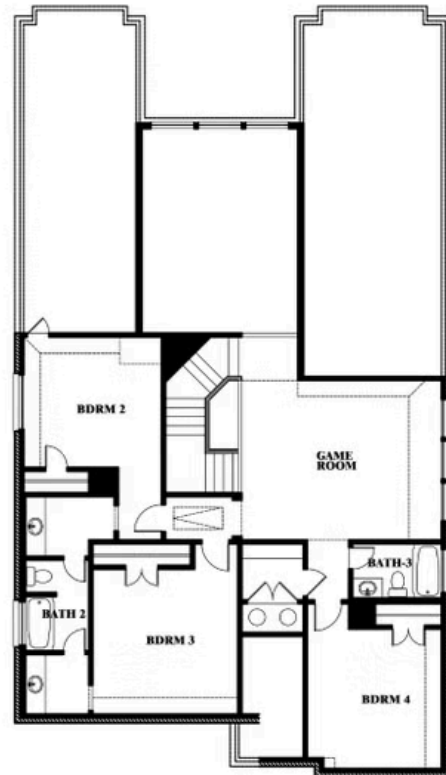

Rose

ROSE FLOOR PLAN

GEORGETOWN AT KINGS FORT 60S

4102 BERRY LANE, KAUFMAN, TX 75142

Rose

This brochure is for general informational purposes and is to be used as a guide only. Changes may be made during the development process and floorplans, dimensions, fixtures, fittings, finishes and specifications are subject to change without notice. Window placement, balcony configuration, wardrobe sizes and living areas may vary slightly within each plan type. EQUAL HOUSING OPPORTUNITY

Rose

GEORGETOWN AT KINGS FORT 60S
4102 BERRY LANE, KAUFMAN, TX 75142

ROSE FLOOR PLAN WITH OPTIONAL BED & BATH AT STUDY

Rose
Opt. Bed & Bath at Study

This brochure is for general informational purposes and is to be used as a guide only. Changes may be made during the development process and floorplans, dimensions, fixtures, fittings, finishes and specifications are subject to change without notice. Window placement, balcony configuration, wardrobe sizes and living areas may vary slightly within each plan type. EQUAL HOUSING OPPORTUNITY