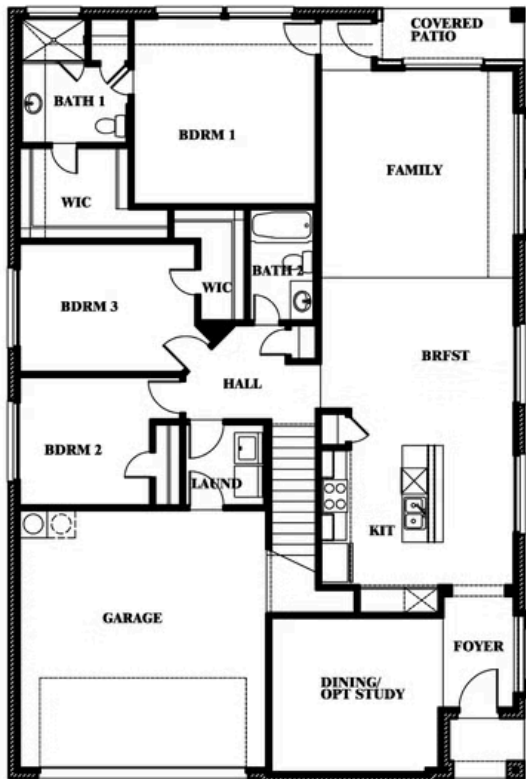

Willow II

ELEMENTS SERIES

HOMES FROM
\$366,990

GEORGETOWN AT KINGS FORT 60S
4102 BERRY LANE, KAUFMAN, TX 75142

2,483 SQUARE FEET	4 BEDROOMS	3.0 BATHROOMS	2 CAR GARAGE
-----------------------------	----------------------	-------------------------	------------------------

Willow II

GEORGETOWN AT KINGS FORT 60S
4102 BERRY LANE, KAUFMAN, TX 75142

Willow II

SECOND FLOOR PLAN

This brochure is for general informational purposes and is to be used as a guide only. Changes may be made during the development process and floorplans, dimensions, fixtures, fittings, finishes and specifications are subject to change without notice. Window placement, balcony configuration, wardrobe sizes and living areas may vary slightly within each plan type. EQUAL HOUSING OPPORTUNITY