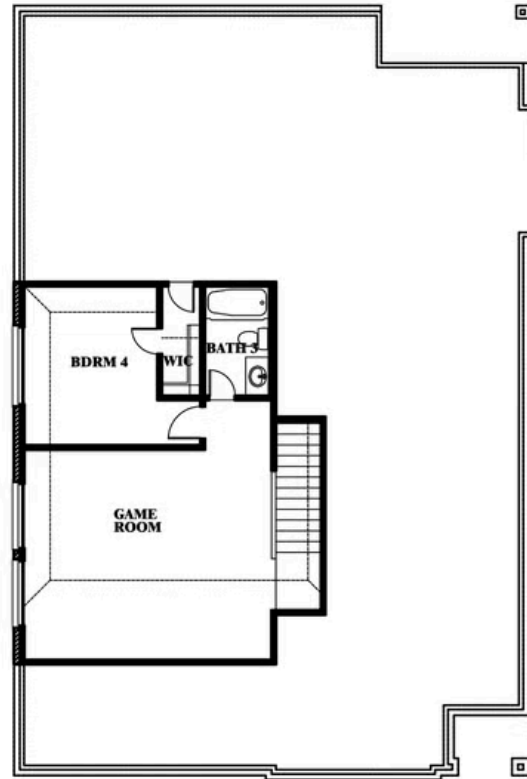

Willow II

ELEMENTS SERIES

HOMES FROM
\$366,990

GEORGETOWN AT KINGS FORT 60S
4102 BERRY LANE, KAUFMAN, TX 75142

2,483 SQUARE FEET	4 BEDROOMS	3.0 BATHROOMS	2 CAR GARAGE
-----------------------------	----------------------	-------------------------	------------------------

Willow II

GEORGETOWN AT KINGS FORT 60S
4102 BERRY LANE, KAUFMAN, TX 75142

Willow II

SECOND FLOOR PLAN

This brochure is for general informational purposes and is to be used as a guide only. Changes may be made during the development process and floorplans, dimensions, fixtures, fittings, finishes and specifications are subject to change without notice. Window placement, balcony configuration, wardrobe sizes and living areas may vary slightly within each plan type. EQUAL HOUSING OPPORTUNITY