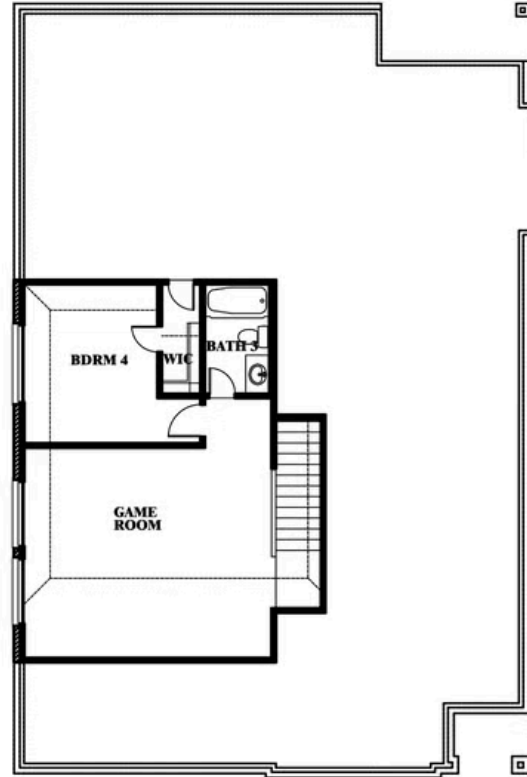

Willow II

GEORGETOWN AT KINGS FORT 60S
4102 BERRY LANE, KAUFMAN, TX 75142

Willow II

SECOND FLOOR PLAN

This brochure is for general informational purposes and is to be used as a guide only. Changes may be made during the development process and floorplans, dimensions, fixtures, fittings, finishes and specifications are subject to change without notice. Window placement, balcony configuration, wardrobe sizes and living areas may vary slightly within each plan type. EQUAL HOUSING OPPORTUNITY

EQUAL HOUSING OPPORTUNITY