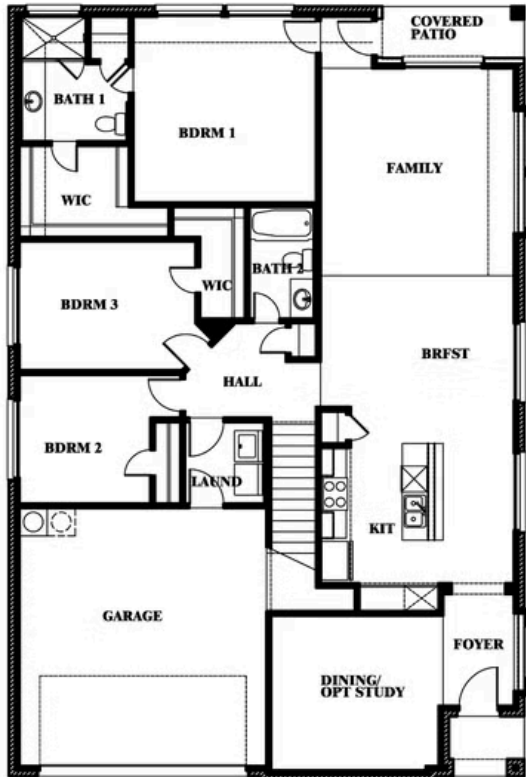

Willow II

GEORGETOWN AT KINGS FORT 60S
4102 BERRY LANE, KAUFMAN, TX 75142

Willow II

SECOND FLOOR PLAN

This brochure is for general informational purposes and is to be used as a guide only. Changes may be made during the development process and floorplans, dimensions, fixtures, fittings, finishes and specifications are subject to change without notice. Window placement, balcony configuration, wardrobe sizes and living areas may vary slightly within each plan type. EQUAL HOUSING OPPORTUNITY

EQUAL HOUSING OPPORTUNITY