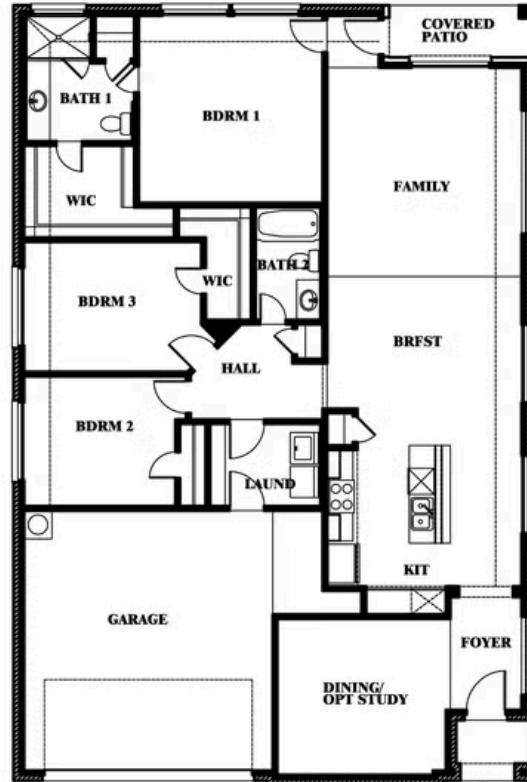

Willow

ELEMENTS SERIES

HOMES FROM
\$331,990

GEORGETOWN AT KINGS FORT 60S
4102 BERRY LANE, KAUFMAN, TX 75142

1,845 SQUARE FEET	3 BEDROOMS	2.0 BATHROOMS	2 CAR GARAGE
-----------------------------	----------------------	-------------------------	------------------------

Willow

GEORGETOWN AT KINGS FORT 60S
4102 BERRY LANE, KAUFMAN, TX 75142

Willow

This brochure is for general informational purposes and is to be used as a guide only. Changes may be made during the development process and floorplans, dimensions, fixtures, fittings, finishes and specifications are subject to change without notice. Window placement, balcony configuration, wardrobe sizes and living areas may vary slightly within each plan type. EQUAL HOUSING OPPORTUNITY