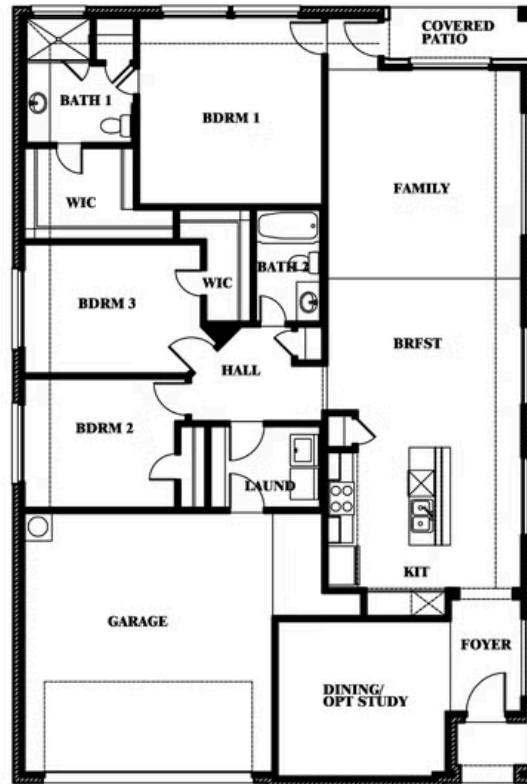

Willow

GEORGETOWN AT KINGS FORT 60S
4102 BERRY LANE, KAUFMAN, TX 75142

Willow

This brochure is for general informational purposes and is to be used as a guide only. Changes may be made during the development process and floorplans, dimensions, fixtures, fittings, finishes and specifications are subject to change without notice. Window placement, balcony configuration, wardrobe sizes and living areas may vary slightly within each plan type. EQUAL HOUSING OPPORTUNITY

Document generated Jun 18, 2026. Prices, plans, square footage, features, amenities and materials are subject to change at any time without notice and vary among communities. Listed prices are for informational purposes only, are not binding, and do not create any contractual obligation(s). The price of any home is dependent on numerous factors, all of which are unique to a specific home, and is not guaranteed until specified in a binding contract. Pricing of elevations and additional optional beds/baths varies per plan. Some plans require a premium homesite. Renderings of homes are artist concepts and may not reflect exact colors and materials. Verify current tax rates & jurisdictions with the appropriate taxing authority.