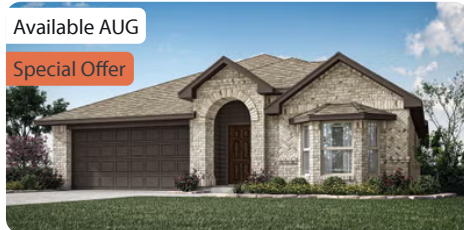

Bear Creek Classic 50

MODEL HOME: 144 BURNETT DRIVE · LAVON, TX 75166

AVAILABLE HOMES

814 Alder Drive

LAVON, TX 75166

CYPRESS FLOOR PLAN

2,038	3	2	2	1
SQUARE FEET	BEDS	BATHS	GARAGE	STORY

WAS ~~\$404,291~~ NOW **\$386,711**

Grand Heritage Amenities

- Fitness Gym
- Clubhouse with 3 Event Rooms
- Playground
- Park
- 2 Community Pools
- 3 Fishing Ponds
- Trails

Other Available Homes in Grand Heritage

MODELS: 144 BURNETT DRIVE, LAVON, TX 75166 | **CYPRESS II**

156 BURNETT DRIVE, LAVON, TX 75166 | **WILLOW II**

AVAILABLE HOMES

Available AUG

Special Offer

121 Winterwood Drive

LAVON, TX 75166
BEAR CREEK ELEMENTS
CAMELLIA FLOOR PLAN

1,672	3	2	2	1
SQUARE FEET	BEDS	BATHS	GARAGE	STORY

WAS ~~\$364,183~~ NOW **\$359,421**

Available AUG

Special Offer

115 Winterwood Drive

LAVON, TX 75166
BEAR CREEK ELEMENTS
REDBUD II FLOOR PLAN

2,681	4	3	2	2
SQUARE FEET	BEDS	BATHS	GARAGE	STORIES

WAS ~~\$434,737~~ NOW **\$421,117**