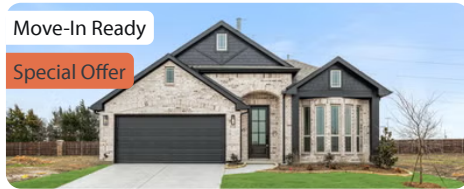

Bear Creek Classic 50

MODEL HOME: 144 BURNETT DRIVE · LAVON, TX 75166

AVAILABLE HOMES

814 Alder Drive

LAVON, TX 75166

CYPRESS FLOOR PLAN

2,038	3	2	2	1
SQUARE FEET	BEDS	BATHS	GARAGE	STORY

WAS ~~\$404,291~~ NOW **\$386,711**

Grand Heritage Amenities

- Fitness Gym
- Clubhouse with 3 Event Rooms
- Playground
- Park
- 2 Community Pools
- 3 Fishing Ponds
- Trails

Other Available Homes in Grand Heritage

MODELS: 144 BURNETT DRIVE, LAVON, TX 75166 | **CYPRESS II**