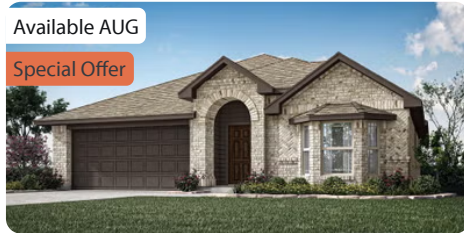

Bear Creek Classic 50

MODEL HOME: 144 BURNETT DRIVE · LAVON, TX 75166

AVAILABLE HOMES

814 Alder Drive

LAVON, TX 75166

CYPRESS FLOOR PLAN

2,038	3	2	2	1
SQUARE FEET	BEDS	BATHS	GARAGE	STORY

WAS ~~\$404,291~~ NOW **\$386,711**

Grand Heritage Amenities

- Fitness Gym
- Clubhouse with 3 Event Rooms
- Playground
- Park
- 2 Community Pools
- 3 Fishing Ponds
- Trails

Other Available Homes in Grand Heritage

MODELS: 144 BURNETT DRIVE, LAVON, TX 75166 | **CYPRESS II**

156 BURNETT DRIVE, LAVON, TX 75166 | **WILLOW II**

AVAILABLE HOMES

Available AUG

Special Offer

121 Winterwood Drive

LAVON, TX 75166
BEAR CREEK ELEMENTS
CAMELLIA FLOOR PLAN

1,672	3	2	2	1
SQUARE FEET	BEDS	BATHS	GARAGE	STORY

WAS ~~\$364,183~~ NOW **\$359,421**

Available AUG

Special Offer

115 Winterwood Drive

LAVON, TX 75166
BEAR CREEK ELEMENTS
REDBUD II FLOOR PLAN

2,681	4	3	2	2
SQUARE FEET	BEDS	BATHS	GARAGE	STORIES

WAS ~~\$434,737~~ NOW **\$421,117**