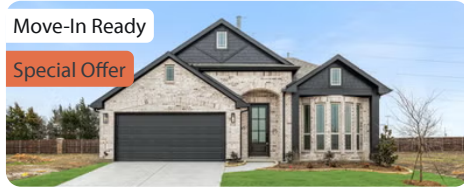

Bear Creek Classic 50

MODEL HOME: 144 BURNETT DRIVE · LAVON, TX 75166

AVAILABLE HOMES

814 Alder Drive

LAVON, TX 75166

CYPRESS FLOOR PLAN

2,038	3	2	2	1
SQUARE FEET	BEDS	BATHS	GARAGE	STORY

WAS ~~\$404,291~~ NOW **\$386,711**

Grand Heritage Amenities

- Fitness Gym
- Clubhouse with 3 Event Rooms
- Playground
- Park
- 2 Community Pools
- 3 Fishing Ponds
- Trails

Other Available Homes in Grand Heritage

MODELS: 144 BURNETT DRIVE, LAVON, TX 75166 | **CYPRESS II**

156 BURNETT DRIVE, LAVON, TX 75166 | **WILLOW II**

AVAILABLE HOMES

Available AUG

Special Offer

121 Winterwood Drive

LAVON, TX 75166
BEAR CREEK ELEMENTS
CAMELLIA FLOOR PLAN

1,672	3	2	2	1
SQUARE FEET	BEDS	BATHS	GARAGE	STORY