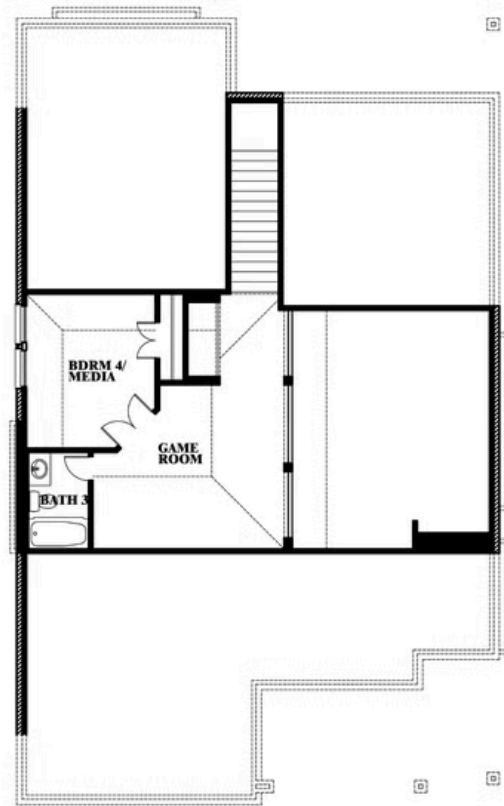

Dogwood III

CLASSIC SERIES

BEAR CREEK CLASSIC 50

144 BURNETT DRIVE, LAVON, TX 75166

HOMES FROM
\$404,990

2,333
SQUARE FEET

4
BEDROOMS

3.0
BATHROOMS

2
CAR GARAGE

Dogwood III

BEAR CREEK CLASSIC 50
144 BURNETT DRIVE, LAVON, TX 75166

Dogwood III

This brochure is for general informational purposes and is to be used as a guide only. Changes may be made during the development process and floorplans, dimensions, fixtures, fittings, finishes and specifications are subject to change without notice. Window placement, balcony configuration, wardrobe sizes and living areas may vary slightly within each plan type. EQUAL HOUSING OPPORTUNITY