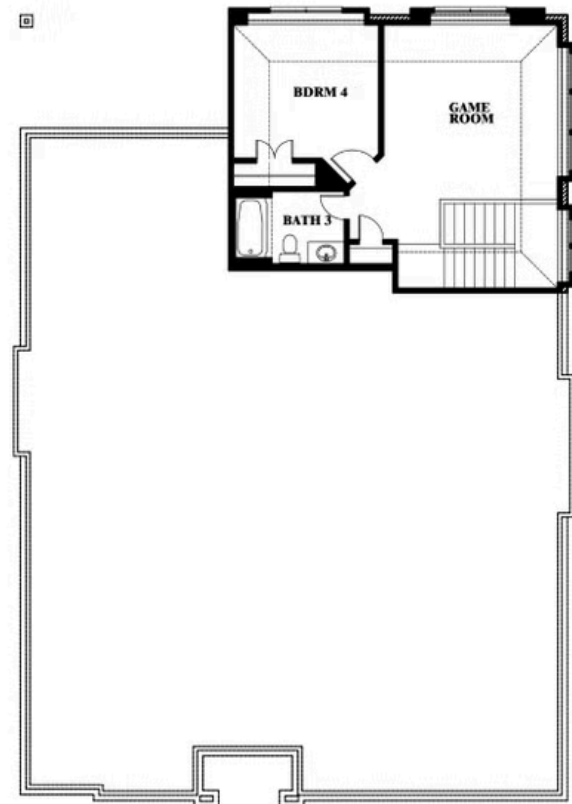

Hawthorne II

HOMES FROM
\$435,990

CLASSIC SERIES

BEAR CREEK CLASSIC 50

144 BURNETT DRIVE, LAVON, TX 75166

2,752
SQUARE FEET

4
BEDROOMS

3.0
BATHROOMS

2
CAR GARAGE

ELEVATION A

ELEVATION B

ELEVATION B

ELEVATION C

ELEVATION C

Hawthorne II

BEAR CREEK CLASSIC 50

144 BURNETT DRIVE, LAVON, TX 75166

Hawthorne II

This brochure is for general informational purposes and is to be used as a guide only. Changes may be made during the development process and floorplans, dimensions, fixtures, fittings, finishes and specifications are subject to change without notice. Window placement, balcony configuration, wardrobe sizes and living areas may vary slightly within each plan type. EQUAL HOUSING OPPORTUNITY

Hawthorne II

BEAR CREEK CLASSIC 50

144 BURNETT DRIVE, LAVON, TX 75166

Hawthorne II Opt. Deluxe Kitchen

This brochure is for general informational purposes and is to be used as a guide only. Changes may be made during the development process and floorplans, dimensions, fixtures, fittings, finishes and specifications are subject to change without notice. Window placement, balcony configuration, wardrobe sizes and living areas may vary slightly within each plan type. EQUAL HOUSING OPPORTUNITY