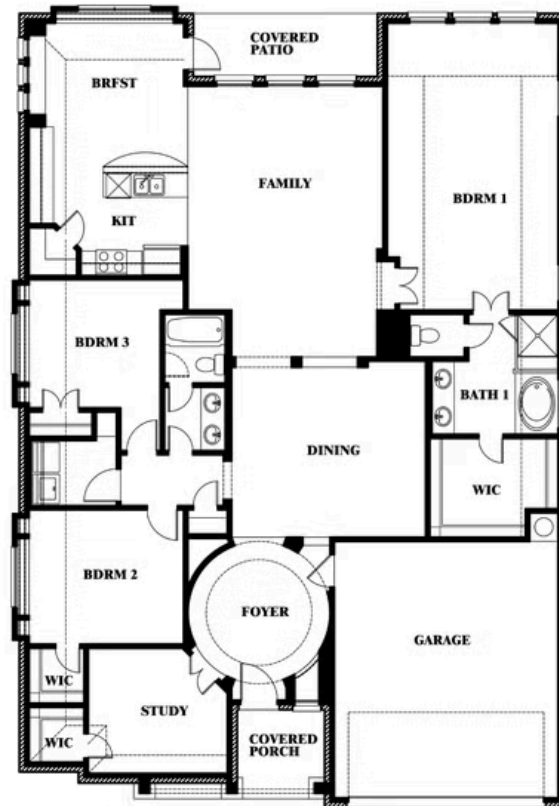

Carolina

HOMES FROM
\$406,990

CLASSIC SERIES

BEAR CREEK CLASSIC 60

144 BURNETT DRIVE, LAVON, TX 75166

2,313
SQUARE FEET

3
BEDROOMS

2.0
BATHROOMS

2
CAR GARAGE

ELEVATION C

ELEVATION A

ELEVATION AS

ELEVATION D

ELEVATION E

ELEVATION F

Document generated Apr 21, 2026. Prices, plans, square footage, features, amenities and materials are subject to change at any time without notice and vary among communities. Listed prices are for informational purposes only, are not binding, and do not create any contractual obligation(s). The price of any home is dependent on numerous factors, all of which are unique to a specific home, and is not guaranteed until specified in a binding contract. Pricing of elevations and additional optional beds/baths varies per plan. Some plans require a premium homesite. Renderings of homes are artist concepts and may not reflect exact colors and materials. Verify current tax rates & jurisdictions with the appropriate taxing authority.

Carolina

BEAR CREEK CLASSIC 60

144 BURNETT DRIVE, LAVON, TX 75166

Carolina

This brochure is for general informational purposes and is to be used as a guide only. Changes may be made during the development process and floorplans, dimensions, fixtures, fittings, finishes and specifications are subject to change without notice. Window placement, balcony configuration, wardrobe sizes and living areas may vary slightly within each plan type. EQUAL HOUSING OPPORTUNITY