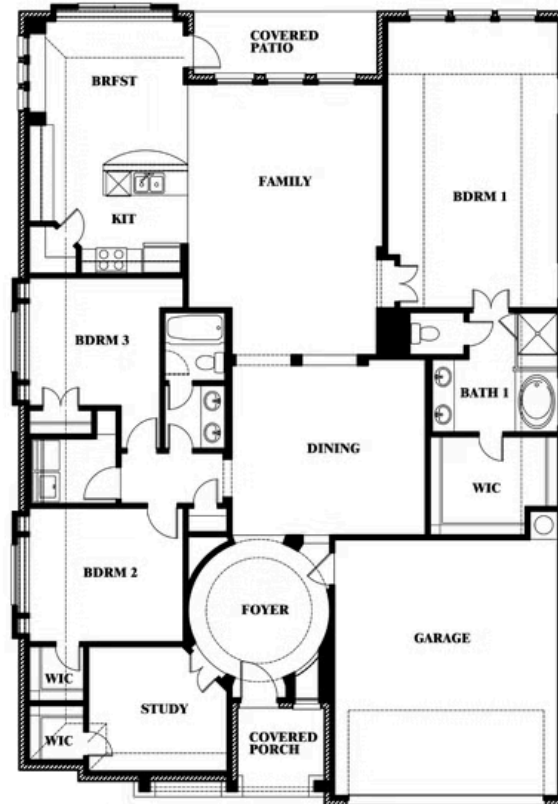

Carolina

HOMES FROM
\$406,990

CLASSIC SERIES

BEAR CREEK CLASSIC 60

144 BURNETT DRIVE, LAVON, TX 75166

2,313
SQUARE FEET

3
BEDROOMS

2.0
BATHROOMS

2
CAR GARAGE

ELEVATION C

ELEVATION A

ELEVATION AS

ELEVATION D

ELEVATION E

ELEVATION F

Document generated Jun 23, 2026. Prices, plans, square footage, features, amenities and materials are subject to change at any time without notice and vary among communities. Listed prices are for informational purposes only, are not binding, and do not create any contractual obligation(s). The price of any home is dependent on numerous factors, all of which are unique to a specific home, and is not guaranteed until specified in a binding contract. Pricing of elevations and additional optional beds/baths varies per plan. Some plans require a premium homesite. Renderings of homes are artist concepts and may not reflect exact colors and materials. Verify current tax rates & jurisdictions with the appropriate taxing authority.

Carolina

BEAR CREEK CLASSIC 60

144 BURNETT DRIVE, LAVON, TX 75166

Carolina

This brochure is for general informational purposes and is to be used as a guide only. Changes may be made during the development process and floorplans, dimensions, fixtures, fittings, finishes and specifications are subject to change without notice. Window placement, balcony configuration, wardrobe sizes and living areas may vary slightly within each plan type. EQUAL HOUSING OPPORTUNITY