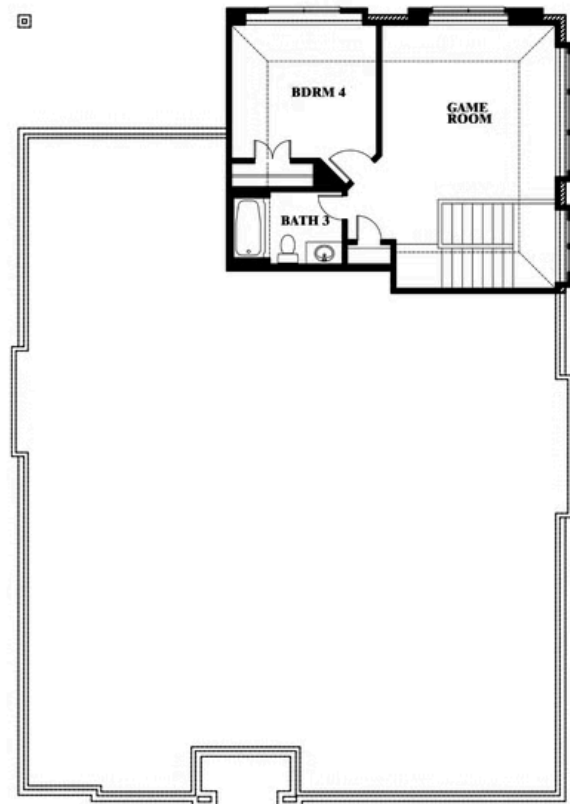

Hawthorne II

HOMES FROM
\$444,990

CLASSIC SERIES

BEAR CREEK CLASSIC 60

144 BURNETT DRIVE, LAVON, TX 75166

2,752
SQUARE FEET

4
BEDROOMS

3.0
BATHROOMS

2
CAR GARAGE

ELEVATION A

ELEVATION B

ELEVATION B

ELEVATION C

ELEVATION C

Hawthorne II

BEAR CREEK CLASSIC 60

144 BURNETT DRIVE, LAVON, TX 75166

Hawthorne II

This brochure is for general informational purposes and is to be used as a guide only. Changes may be made during the development process and floorplans, dimensions, fixtures, fittings, finishes and specifications are subject to change without notice. Window placement, balcony configuration, wardrobe sizes and living areas may vary slightly within each plan type. EQUAL HOUSING OPPORTUNITY