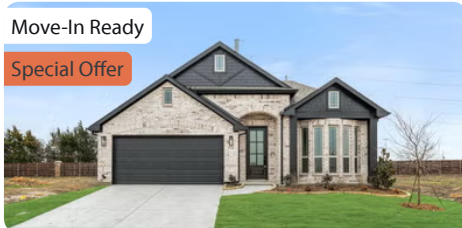

Other Available Homes in Grand Heritage

MODELS: 144 BURNETT DRIVE, LAVON, TX 75166 | **CYPRESS II**

156 BURNETT DRIVE, LAVON, TX 75166 | **WILLOW II**

AVAILABLE HOMES

Move-In Ready

Special Offer

814 Alder Drive

LAVON, TX 75166
BEAR CREEK CLASSIC 50
CYPRESS FLOOR PLAN

2,038	3	2	2	1
SQUARE FEET	BEDS	BATHS	GARAGE	STORY

WAS ~~$404,291~~ NOW **$386,711**