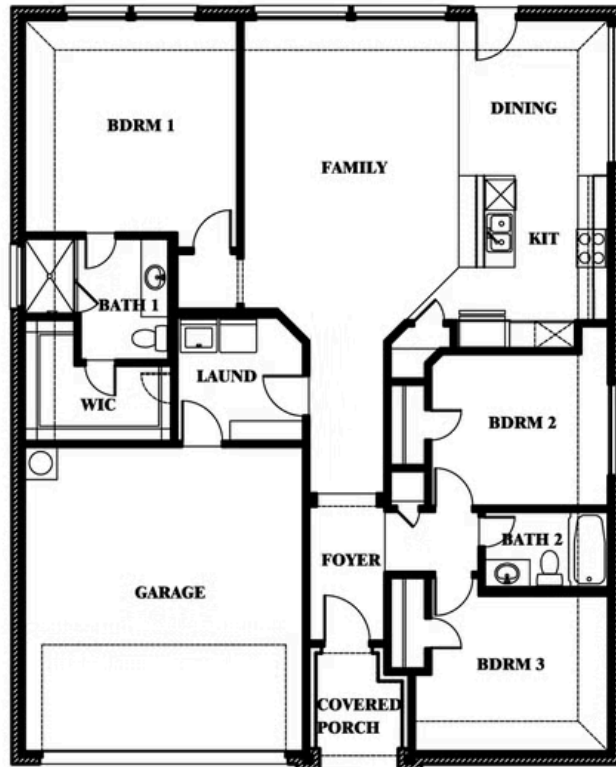

Laurel

ELEMENTS SERIES

HOMES FROM
\$319,990

BEAR CREEK ELEMENTS

144 BURNETT DRIVE, LAVON, TX 75166

1,531
SQUARE FEET

3
BEDROOMS

2.0
BATHROOMS

2
CAR GARAGE

ELEVATION B

ELEVATION A

ELEVATION A

ELEVATION BS

ELEVATION BS

ELEVATION C

ELEVATION C

Laurel

BEAR CREEK ELEMENTS
144 BURNETT DRIVE, LAVON, TX 75166

Laurel

This brochure is for general informational purposes and is to be used as a guide only. Changes may be made during the development process and floorplans, dimensions, fixtures, fittings, finishes and specifications are subject to change without notice. Window placement, balcony configuration, wardrobe sizes and living areas may vary slightly within each plan type. EQUAL HOUSING OPPORTUNITY