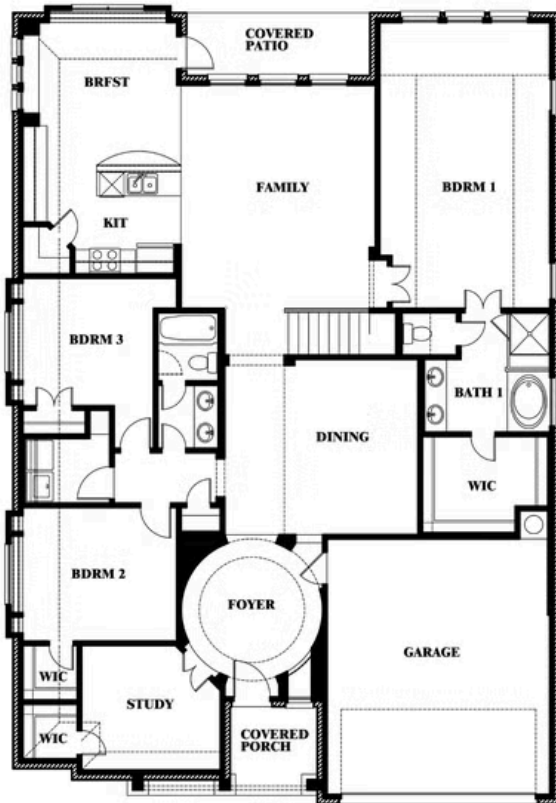

Carolina III

HOMES FROM
\$554,990

CLASSIC SERIES

UNION PARK CLASSIC 55

1817 RUNNING CREEK TRAIL, LITTLE ELM, TX 76227

3,067
SQUARE FEET

4
BEDROOMS

3.0
BATHROOMS

2
CAR GARAGE

ELEVATION AS

ELEVATION A

ELEVATION A

ELEVATION C

ELEVATION C

ELEVATION D

ELEVATION D

Carolina III

UNION PARK CLASSIC 55

1817 RUNNING CREEK TRAIL, LITTLE ELM, TX 76227

Carolina III

This brochure is for general informational purposes and is to be used as a guide only. Changes may be made during the development process and floorplans, dimensions, fixtures, fittings, finishes and specifications are subject to change without notice. Window placement, balcony configuration, wardrobe sizes and living areas may vary slightly within each plan type. EQUAL HOUSING OPPORTUNITY