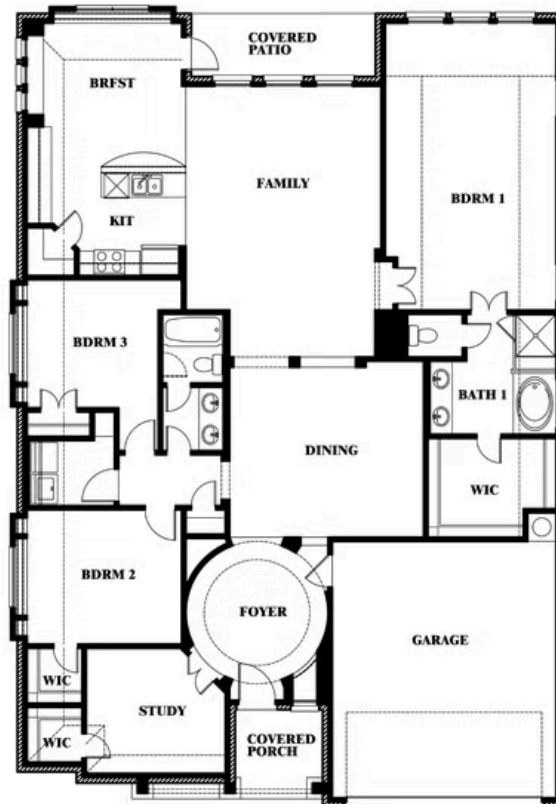

Carolina

HOMES FROM
\$529,990

CLASSIC SERIES

UNION PARK CLASSIC 55

1817 RUNNING CREEK TRAIL, LITTLE ELM, TX 76227

2,313
SQUARE FEET

3
BEDROOMS

2.0
BATHROOMS

2
CAR GARAGE

ELEVATION C

ELEVATION A

ELEVATION_A

ELEVATION AS

ELEVATION_AS

ELEVATION D

ELEVATION_D

Carolina

UNION PARK CLASSIC 55

1817 RUNNING CREEK TRAIL, LITTLE ELM, TX 76227

Carolina

This brochure is for general informational purposes and is to be used as a guide only. Changes may be made during the development process and floorplans, dimensions, fixtures, fittings, finishes and specifications are subject to change without notice. Window placement, balcony configuration, wardrobe sizes and living areas may vary slightly within each plan type. EQUAL HOUSING OPPORTUNITY