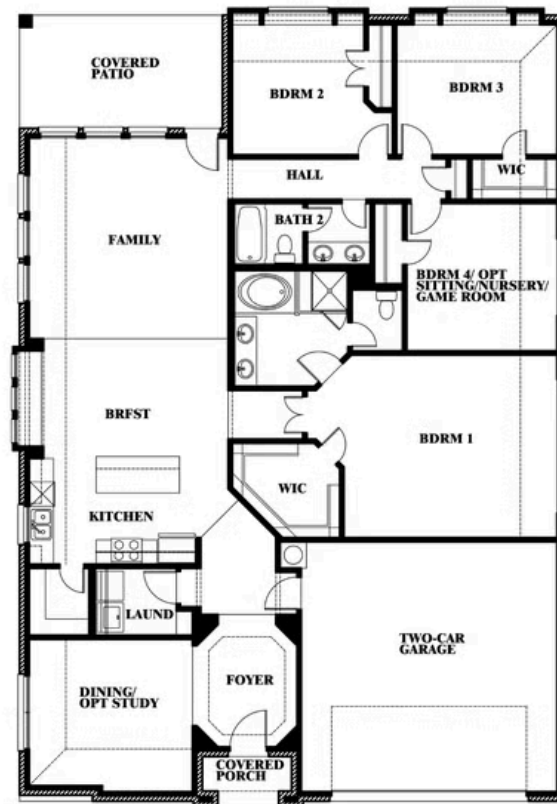

Hawthorne

UNION PARK CLASSIC 55

1817 RUNNING CREEK TRAIL, LITTLE ELM, TX 76227

Hawthorne

This brochure is for general informational purposes and is to be used as a guide only. Changes may be made during the development process and floorplans, dimensions, fixtures, fittings, finishes and specifications are subject to change without notice. Window placement, balcony configuration, wardrobe sizes and living areas may vary slightly within each plan type. EQUAL HOUSING OPPORTUNITY