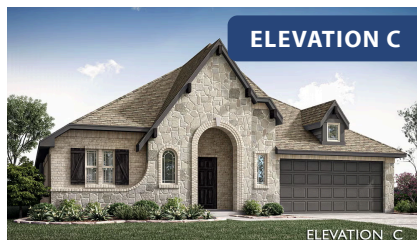

# Hawthorne

HOMES FROM  
**\$529,990**

CLASSIC SERIES

## UNION PARK CLASSIC 55

1817 RUNNING CREEK TRAIL, LITTLE ELM, TX 76227

**2,235**  
SQUARE FEET

**4**  
BEDROOMS

**2.0**  
BATHROOMS

**2**  
CAR GARAGE