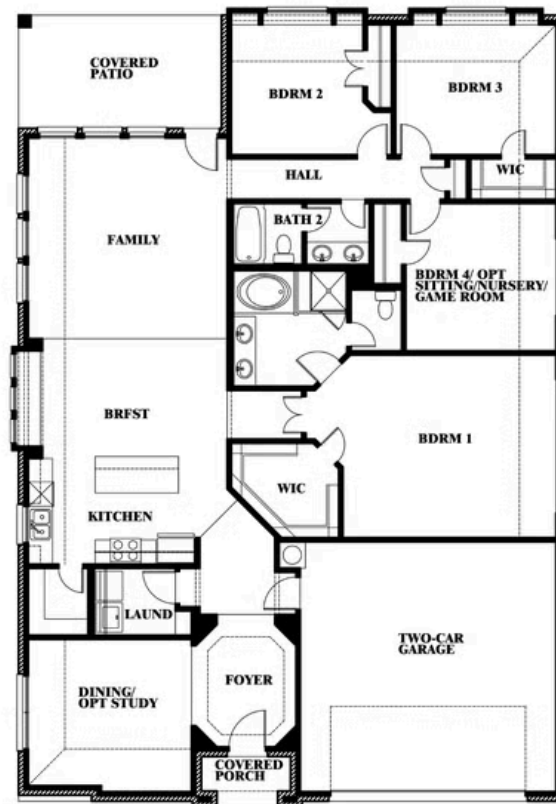

Hawthorne

HOMES FROM
\$529,990

CLASSIC SERIES

UNION PARK CLASSIC 55

1817 RUNNING CREEK TRAIL, LITTLE ELM, TX 76227

2,235
SQUARE FEET

4
BEDROOMS

2.0
BATHROOMS

2
CAR GARAGE

Hawthorne

UNION PARK CLASSIC 55

1817 RUNNING CREEK TRAIL, LITTLE ELM, TX 76227

Hawthorne

This brochure is for general informational purposes and is to be used as a guide only. Changes may be made during the development process and floorplans, dimensions, fixtures, fittings, finishes and specifications are subject to change without notice. Window placement, balcony configuration, wardrobe sizes and living areas may vary slightly within each plan type. EQUAL HOUSING OPPORTUNITY

Hawthorne

UNION PARK CLASSIC 55

1817 RUNNING CREEK TRAIL, LITTLE ELM, TX 76227

Hawthorne Opt. Deluxe Kitchen

This brochure is for general informational purposes and is to be used as a guide only. Changes may be made during the development process and floorplans, dimensions, fixtures, fittings, finishes and specifications are subject to change without notice. Window placement, balcony configuration, wardrobe sizes and living areas may vary slightly within each plan type. EQUAL HOUSING OPPORTUNITY