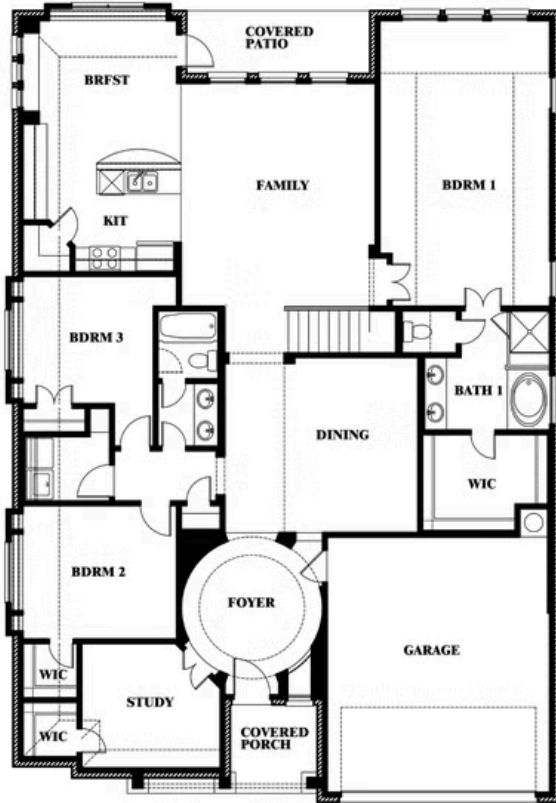

Carolina III

HOMES FROM
\$599,990

CLASSIC SERIES

UNION PARK CLASSIC 60

1817 RUNNING CREEK TRAIL, LITTLE ELM, TX 76227

3,067
SQUARE FEET

4
BEDROOMS

3.0
BATHROOMS

2
CAR GARAGE

ELEVATION AS

ELEVATION A

ELEVATION A

ELEVATION C

ELEVATION C

ELEVATION D

ELEVATION D

Carolina III

UNION PARK CLASSIC 60

1817 RUNNING CREEK TRAIL, LITTLE ELM, TX 76227

Carolina III

This brochure is for general informational purposes and is to be used as a guide only. Changes may be made during the development process and floorplans, dimensions, fixtures, fittings, finishes and specifications are subject to change without notice. Window placement, balcony configuration, wardrobe sizes and living areas may vary slightly within each plan type. EQUAL HOUSING OPPORTUNITY