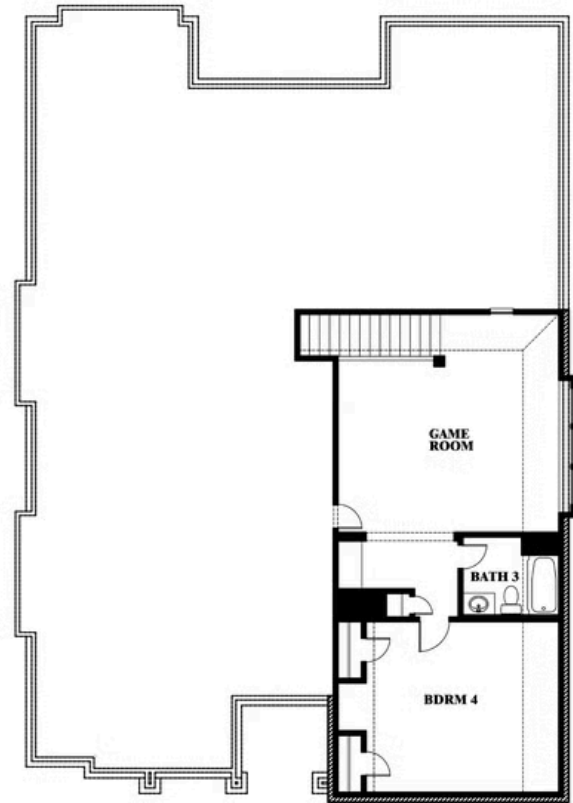

Carolina III

HOMES FROM
\$599,990

CLASSIC SERIES

UNION PARK CLASSIC 60

1817 RUNNING CREEK TRAIL, LITTLE ELM, TX 76227

3,067
SQUARE FEET

4
BEDROOMS

3.0
BATHROOMS

2
CAR GARAGE

ELEVATION AS

ELEVATION A

ELEVATION A

ELEVATION C

ELEVATION C

ELEVATION D

ELEVATION D

Carolina III

UNION PARK CLASSIC 60

1817 RUNNING CREEK TRAIL, LITTLE ELM, TX 76227

Carolina III

This brochure is for general informational purposes and is to be used as a guide only. Changes may be made during the development process and floorplans, dimensions, fixtures, fittings, finishes and specifications are subject to change without notice. Window placement, balcony configuration, wardrobe sizes and living areas may vary slightly within each plan type. EQUAL HOUSING OPPORTUNITY