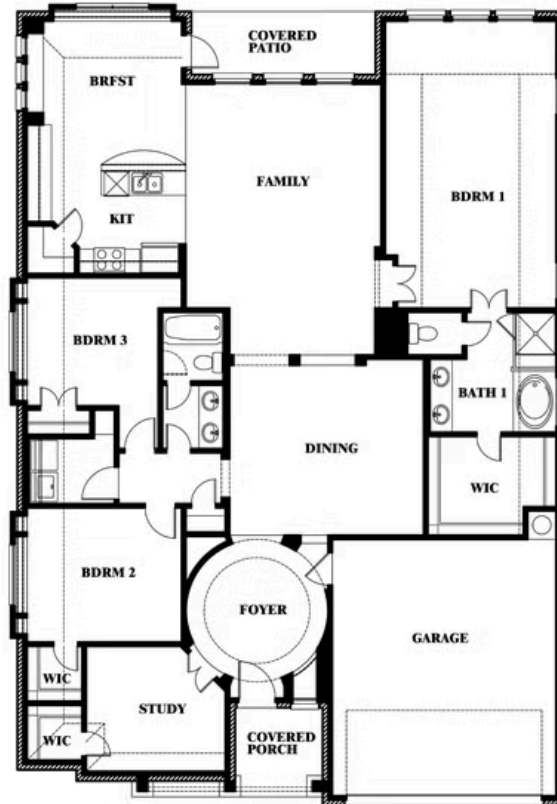

Carolina

HOMES FROM
\$550,990

CLASSIC SERIES

UNION PARK

1817 RUNNING CREEK TRAIL, LITTLE ELM, TX 76227

2,313
SQUARE FEET

3
BEDROOMS

2.0
BATHROOMS

2
CAR GARAGE

ELEVATION C

ELEVATION A

ELEVATION_A

ELEVATION AS

ELEVATION_AS

ELEVATION D

ELEVATION_D

Carolina

UNION PARK

1817 RUNNING CREEK TRAIL, LITTLE ELM, TX 76227

Carolina

This brochure is for general informational purposes and is to be used as a guide only. Changes may be made during the development process and floorplans, dimensions, fixtures, fittings, finishes and specifications are subject to change without notice. Window placement, balcony configuration, wardrobe sizes and living areas may vary slightly within each plan type. EQUAL HOUSING OPPORTUNITY