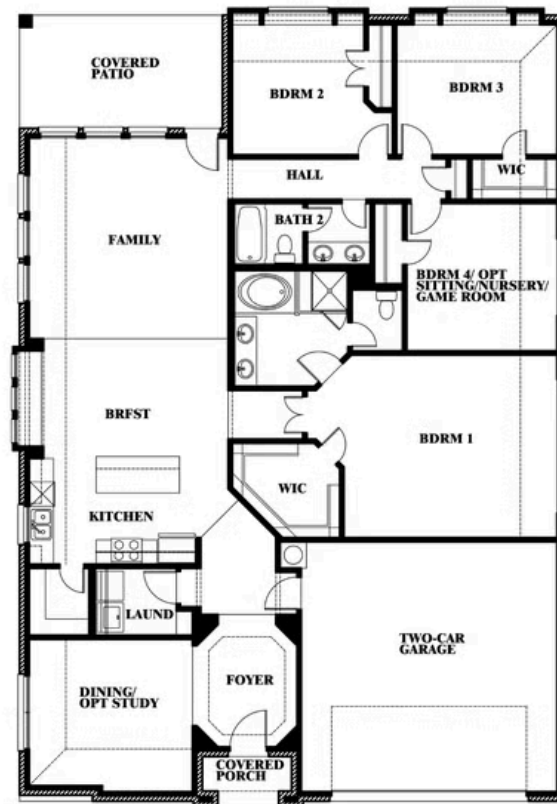

Hawthorne

HOMES FROM
\$547,990

CLASSIC SERIES

UNION PARK

1817 RUNNING CREEK TRAIL, LITTLE ELM, TX 76227

2,235
SQUARE FEET

4
BEDROOMS

2.0
BATHROOMS

2
CAR GARAGE

ELEVATION A

ELEVATION B

ELEVATION B

ELEVATION C

ELEVATION C

Hawthorne

UNION PARK

1817 RUNNING CREEK TRAIL, LITTLE ELM, TX 76227

Hawthorne

This brochure is for general informational purposes and is to be used as a guide only. Changes may be made during the development process and floorplans, dimensions, fixtures, fittings, finishes and specifications are subject to change without notice. Window placement, balcony configuration, wardrobe sizes and living areas may vary slightly within each plan type. EQUAL HOUSING OPPORTUNITY

Hawthorne

UNION PARK

1817 RUNNING CREEK TRAIL, LITTLE ELM, TX 76227

Hawthorne Opt. Deluxe Kitchen

This brochure is for general informational purposes and is to be used as a guide only. Changes may be made during the development process and floorplans, dimensions, fixtures, fittings, finishes and specifications are subject to change without notice. Window placement, balcony configuration, wardrobe sizes and living areas may vary slightly within each plan type. EQUAL HOUSING OPPORTUNITY