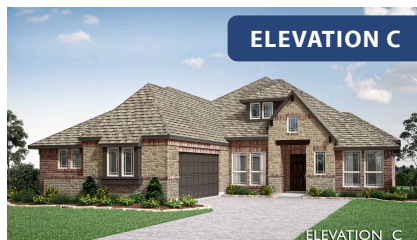

# Rockcress

HOMES FROM  
**\$564,990**

CLASSIC SERIES

## UNION PARK

1817 RUNNING CREEK TRAIL, LITTLE ELM, TX 76227

**2,250**  
SQUARE FEET

**3**  
BEDROOMS

**2.5**  
BATHROOMS

**2**  
CAR GARAGE