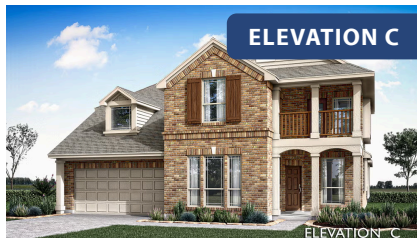

# Magnolia

HOMES FROM  
**\$574,990**

CLASSIC SERIES

## ROCKWOOD 65

2407 ROYAL DOVE LANE, MANSFIELD, TX 76063

**3,187**  
SQUARE FEET

**4**  
BEDROOMS

**2.5**  
BATHROOMS

**2**  
CAR GARAGE

ELEVATION D

ELEVATION C