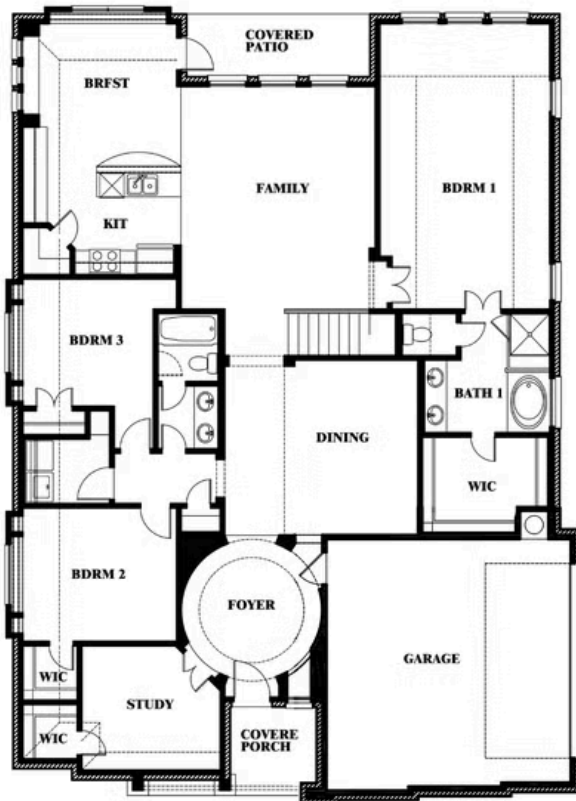

Carolina II Side Entry

HOMES FROM
\$626,990

CLASSIC SERIES

ROCKWOOD 90

2407 ROYAL DOVE LANE, MANSFIELD, TX 76063

2,777
SQUARE FEET

3
BEDROOMS

3.0
BATHROOMS

2
CAR GARAGE

ELEVATION R

ELEVATION S

ELEVATION S

ELEVATION T

ELEVATION T

Carolina II Side Entry

ROCKWOOD 90

2407 ROYAL DOVE LANE, MANSFIELD, TX 76063

Carolina II Side Entry

This brochure is for general informational purposes and is to be used as a guide only. Changes may be made during the development process and floorplans, dimensions, fixtures, fittings, finishes and specifications are subject to change without notice. Window placement, balcony configuration, wardrobe sizes and living areas may vary slightly within each plan type. EQUAL HOUSING OPPORTUNITY