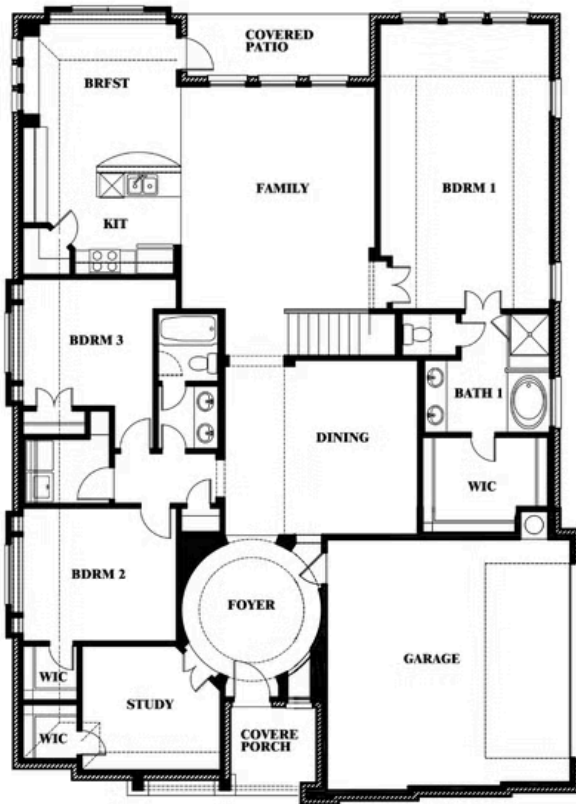

# Carolina II Side Entry

HOMES FROM  
**\$626,990**

CLASSIC SERIES

**ROCKWOOD 90**

2407 ROYAL DOVE LANE, MANSFIELD, TX 76063

**2,777**  
SQUARE FEET

**3**  
BEDROOMS

**3.0**  
BATHROOMS

**2**  
CAR GARAGE

**ELEVATION R**

**ELEVATION S**

ELEVATION S

**ELEVATION T**

ELEVATION T

# Carolina II Side Entry