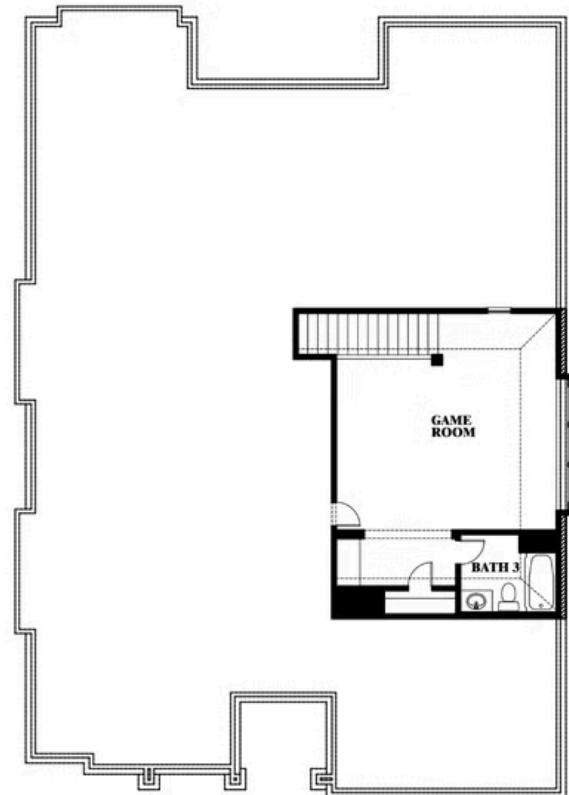

Carolina II Side Entry

HOMES FROM
\$626,990

CLASSIC SERIES

ROCKWOOD 90

2407 ROYAL DOVE LANE, MANSFIELD, TX 76063

2,777
SQUARE FEET

3
BEDROOMS

3.0
BATHROOMS

2
CAR GARAGE

ELEVATION R

ELEVATION S

ELEVATION S

ELEVATION T

ELEVATION T

Carolina II Side Entry

ROCKWOOD 90

2407 ROYAL DOVE LANE, MANSFIELD, TX 76063

Carolina II Side Entry

This brochure is for general informational purposes and is to be used as a guide only. Changes may be made during the development process and floorplans, dimensions, fixtures, fittings, finishes and specifications are subject to change without notice. Window placement, balcony configuration, wardrobe sizes and living areas may vary slightly within each plan type. EQUAL HOUSING OPPORTUNITY