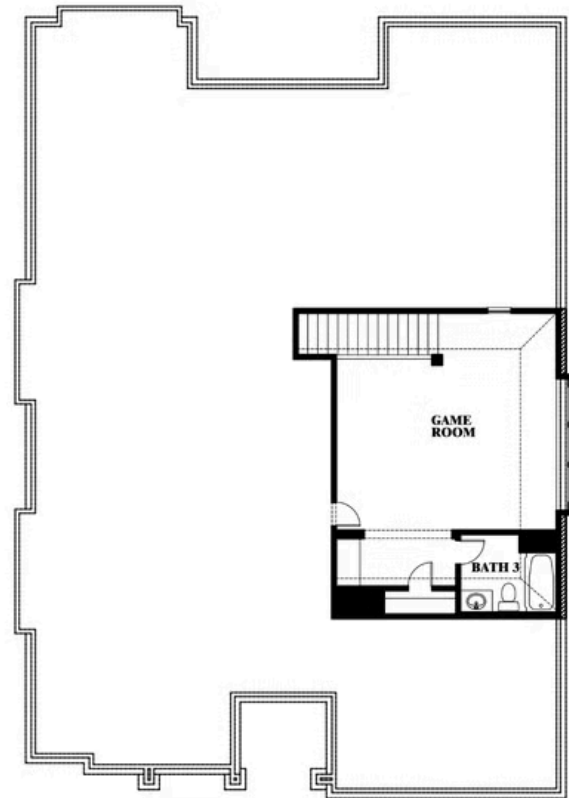

# Carolina II Side Entry

HOMES FROM  
**\$626,990**

CLASSIC SERIES

**ROCKWOOD 90**

2407 ROYAL DOVE LANE, MANSFIELD, TX 76063

**2,777**  
SQUARE FEET

**3**  
BEDROOMS

**3.0**  
BATHROOMS

**2**  
CAR GARAGE

**ELEVATION R**

**ELEVATION S**

ELEVATION S

**ELEVATION T**

ELEVATION T

# Carolina II Side Entry