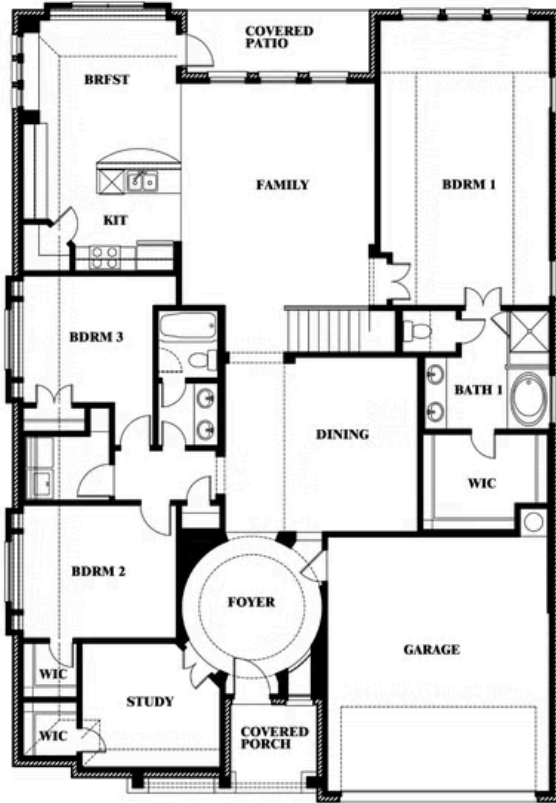

Carolina II

HOMES FROM
\$616,990

CLASSIC SERIES

ROCKWOOD 90

2407 ROYAL DOVE LANE, MANSFIELD, TX 76063

2,771
SQUARE FEET

3
BEDROOMS

3.0
BATHROOMS

This brochure is for general informational purposes and is to be used as a guide only. Changes may be made during the development process and floorplans, dimensions, fixtures, fittings, finishes and specifications are subject to change without notice. Window placement, balcony configuration, wardrobe sizes and living areas may vary slightly within each plan type. EQUAL HOUSING OPPORTUNITY

Carolina II

ROCKWOOD 90

2407 ROYAL DOVE LANE, MANSFIELD, TX 76063

Carolina II with Media Room

This brochure is for general informational purposes and is to be used as a guide only. Changes may be made during the development process and floorplans, dimensions, fixtures, fittings, finishes and specifications are subject to change without notice. Window placement, balcony configuration, wardrobe sizes and living areas may vary slightly within each plan type. EQUAL HOUSING OPPORTUNITY