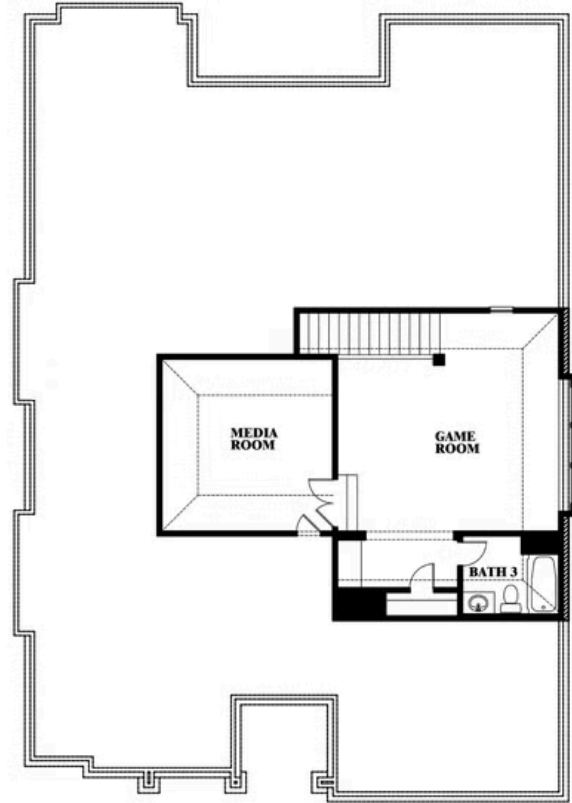

This brochure is for general informational purposes and is to be used as a guide only. Changes may be made during the development process and floorplans, dimensions, fixtures, fittings, finishes and specifications are subject to change without notice. Window placement, balcony configuration, wardrobe sizes and living areas may vary slightly within each plan type. EQUAL HOUSING OPPORTUNITY

Carolina II

ROCKWOOD 90

2407 ROYAL DOVE LANE, MANSFIELD, TX 76063

Carolina II with Media Room

This brochure is for general informational purposes and is to be used as a guide only. Changes may be made during the development process and floorplans, dimensions, fixtures, fittings, finishes and specifications are subject to change without notice. Window placement, balcony configuration, wardrobe sizes and living areas may vary slightly within each plan type. EQUAL HOUSING OPPORTUNITY