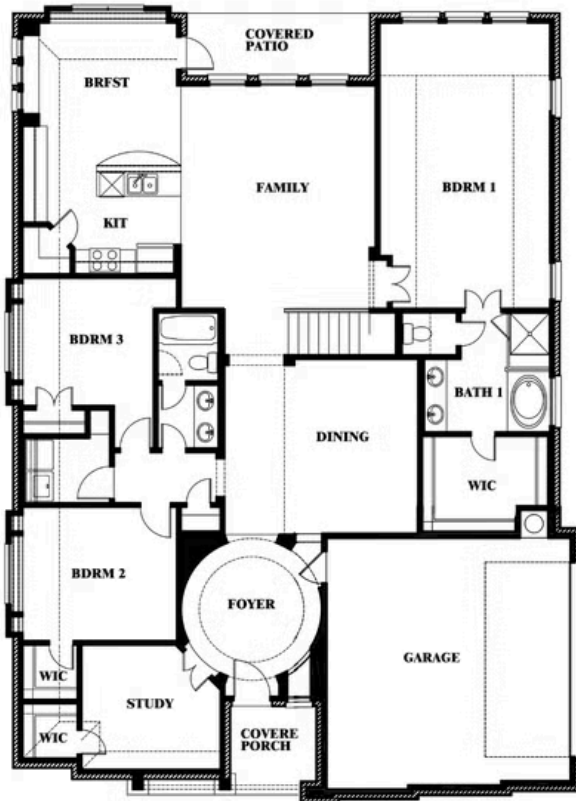

Carolina III Side Entry

HOMES FROM
\$638,990

CLASSIC SERIES

ROCKWOOD 90

2407 ROYAL DOVE LANE, MANSFIELD, TX 76063

3,042
SQUARE FEET

4
BEDROOMS

3.0
BATHROOMS

2
CAR GARAGE

ELEVATION R

ELEVATION T

ELEVATION S

Document generated Feb 8, 2026. Prices, plans, square footage, features, amenities and materials are subject to change at any time without notice and vary among communities. Listed prices are for informational purposes only, are not binding, and do not create any contractual obligation(s). The price of any home is dependent on numerous factors, all of which are unique to a specific home, and is not guaranteed until specified in a binding contract. Pricing of elevations and additional optional beds/baths varies per plan. Some plans require a premium homesite. Renderings of homes are artist concepts and may not reflect exact colors and materials. Verify current tax rates & jurisdictions with the appropriate taxing authority.

Carolina III Side Entry

ROCKWOOD 90

2407 ROYAL DOVE LANE, MANSFIELD, TX 76063

Carolina III Side Entry

This brochure is for general informational purposes and is to be used as a guide only. Changes may be made during the development process and floorplans, dimensions, fixtures, fittings, finishes and specifications are subject to change without notice. Window placement, balcony configuration, wardrobe sizes and living areas may vary slightly within each plan type. EQUAL HOUSING OPPORTUNITY