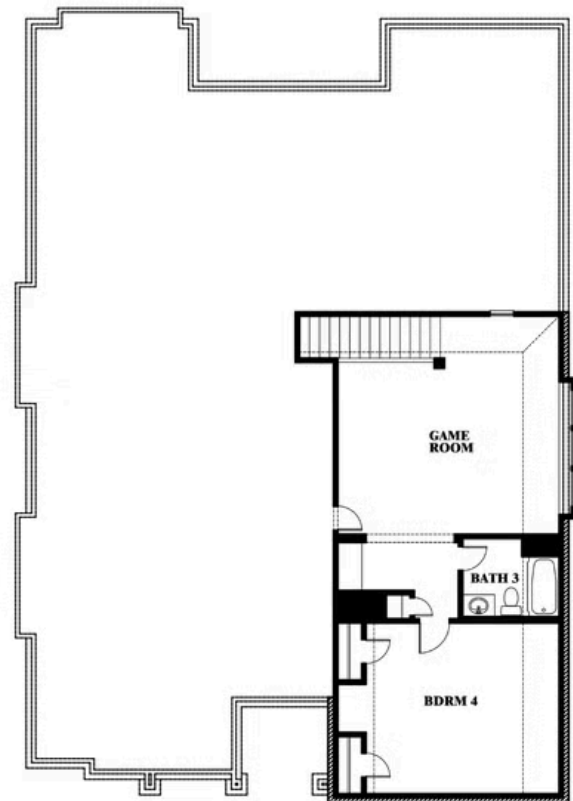

Carolina III Side Entry

HOMES FROM
\$638,990

CLASSIC SERIES

ROCKWOOD 90

2407 ROYAL DOVE LANE, MANSFIELD, TX 76063

3,042
SQUARE FEET

4
BEDROOMS

3.0
BATHROOMS

2
CAR GARAGE

ELEVATION R

ELEVATION T

ELEVATION S

Document generated Feb 8, 2026. Prices, plans, square footage, features, amenities and materials are subject to change at any time without notice and vary among communities. Listed prices are for informational purposes only, are not binding, and do not create any contractual obligation(s). The price of any home is dependent on numerous factors, all of which are unique to a specific home, and is not guaranteed until specified in a binding contract. Pricing of elevations and additional optional beds/baths varies per plan. Some plans require a premium homesite. Renderings of homes are artist concepts and may not reflect exact colors and materials. Verify current tax rates & jurisdictions with the appropriate taxing authority.

Carolina III Side Entry

ROCKWOOD 90

2407 ROYAL DOVE LANE, MANSFIELD, TX 76063

Carolina III Side Entry

This brochure is for general informational purposes and is to be used as a guide only. Changes may be made during the development process and floorplans, dimensions, fixtures, fittings, finishes and specifications are subject to change without notice. Window placement, balcony configuration, wardrobe sizes and living areas may vary slightly within each plan type. EQUAL HOUSING OPPORTUNITY