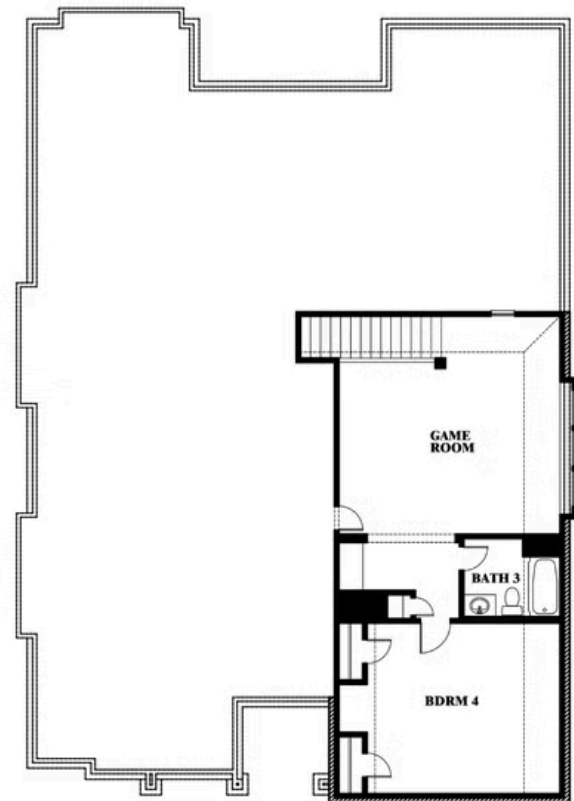

Carolina III Side Entry

ROCKWOOD 90

2407 ROYAL DOVE LANE, MANSFIELD, TX 76063

Carolina III Side Entry

This brochure is for general informational purposes and is to be used as a guide only. Changes may be made during the development process and floorplans, dimensions, fixtures, fittings, finishes and specifications are subject to change without notice. Window placement, balcony configuration, wardrobe sizes and living areas may vary slightly within each plan type. EQUAL HOUSING OPPORTUNITY