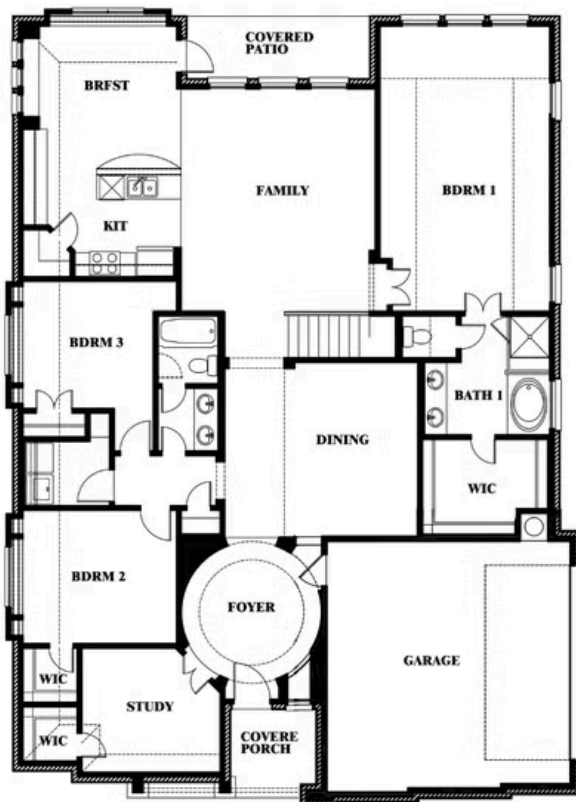

Carolina III Side Entry

HOMES FROM
\$638,990

CLASSIC SERIES

ROCKWOOD 90

2407 ROYAL DOVE LANE, MANSFIELD, TX 76063

3,042
SQUARE FEET

4
BEDROOMS

3.0
BATHROOMS

2
CAR GARAGE

ELEVATION R

ELEVATION T

ELEVATION S

Carolina III Side Entry

ROCKWOOD 90

2407 ROYAL DOVE LANE, MANSFIELD, TX 76063

Carolina III Side Entry

This brochure is for general informational purposes and is to be used as a guide only. Changes may be made during the development process and floorplans, dimensions, fixtures, fittings, finishes and specifications are subject to change without notice. Window placement, balcony configuration, wardrobe sizes and living areas may vary slightly within each plan type. EQUAL HOUSING OPPORTUNITY