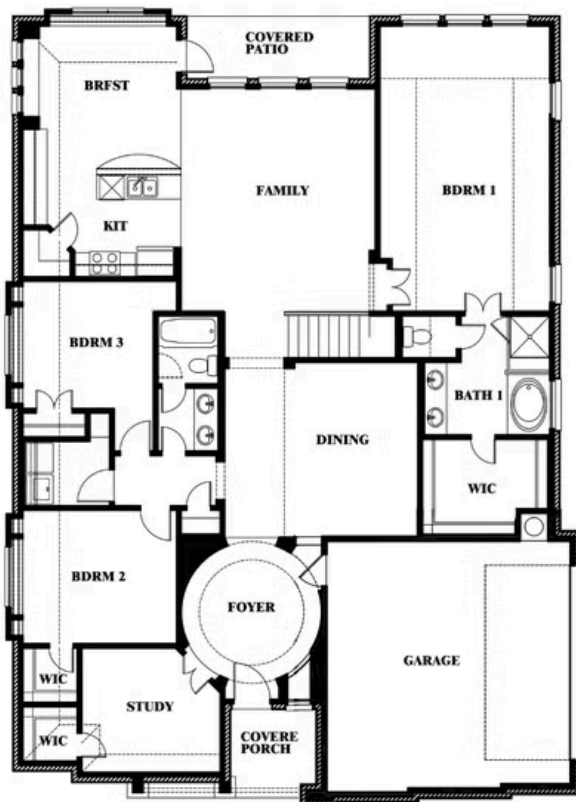

Carolina III Side Entry

ROCKWOOD 90

2407 ROYAL DOVE LANE, MANSFIELD, TX 76063

Carolina III Side Entry

This brochure is for general informational purposes and is to be used as a guide only. Changes may be made during the development process and floorplans, dimensions, fixtures, fittings, finishes and specifications are subject to change without notice. Window placement, balcony configuration, wardrobe sizes and living areas may vary slightly within each plan type. EQUAL HOUSING OPPORTUNITY