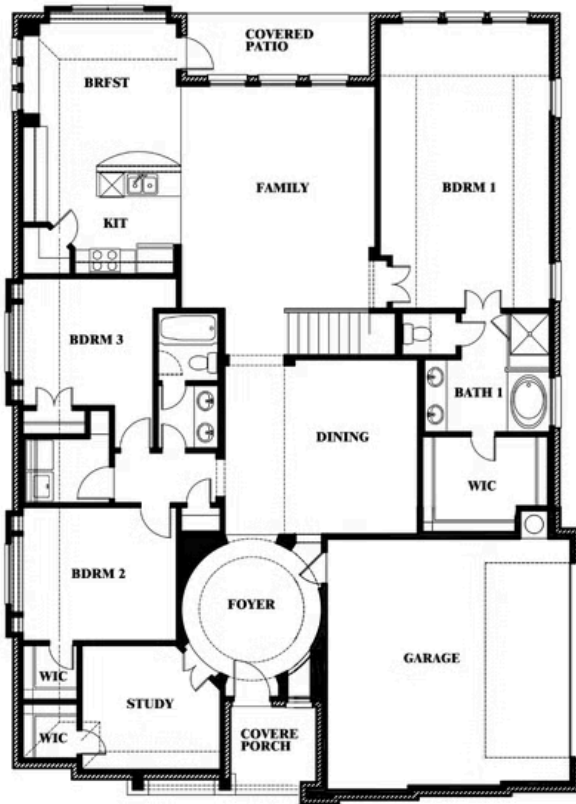

Carolina IV Side Entry

HOMES FROM
\$654,990

CLASSIC SERIES

ROCKWOOD 90

2407 ROYAL DOVE LANE, MANSFIELD, TX 76063

3,258
SQUARE FEET

4
BEDROOMS

3.0
BATHROOMS

2
CAR GARAGE

ELEVATION T

ELEVATION S

ELEVATION S

ELEVATION R

ELEVATION R

Carolina IV Side Entry

ROCKWOOD 90

2407 ROYAL DOVE LANE, MANSFIELD, TX 76063

Carolina IV Side Entry

This brochure is for general informational purposes and is to be used as a guide only. Changes may be made during the development process and floorplans, dimensions, fixtures, fittings, finishes and specifications are subject to change without notice. Window placement, balcony configuration, wardrobe sizes and living areas may vary slightly within each plan type. EQUAL HOUSING OPPORTUNITY