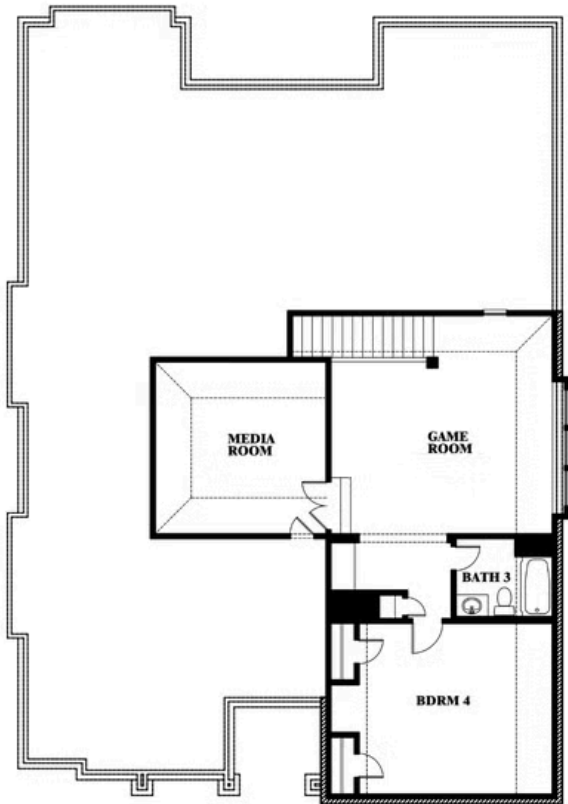

Carolina IV Side Entry

HOMES FROM
\$654,990

CLASSIC SERIES

ROCKWOOD 90

2407 ROYAL DOVE LANE, MANSFIELD, TX 76063

3,258
SQUARE FEET

4
BEDROOMS

3.0
BATHROOMS

2
CAR GARAGE

ELEVATION T

ELEVATION S

ELEVATION S

ELEVATION R

ELEVATION R

Carolina IV Side Entry

ROCKWOOD 90

2407 ROYAL DOVE LANE, MANSFIELD, TX 76063

Carolina IV Side Entry

This brochure is for general informational purposes and is to be used as a guide only. Changes may be made during the development process and floorplans, dimensions, fixtures, fittings, finishes and specifications are subject to change without notice. Window placement, balcony configuration, wardrobe sizes and living areas may vary slightly within each plan type. EQUAL HOUSING OPPORTUNITY