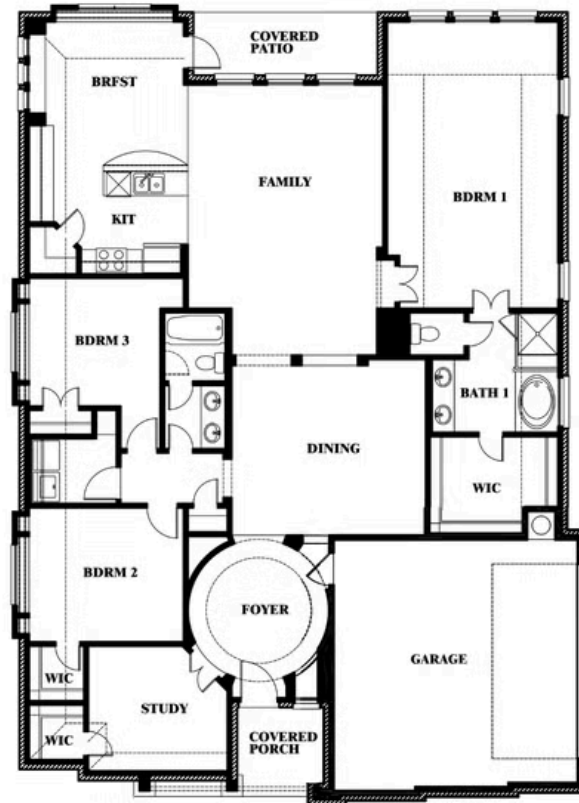

# Carolina Side Entry

HOMES FROM  
**\$588,990**

CLASSIC SERIES

**ROCKWOOD 90**

2407 ROYAL DOVE LANE, MANSFIELD, TX 76063

**2,319**  
SQUARE FEET

**3**  
BEDROOMS

**2.0**  
BATHROOMS

**2**  
CAR GARAGE

**ELEVATION R**

**ELEVATION S**

ELEVATION S

**ELEVATION T**

ELEVATION T

# Carolina Side Entry

**ROCKWOOD 90**

2407 ROYAL DOVE LANE, MANSFIELD, TX 76063

**CAROLINA SIDE ENTRY FLOOR PLAN**

## Carolina Side Entry

This brochure is for general informational purposes and is to be used as a guide only. Changes may be made during the development process and floorplans, dimensions, fixtures, fittings, finishes and specifications are subject to change without notice. Window placement, balcony configuration, wardrobe sizes and living areas may vary slightly within each plan type. EQUAL HOUSING OPPORTUNITY