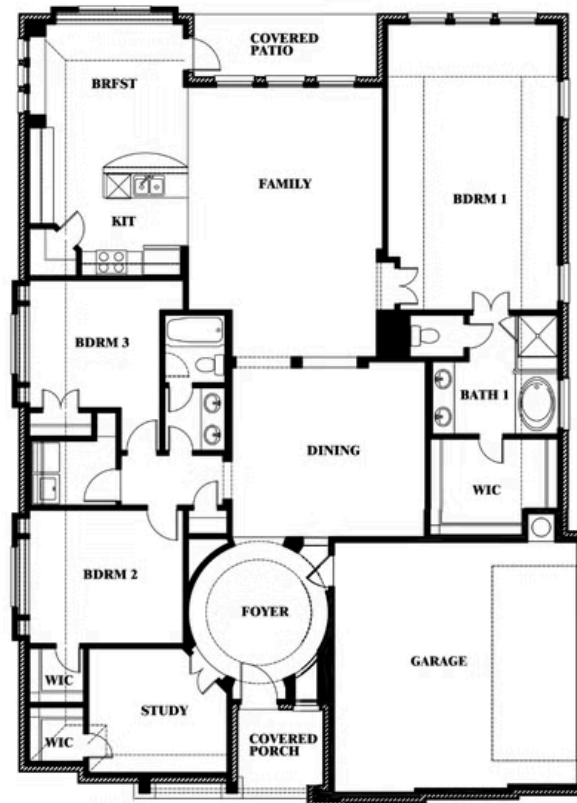

Carolina Side Entry

HOMES FROM
\$588,990

CLASSIC SERIES

ROCKWOOD 90

2407 ROYAL DOVE LANE, MANSFIELD, TX 76063

2,319
SQUARE FEET

3
BEDROOMS

2.0
BATHROOMS

2
CAR GARAGE

ELEVATION R

ELEVATION S

ELEVATION S

ELEVATION T

ELEVATION T

Carolina Side Entry

ROCKWOOD 90

2407 ROYAL DOVE LANE, MANSFIELD, TX 76063

CAROLINA SIDE ENTRY FLOOR PLAN

Carolina Side Entry

This brochure is for general informational purposes and is to be used as a guide only. Changes may be made during the development process and floorplans, dimensions, fixtures, fittings, finishes and specifications are subject to change without notice. Window placement, balcony configuration, wardrobe sizes and living areas may vary slightly within each plan type. EQUAL HOUSING OPPORTUNITY