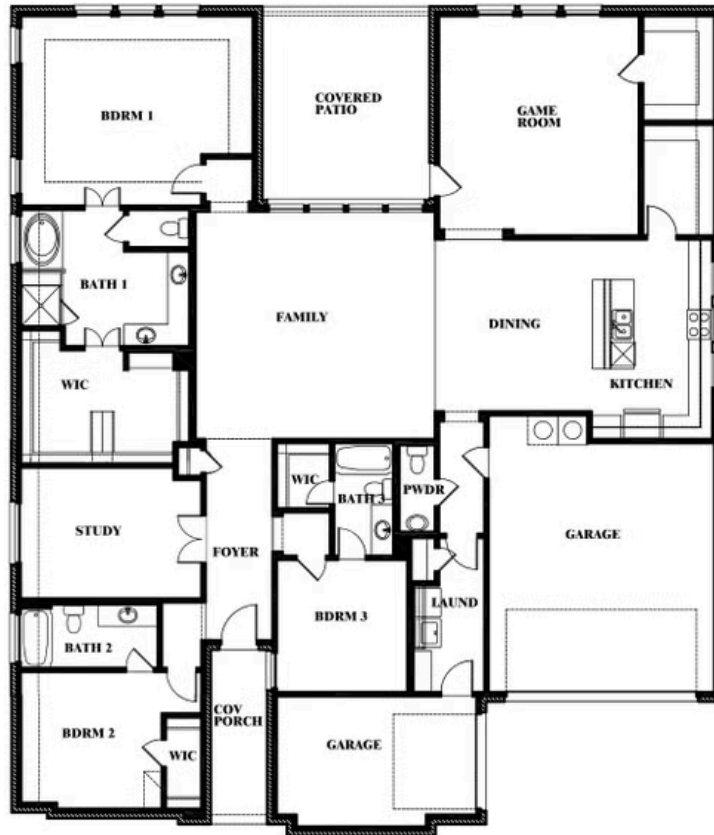

Daffodil

HOMES FROM
\$627,990

CLASSIC SERIES

ROCKWOOD 90

2407 ROYAL DOVE LANE, MANSFIELD, TX 76063

2,963
SQUARE FEET

4
BEDROOMS

3.5
BATHROOMS

Daffodil

DAFFODIL FLOOR PLAN

ROCKWOOD 90

2407 ROYAL DOVE LANE, MANSFIELD, TX 76063

Daffodil

This brochure is for general informational purposes and is to be used as a guide only. Changes may be made during the development process and floorplans, dimensions, fixtures, fittings, finishes and specifications are subject to change without notice. Window placement, balcony configuration, wardrobe sizes and living areas may vary slightly within each plan type. EQUAL HOUSING OPPORTUNITY.

Daffodil

ROCKWOOD 90

2407 ROYAL DOVE LANE, MANSFIELD, TX 76063

**DAFFODIL FLOOR PLAN WITH OPTIONAL IN-LAW SUITE
AT GAME ROOM**

Daffodil

Opt. In-Law Suite at Game Room

This brochure is for general informational purposes and is to be used as a guide only. Changes may be made during the development process and floorplans, dimensions, fixtures, fittings, finishes and specifications are subject to change without notice. Window placement, balcony configuration, wardrobe sizes and living areas may vary slightly within each plan type. EQUAL HOUSING OPPORTUNITY.

Daffodil

ROCKWOOD 90

2407 ROYAL DOVE LANE, MANSFIELD, TX 76063

**DAFFODIL FLOOR PLAN WITH OPTIONAL STUDY AT
BEDROOM 4**

Daffodil Opt. Study at Bedroom 4

This brochure is for general informational purposes and is to be used as a guide only. Changes may be made during the development process and floorplans, dimensions, fixtures, fittings, finishes and specifications are subject to change without notice. Window placement, balcony configuration, wardrobe sizes and living areas may vary slightly within each plan type. EQUAL HOUSING OPPORTUNITY.