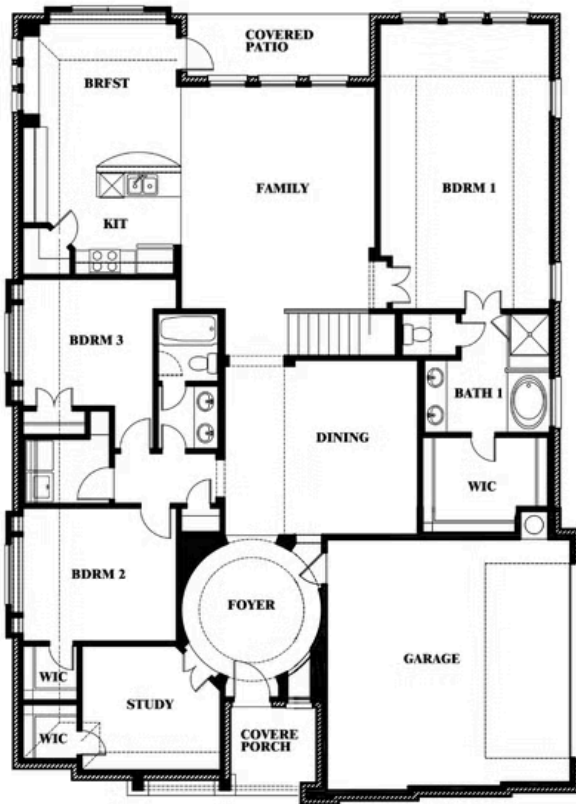

Carolina II Side Entry

HOMES FROM
\$626,990

CLASSIC SERIES

ROCKWOOD

2406 ROYAL DOVE LANE, MANSFIELD, TX 76063

2,777
SQUARE FEET

3
BEDROOMS

3.0
BATHROOMS

2
CAR GARAGE

ELEVATION R

ELEVATION S

ELEVATION S

ELEVATION T

ELEVATION T

Carolina II Side Entry

ROCKWOOD

2406 ROYAL DOVE LANE, MANSFIELD, TX 76063

Carolina II Side Entry

This brochure is for general informational purposes and is to be used as a guide only. Changes may be made during the development process and floorplans, dimensions, fixtures, fittings, finishes and specifications are subject to change without notice. Window placement, balcony configuration, wardrobe sizes and living areas may vary slightly within each plan type. EQUAL HOUSING OPPORTUNITY