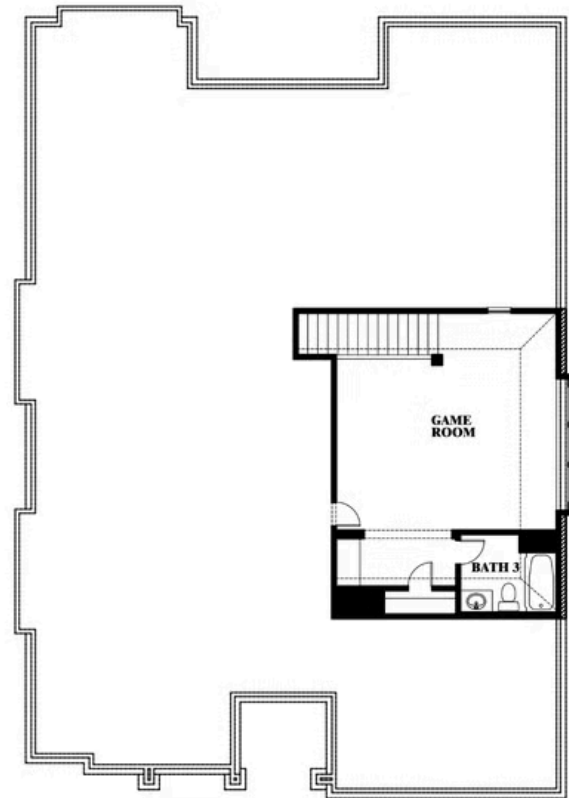

Carolina II Side Entry

HOMES FROM
\$None

CLASSIC SERIES

ROCKWOOD

2407 ROYAL DOVE LANE, MANSFIELD, TX 76063

2,777
SQUARE FEET

3
BEDROOMS

3.0
BATHROOMS

2
CAR GARAGE

ELEVATION R

ELEVATION S

ELEVATION S

ELEVATION T

ELEVATION T

Carolina II Side Entry

ROCKWOOD

2407 ROYAL DOVE LANE, MANSFIELD, TX 76063

Carolina II Side Entry

This brochure is for general informational purposes and is to be used as a guide only. Changes may be made during the development process and floorplans, dimensions, fixtures, fittings, finishes and specifications are subject to change without notice. Window placement, balcony configuration, wardrobe sizes and living areas may vary slightly within each plan type. EQUAL HOUSING OPPORTUNITY