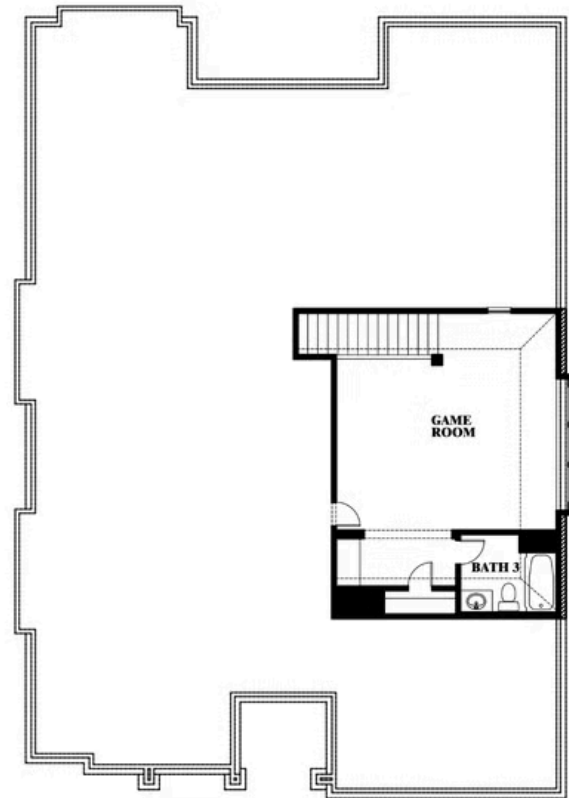

Carolina II Side Entry

HOMES FROM
\$626,990

CLASSIC SERIES

ROCKWOOD

2406 ROYAL DOVE LANE, MANSFIELD, TX 76063

2,777
SQUARE FEET

3
BEDROOMS

3.0
BATHROOMS

2
CAR GARAGE

ELEVATION R

ELEVATION S

ELEVATION S

ELEVATION T

ELEVATION T

Carolina II Side Entry

ROCKWOOD

2406 ROYAL DOVE LANE, MANSFIELD, TX 76063

Carolina II Side Entry

This brochure is for general informational purposes and is to be used as a guide only. Changes may be made during the development process and floorplans, dimensions, fixtures, fittings, finishes and specifications are subject to change without notice. Window placement, balcony configuration, wardrobe sizes and living areas may vary slightly within each plan type. EQUAL HOUSING OPPORTUNITY