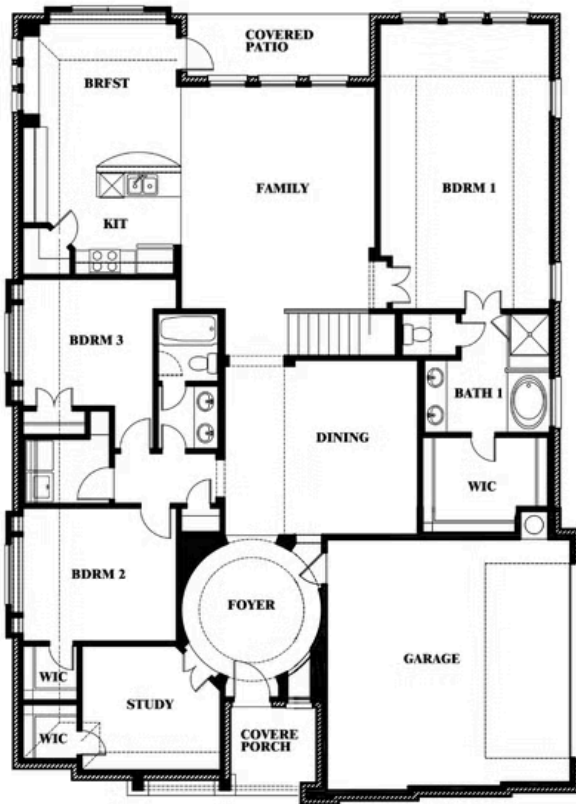

Carolina II Side Entry

HOMES FROM
\$None

CLASSIC SERIES

ROCKWOOD

2407 ROYAL DOVE LANE, MANSFIELD, TX 76063

2,777
SQUARE FEET

3
BEDROOMS

3.0
BATHROOMS

2
CAR GARAGE

ELEVATION R

ELEVATION S

ELEVATION S

ELEVATION T

ELEVATION T

Carolina II Side Entry

ROCKWOOD

2407 ROYAL DOVE LANE, MANSFIELD, TX 76063

Carolina II Side Entry

This brochure is for general informational purposes and is to be used as a guide only. Changes may be made during the development process and floorplans, dimensions, fixtures, fittings, finishes and specifications are subject to change without notice. Window placement, balcony configuration, wardrobe sizes and living areas may vary slightly within each plan type. EQUAL HOUSING OPPORTUNITY