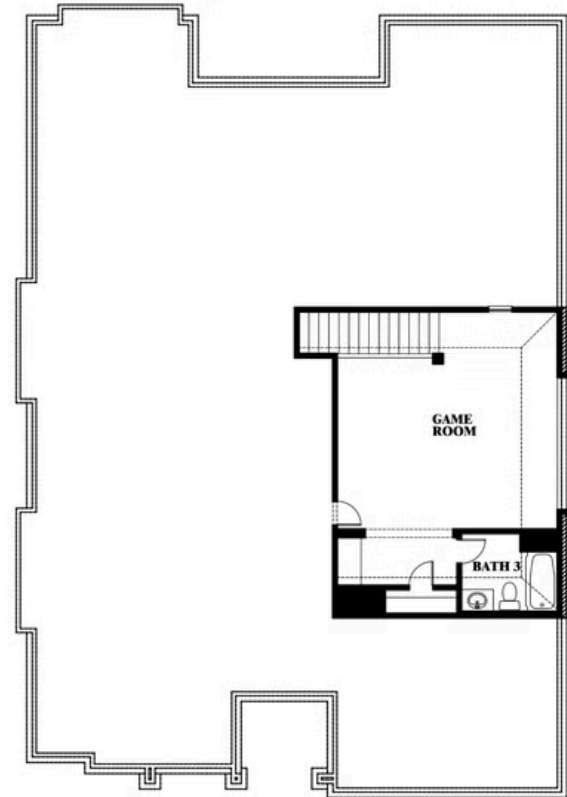

Carolina II

HOMES FROM
\$None

CLASSIC SERIES

ROCKWOOD

2407 ROYAL DOVE LANE, MANSFIELD, TX 76063

2,771
SQUARE FEET

3
BEDROOMS

3.0
BATHROOMS

2
CAR GARAGE

ELEVATION D

ELEVATION A

ELEVATION A

ELEVATION AS

ELEVATION AS

ELEVATION C

ELEVATION C

Carolina II

ROCKWOOD

2407 ROYAL DOVE LANE, MANSFIELD, TX 76063

Carolina II

This brochure is for general informational purposes and is to be used as a guide only. Changes may be made during the development process and floorplans, dimensions, fixtures, fittings, finishes and specifications are subject to change without notice. Window placement, balcony configuration, wardrobe sizes and living areas may vary slightly within each plan type. EQUAL HOUSING OPPORTUNITY

Carolina II

ROCKWOOD

2407 ROYAL DOVE LANE, MANSFIELD, TX 76063

Carolina II with Media Room

This brochure is for general informational purposes and is to be used as a guide only. Changes may be made during the development process and floorplans, dimensions, fixtures, fittings, finishes and specifications are subject to change without notice. Window placement, balcony configuration, wardrobe sizes and living areas may vary slightly within each plan type. EQUAL HOUSING OPPORTUNITY