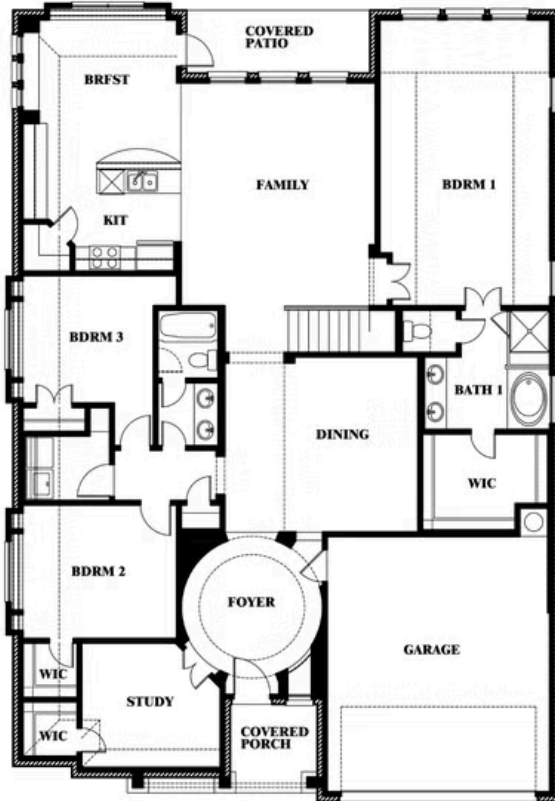

Carolina II

HOMES FROM
\$None

CLASSIC SERIES

ROCKWOOD

2407 ROYAL DOVE LANE, MANSFIELD, TX 76063

2,771
SQUARE FEET

3
BEDROOMS

3.0
BATHROOMS

2
CAR GARAGE

ELEVATION D

ELEVATION A

ELEVATION A

ELEVATION AS

ELEVATION AS

ELEVATION C

ELEVATION C

Carolina II

ROCKWOOD

2407 ROYAL DOVE LANE, MANSFIELD, TX 76063

Carolina II

This brochure is for general informational purposes and is to be used as a guide only. Changes may be made during the development process and floorplans, dimensions, fixtures, fittings, finishes and specifications are subject to change without notice. Window placement, balcony configuration, wardrobe sizes and living areas may vary slightly within each plan type. EQUAL HOUSING OPPORTUNITY

Carolina II

ROCKWOOD

2407 ROYAL DOVE LANE, MANSFIELD, TX 76063

Carolina II with Media Room

This brochure is for general informational purposes and is to be used as a guide only. Changes may be made during the development process and floorplans, dimensions, fixtures, fittings, finishes and specifications are subject to change without notice. Window placement, balcony configuration, wardrobe sizes and living areas may vary slightly within each plan type. EQUAL HOUSING OPPORTUNITY