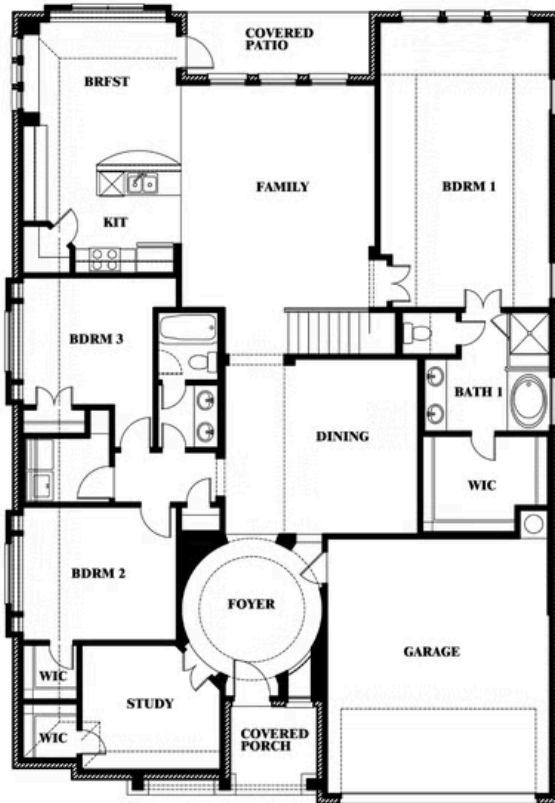

Carolina II

HOMES FROM
\$None

CLASSIC SERIES

ROCKWOOD

2407 ROYAL DOVE LANE, MANSFIELD, TX 76063

2,771
SQUARE FEET

3
BEDROOMS

3.0
BATHROOMS

Carolina II

ROCKWOOD

2407 ROYAL DOVE LANE, MANSFIELD, TX 76063

Carolina II

This brochure is for general informational purposes and is to be used as a guide only. Changes may be made during the development process and floorplans, dimensions, fixtures, fittings, finishes and specifications are subject to change without notice. Window placement, balcony configuration, wardrobe sizes and living areas may vary slightly within each plan type. EQUAL HOUSING OPPORTUNITY

Carolina II

ROCKWOOD

2407 ROYAL DOVE LANE, MANSFIELD, TX 76063

Carolina II with Media Room

This brochure is for general informational purposes and is to be used as a guide only. Changes may be made during the development process and floorplans, dimensions, fixtures, fittings, finishes and specifications are subject to change without notice. Window placement, balcony configuration, wardrobe sizes and living areas may vary slightly within each plan type. EQUAL HOUSING OPPORTUNITY