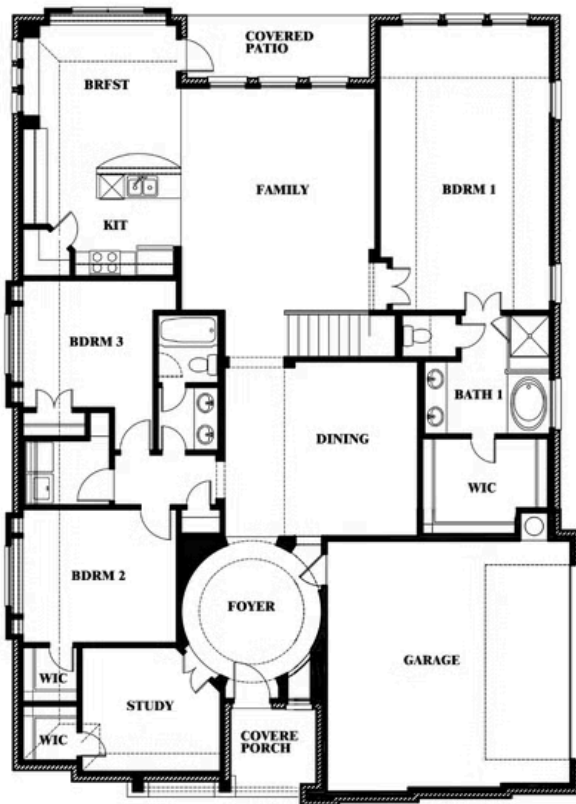

Carolina IV Side Entry

HOMES FROM
\$654,990

CLASSIC SERIES

ROCKWOOD

2406 ROYAL DOVE LANE, MANSFIELD, TX 76063

3,258
SQUARE FEET

4
BEDROOMS

3.0
BATHROOMS

2
CAR GARAGE

ELEVATION T

ELEVATION S

ELEVATION S

ELEVATION R

ELEVATION R

Carolina IV Side Entry

ROCKWOOD

2406 ROYAL DOVE LANE, MANSFIELD, TX 76063

Carolina IV Side Entry

This brochure is for general informational purposes and is to be used as a guide only. Changes may be made during the development process and floorplans, dimensions, fixtures, fittings, finishes and specifications are subject to change without notice. Window placement, balcony configuration, wardrobe sizes and living areas may vary slightly within each plan type. EQUAL HOUSING OPPORTUNITY