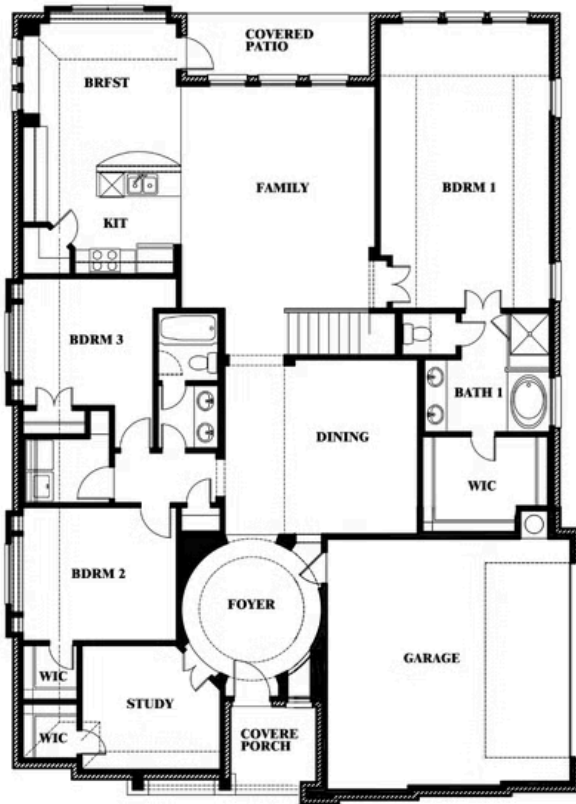

Carolina IV Side Entry

ROCKWOOD

2407 ROYAL DOVE LANE, MANSFIELD, TX 76063

Carolina IV Side Entry

This brochure is for general informational purposes and is to be used as a guide only. Changes may be made during the development process and floorplans, dimensions, fixtures, fittings, finishes and specifications are subject to change without notice. Window placement, balcony configuration, wardrobe sizes and living areas may vary slightly within each plan type. EQUAL HOUSING OPPORTUNITY