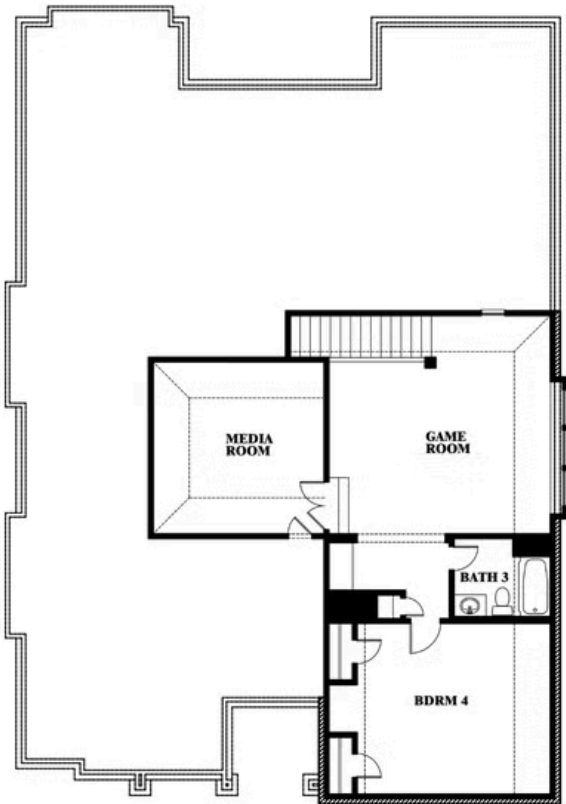

Carolina IV Side Entry

ROCKWOOD

2407 ROYAL DOVE LANE, MANSFIELD, TX 76063

Carolina IV Side Entry

This brochure is for general informational purposes and is to be used as a guide only. Changes may be made during the development process and floorplans, dimensions, fixtures, fittings, finishes and specifications are subject to change without notice. Window placement, balcony configuration, wardrobe sizes and living areas may vary slightly within each plan type. EQUAL HOUSING OPPORTUNITY