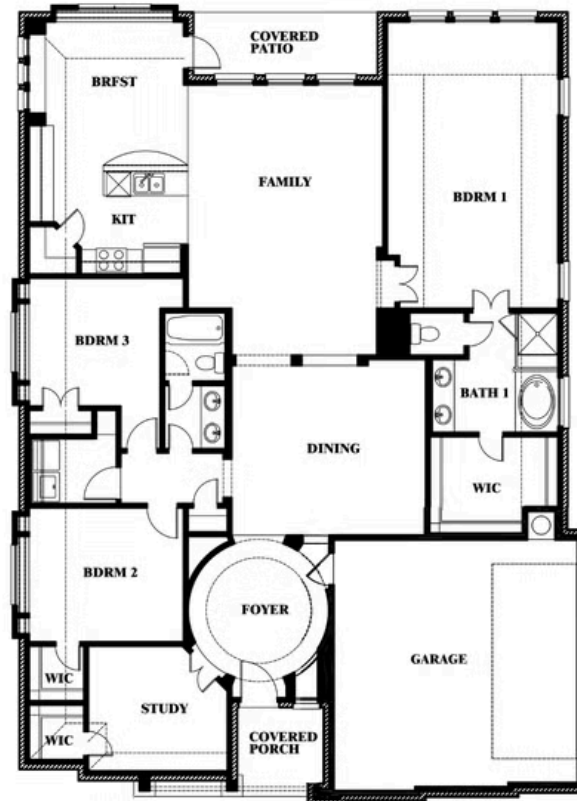

Carolina Side Entry

HOMES FROM
\$588,990

CLASSIC SERIES

ROCKWOOD

2406 ROYAL DOVE LANE, MANSFIELD, TX 76063

2,319
SQUARE FEET

3
BEDROOMS

2.0
BATHROOMS

2
CAR GARAGE

ELEVATION R

ELEVATION S

ELEVATION S

ELEVATION T

ELEVATION T

Carolina Side Entry

ROCKWOOD

2406 ROYAL DOVE LANE, MANSFIELD, TX 76063

CAROLINA SIDE ENTRY FLOOR PLAN

Carolina Side Entry

This brochure is for general informational purposes and is to be used as a guide only. Changes may be made during the development process and floorplans, dimensions, fixtures, fittings, finishes and specifications are subject to change without notice. Window placement, balcony configuration, wardrobe sizes and living areas may vary slightly within each plan type. EQUAL HOUSING OPPORTUNITY