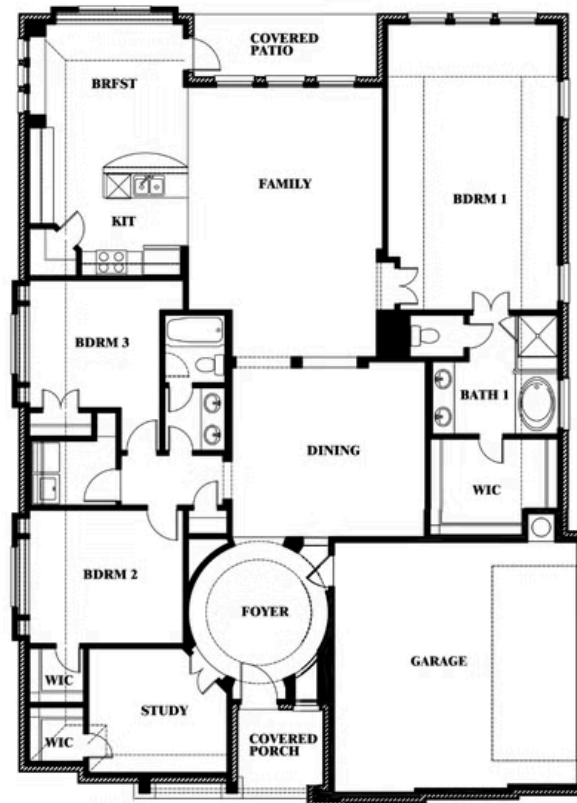

Carolina Side Entry

HOMES FROM
\$None

CLASSIC SERIES

ROCKWOOD

2407 ROYAL DOVE LANE, MANSFIELD, TX 76063

2,319
SQUARE FEET

3
BEDROOMS

2.0
BATHROOMS

2
CAR GARAGE

ELEVATION R

ELEVATION S

ELEVATION S

ELEVATION T

ELEVATION T

Carolina Side Entry

ROCKWOOD

2407 ROYAL DOVE LANE, MANSFIELD, TX 76063

CAROLINA SIDE ENTRY FLOOR PLAN

Carolina Side Entry

This brochure is for general informational purposes and is to be used as a guide only. Changes may be made during the development process and floorplans, dimensions, fixtures, fittings, finishes and specifications are subject to change without notice. Window placement, balcony configuration, wardrobe sizes and living areas may vary slightly within each plan type. EQUAL HOUSING OPPORTUNITY