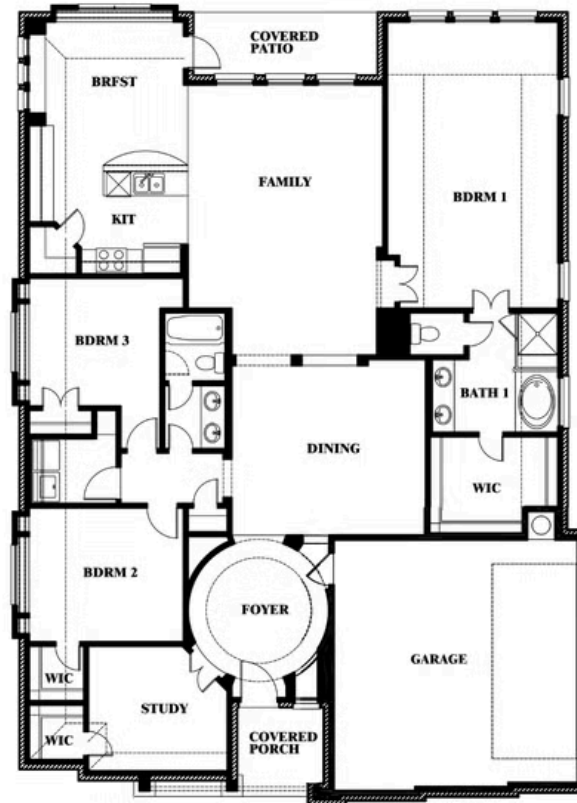

Carolina Side Entry

HOMES FROM
\$None

CLASSIC SERIES

ROCKWOOD

2407 ROYAL DOVE LANE, MANSFIELD, TX 76063

2,319
SQUARE FEET

3
BEDROOMS

2.0
BATHROOMS

2
CAR GARAGE

ELEVATION R

ELEVATION S

ELEVATION S

ELEVATION T

ELEVATION T

Carolina Side Entry

ROCKWOOD

2407 ROYAL DOVE LANE, MANSFIELD, TX 76063

CAROLINA SIDE ENTRY FLOOR PLAN

Carolina Side Entry

This brochure is for general informational purposes and is to be used as a guide only. Changes may be made during the development process and floorplans, dimensions, fixtures, fittings, finishes and specifications are subject to change without notice. Window placement, balcony configuration, wardrobe sizes and living areas may vary slightly within each plan type. EQUAL HOUSING OPPORTUNITY