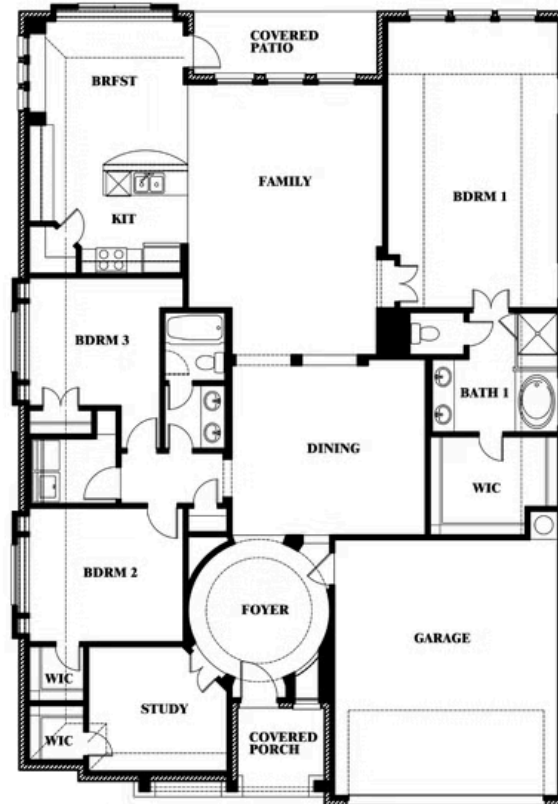

Carolina

HOMES FROM
\$578,990

CLASSIC SERIES

ROCKWOOD

2406 ROYAL DOVE LANE, MANSFIELD, TX 76063

2,313
SQUARE FEET

3
BEDROOMS

2.0
BATHROOMS

2
CAR GARAGE

ELEVATION C

ELEVATION A

ELEVATION A

ELEVATION AS

ELEVATION AS

ELEVATION D

ELEVATION D

Carolina

ROCKWOOD

2406 ROYAL DOVE LANE, MANSFIELD, TX 76063

Carolina

This brochure is for general informational purposes and is to be used as a guide only. Changes may be made during the development process and floorplans, dimensions, fixtures, fittings, finishes and specifications are subject to change without notice. Window placement, balcony configuration, wardrobe sizes and living areas may vary slightly within each plan type. EQUAL HOUSING OPPORTUNITY