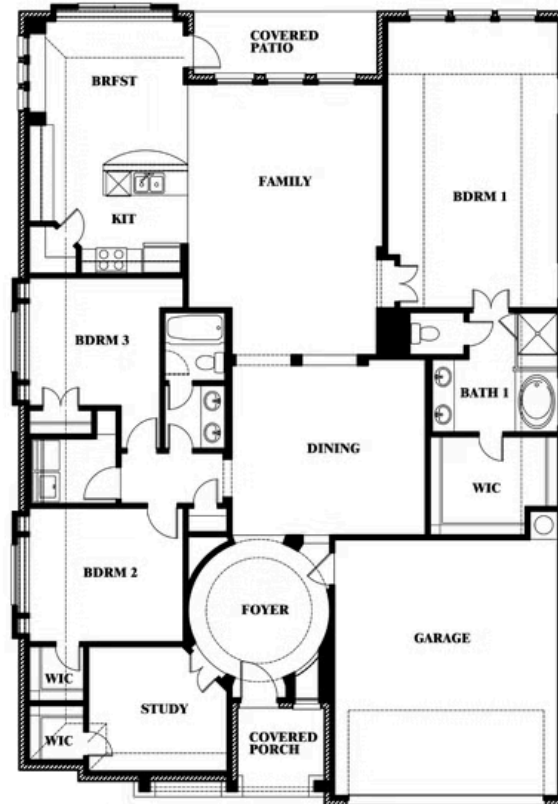

Carolina

HOMES FROM
\$None

CLASSIC SERIES

ROCKWOOD

2407 ROYAL DOVE LANE, MANSFIELD, TX 76063

2,313
SQUARE FEET

3
BEDROOMS

2.0
BATHROOMS

2
CAR GARAGE

ELEVATION C

ELEVATION A

ELEVATION A

ELEVATION AS

ELEVATION AS

ELEVATION D

ELEVATION D

Carolina

ROCKWOOD

2407 ROYAL DOVE LANE, MANSFIELD, TX 76063

Carolina

This brochure is for general informational purposes and is to be used as a guide only. Changes may be made during the development process and floorplans, dimensions, fixtures, fittings, finishes and specifications are subject to change without notice. Window placement, balcony configuration, wardrobe sizes and living areas may vary slightly within each plan type. EQUAL HOUSING OPPORTUNITY