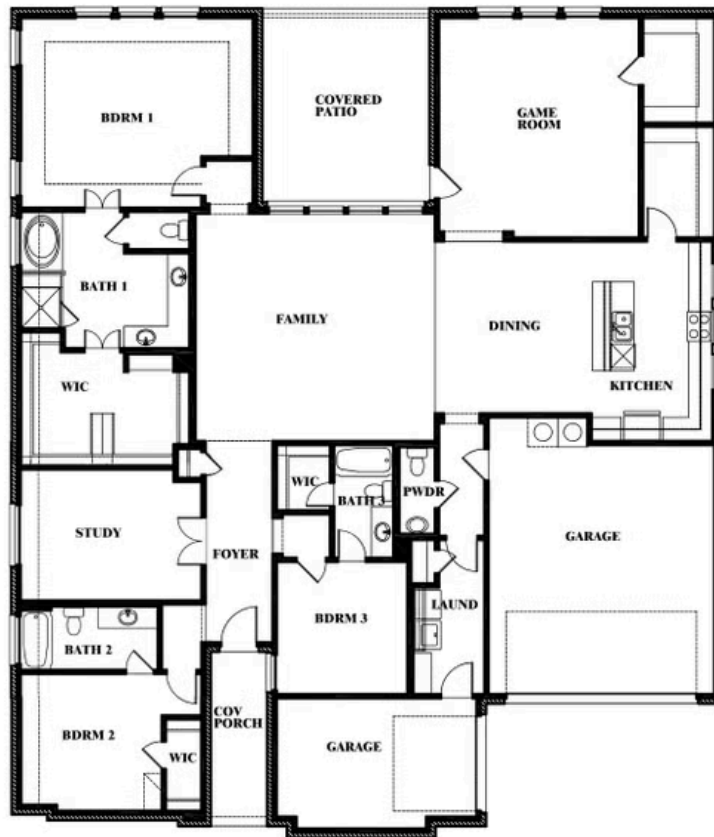

Daffodil

HOMES FROM
\$627,990

CLASSIC SERIES

ROCKWOOD

2406 ROYAL DOVE LANE, MANSFIELD, TX 76063

2,963
SQUARE FEET

4
BEDROOMS

3.5
BATHROOMS

Daffodil

DAFFODIL FLOOR PLAN

ROCKWOOD

2406 ROYAL DOVE LANE, MANSFIELD, TX 76063

Daffodil

This brochure is for general informational purposes and is to be used as a guide only. Changes may be made during the development process and floorplans, dimensions, fixtures, fittings, finishes and specifications are subject to change without notice. Window placement, balcony configuration, wardrobe sizes and living areas may vary slightly within each plan type. EQUAL HOUSING OPPORTUNITY.

Daffodil

ROCKWOOD

2406 ROYAL DOVE LANE, MANSFIELD, TX 76063

**DAFFODIL FLOOR PLAN WITH OPTIONAL IN-LAW SUITE
AT GAME ROOM**

Daffodil

Opt. In-Law Suite at Game Room

This brochure is for general informational purposes and is to be used as a guide only. Changes may be made during the development process and floorplans, dimensions, fixtures, fittings, finishes and specifications are subject to change without notice. Window placement, balcony configuration, wardrobe sizes and living areas may vary slightly within each plan type. EQUAL HOUSING OPPORTUNITY.

Daffodil

ROCKWOOD

2406 ROYAL DOVE LANE, MANSFIELD, TX 76063

**DAFFODIL FLOOR PLAN WITH OPTIONAL STUDY AT
BEDROOM 4**

Daffodil Opt. Study at Bedroom 4

This brochure is for general informational purposes and is to be used as a guide only. Changes may be made during the development process and floorplans, dimensions, fixtures, fittings, finishes and specifications are subject to change without notice. Window placement, balcony configuration, wardrobe sizes and living areas may vary slightly within each plan type. EQUAL HOUSING OPPORTUNITY.