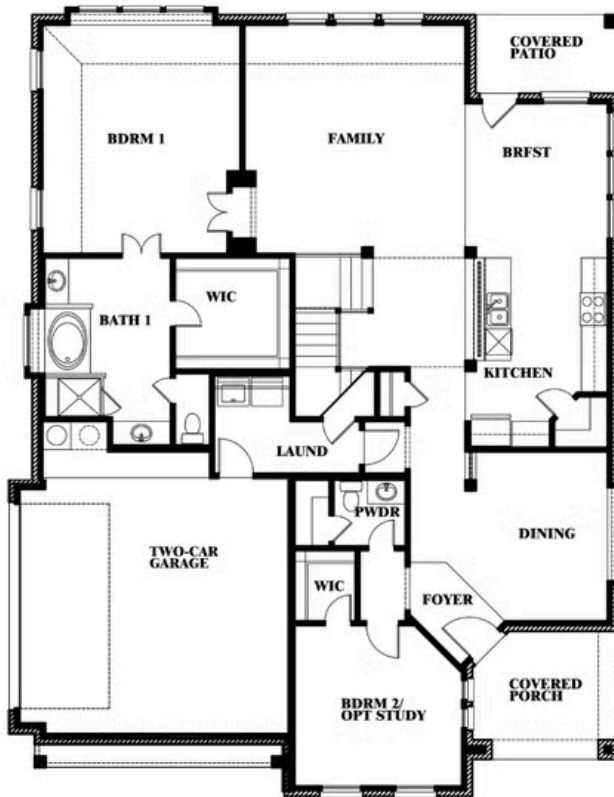

Magnolia III Side Entry

HOMES FROM
\$None

CLASSIC SERIES

ROCKWOOD

2407 ROYAL DOVE LANE, MANSFIELD, TX 76063

3,754
SQUARE FEET

5
BEDROOMS

3.5
BATHROOMS

2
CAR GARAGE

ELEVATION R

ELEVATION S

ELEVATION S

ELEVATION T

ELEVATION T

Magnolia III Side Entry

ROCKWOOD

2407 ROYAL DOVE LANE, MANSFIELD, TX 76063

Magnolia III Side Entry

This brochure is for general informational purposes and is to be used as a guide only. Changes may be made during the development process and floorplans, dimensions, fixtures, fittings, finishes and specifications are subject to change without notice. Window placement, balcony configuration, wardrobe sizes and living areas may vary slightly within each plan type. EQUAL HOUSING OPPORTUNITY