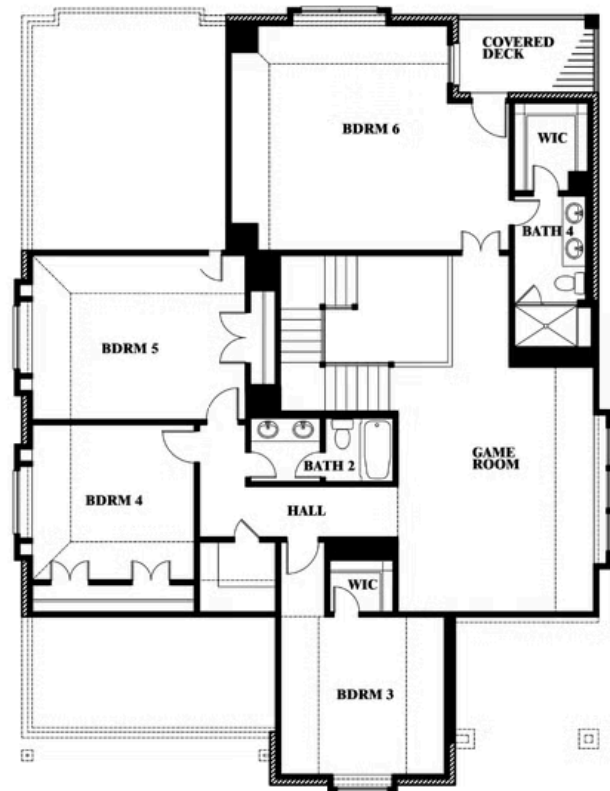

Magnolia III Side Entry

HOMES FROM
\$682,990

CLASSIC SERIES

ROCKWOOD

2406 ROYAL DOVE LANE, MANSFIELD, TX 76063

3,754
SQUARE FEET

5
BEDROOMS

3.5
BATHROOMS

2
CAR GARAGE

ELEVATION R

ELEVATION S

ELEVATION S

ELEVATION T

ELEVATION T

Magnolia III Side Entry

ROCKWOOD

2406 ROYAL DOVE LANE, MANSFIELD, TX 76063

Magnolia III Side Entry

This brochure is for general informational purposes and is to be used as a guide only. Changes may be made during the development process and floorplans, dimensions, fixtures, fittings, finishes and specifications are subject to change without notice. Window placement, balcony configuration, wardrobe sizes and living areas may vary slightly within each plan type. EQUAL HOUSING OPPORTUNITY