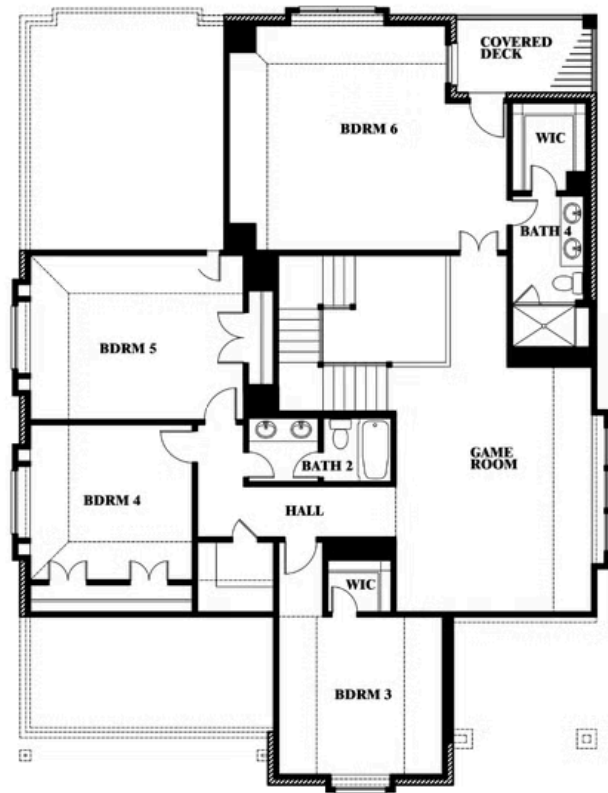

Magnolia III Side Entry

HOMES FROM
\$None

CLASSIC SERIES

ROCKWOOD

2407 ROYAL DOVE LANE, MANSFIELD, TX 76063

3,754
SQUARE FEET

5
BEDROOMS

3.5
BATHROOMS

2
CAR GARAGE

ELEVATION R

ELEVATION S

ELEVATION S

ELEVATION T

ELEVATION T

Magnolia III Side Entry

ROCKWOOD

2407 ROYAL DOVE LANE, MANSFIELD, TX 76063

Magnolia III Side Entry

This brochure is for general informational purposes and is to be used as a guide only. Changes may be made during the development process and floorplans, dimensions, fixtures, fittings, finishes and specifications are subject to change without notice. Window placement, balcony configuration, wardrobe sizes and living areas may vary slightly within each plan type. EQUAL HOUSING OPPORTUNITY