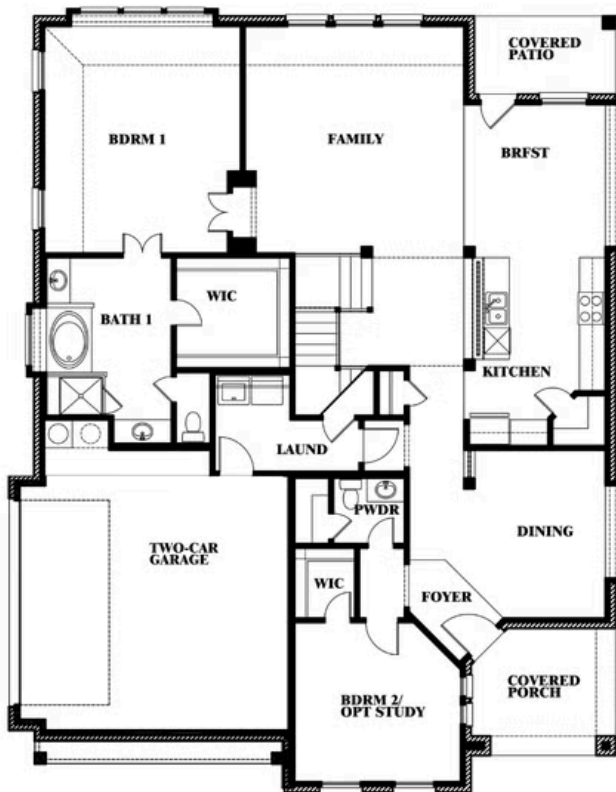

Magnolia Side Entry

ROCKWOOD

2407 ROYAL DOVE LANE, MANSFIELD, TX 76063

Magnolia Side Entry

This brochure is for general informational purposes and is to be used as a guide only. Changes may be made during the development process and floorplans, dimensions, fixtures, fittings, finishes and specifications are subject to change without notice. Window placement, balcony configuration, wardrobe sizes and living areas may vary slightly within each plan type. EQUAL HOUSING OPPORTUNITY