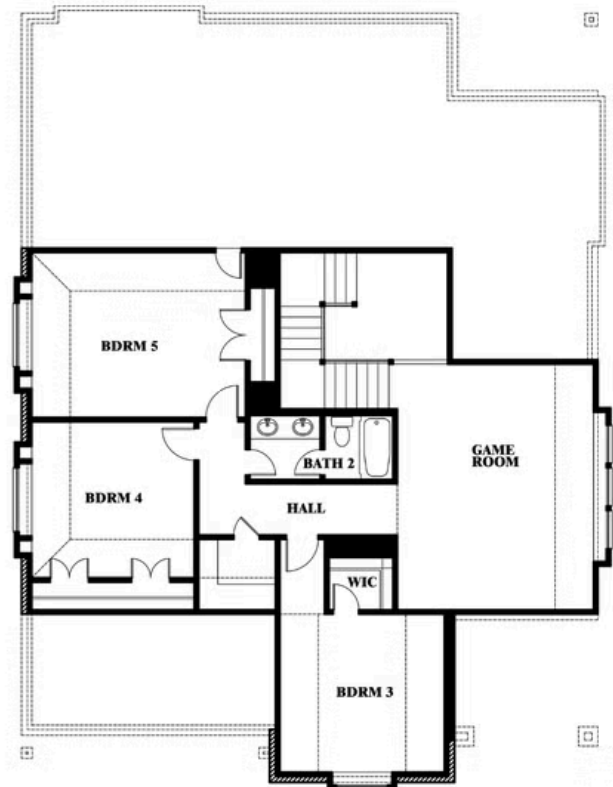

Magnolia Side Entry

ROCKWOOD

2407 ROYAL DOVE LANE, MANSFIELD, TX 76063

Magnolia Side Entry

This brochure is for general informational purposes and is to be used as a guide only. Changes may be made during the development process and floorplans, dimensions, fixtures, fittings, finishes and specifications are subject to change without notice. Window placement, balcony configuration, wardrobe sizes and living areas may vary slightly within each plan type. EQUAL HOUSING OPPORTUNITY