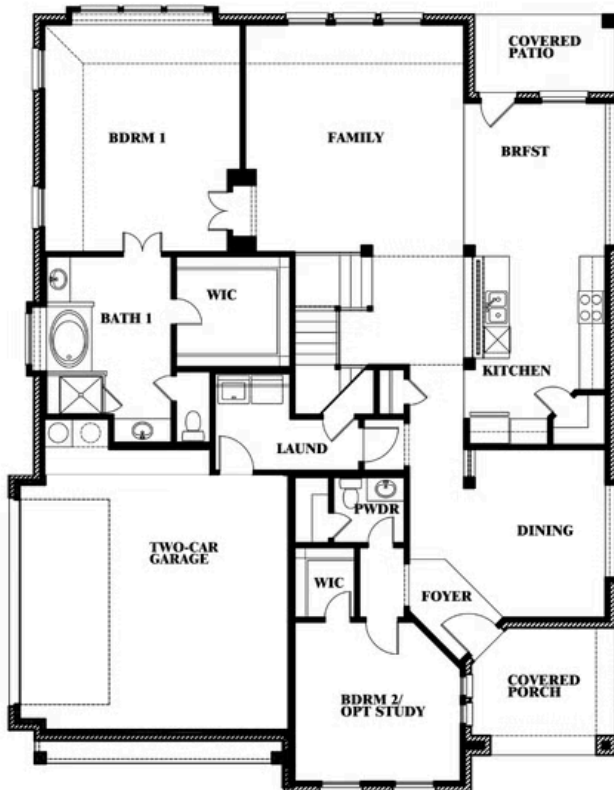

Magnolia Side Entry

HOMES FROM
\$None

CLASSIC SERIES

ROCKWOOD

2407 ROYAL DOVE LANE, MANSFIELD, TX 76063

3,187
SQUARE FEET

4
BEDROOMS

2.5
BATHROOMS

2
CAR GARAGE

Magnolia Side Entry

ROCKWOOD

2407 ROYAL DOVE LANE, MANSFIELD, TX 76063

Magnolia Side Entry

This brochure is for general informational purposes and is to be used as a guide only. Changes may be made during the development process and floorplans, dimensions, fixtures, fittings, finishes and specifications are subject to change without notice. Window placement, balcony configuration, wardrobe sizes and living areas may vary slightly within each plan type. EQUAL HOUSING OPPORTUNITY