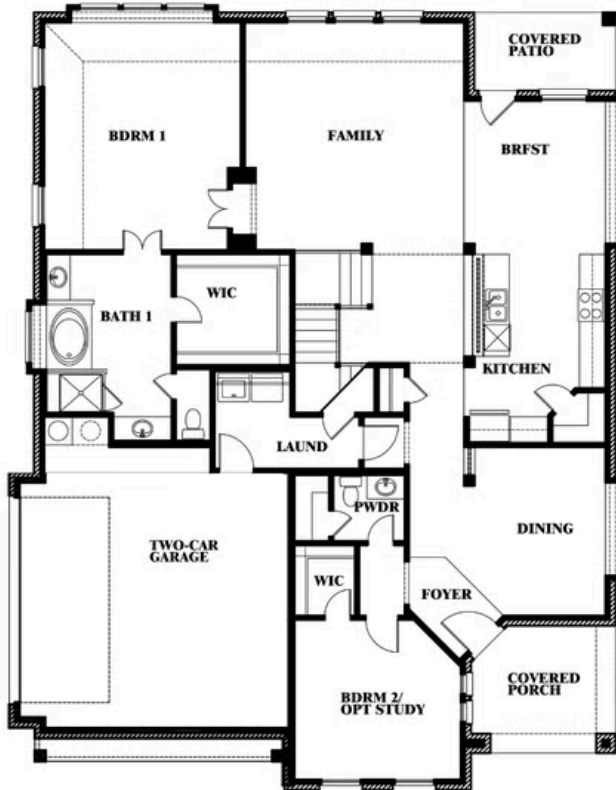

Magnolia Side Entry

HOMES FROM
\$644,990

CLASSIC SERIES

ROCKWOOD

2406 ROYAL DOVE LANE, MANSFIELD, TX 76063

3,187
SQUARE FEET

4
BEDROOMS

2.5
BATHROOMS

2
CAR GARAGE

Magnolia Side Entry

ROCKWOOD

2406 ROYAL DOVE LANE, MANSFIELD, TX 76063

Magnolia Side Entry

This brochure is for general informational purposes and is to be used as a guide only. Changes may be made during the development process and floorplans, dimensions, fixtures, fittings, finishes and specifications are subject to change without notice. Window placement, balcony configuration, wardrobe sizes and living areas may vary slightly within each plan type. EQUAL HOUSING OPPORTUNITY