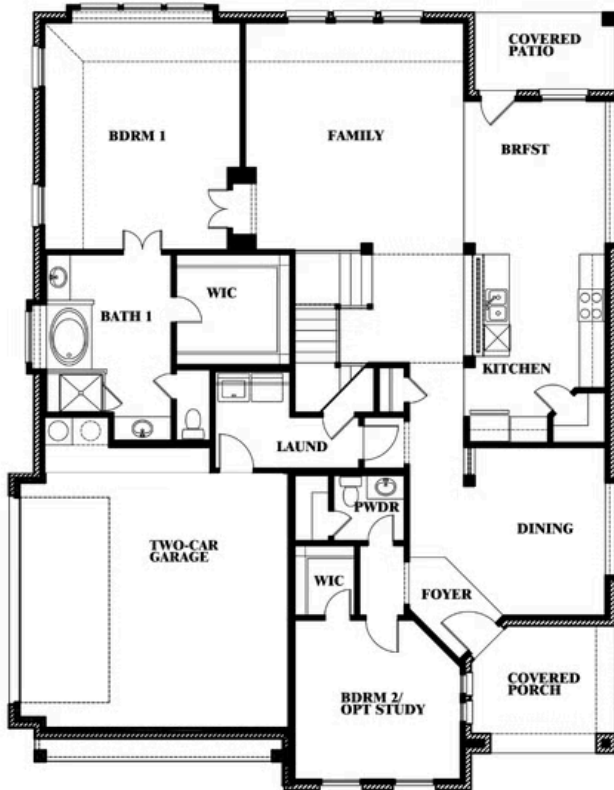

Magnolia Side Entry

HOMES FROM
\$None

CLASSIC SERIES

ROCKWOOD

2407 ROYAL DOVE LANE, MANSFIELD, TX 76063

3,187
SQUARE FEET

4
BEDROOMS

2.5
BATHROOMS

2
CAR GARAGE

Magnolia Side Entry

ROCKWOOD

2407 ROYAL DOVE LANE, MANSFIELD, TX 76063

Magnolia Side Entry

This brochure is for general informational purposes and is to be used as a guide only. Changes may be made during the development process and floorplans, dimensions, fixtures, fittings, finishes and specifications are subject to change without notice. Window placement, balcony configuration, wardrobe sizes and living areas may vary slightly within each plan type. EQUAL HOUSING OPPORTUNITY