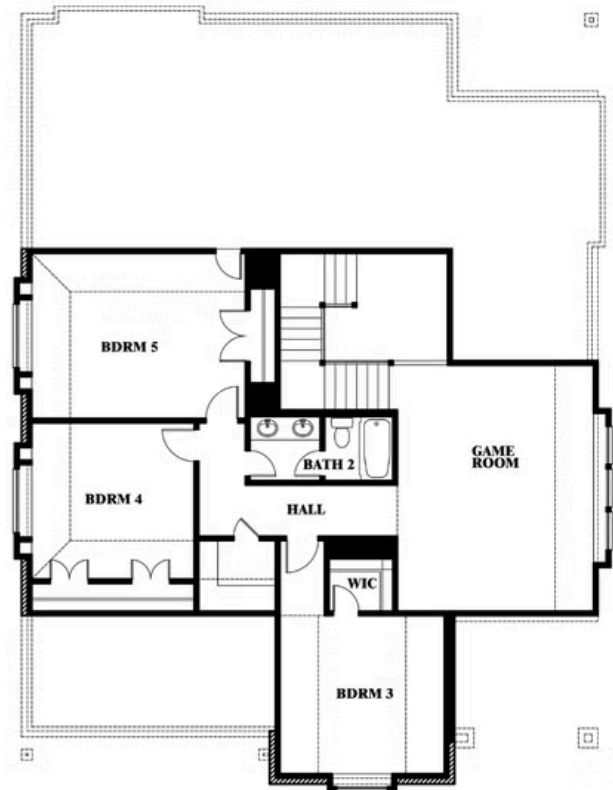

Magnolia Side Entry

HOMES FROM
\$None

CLASSIC SERIES

ROCKWOOD

2407 ROYAL DOVE LANE, MANSFIELD, TX 76063

3,187
SQUARE FEET

4
BEDROOMS

2.5
BATHROOMS

2
CAR GARAGE

Magnolia Side Entry

ROCKWOOD

2407 ROYAL DOVE LANE, MANSFIELD, TX 76063

Magnolia Side Entry

This brochure is for general informational purposes and is to be used as a guide only. Changes may be made during the development process and floorplans, dimensions, fixtures, fittings, finishes and specifications are subject to change without notice. Window placement, balcony configuration, wardrobe sizes and living areas may vary slightly within each plan type. EQUAL HOUSING OPPORTUNITY