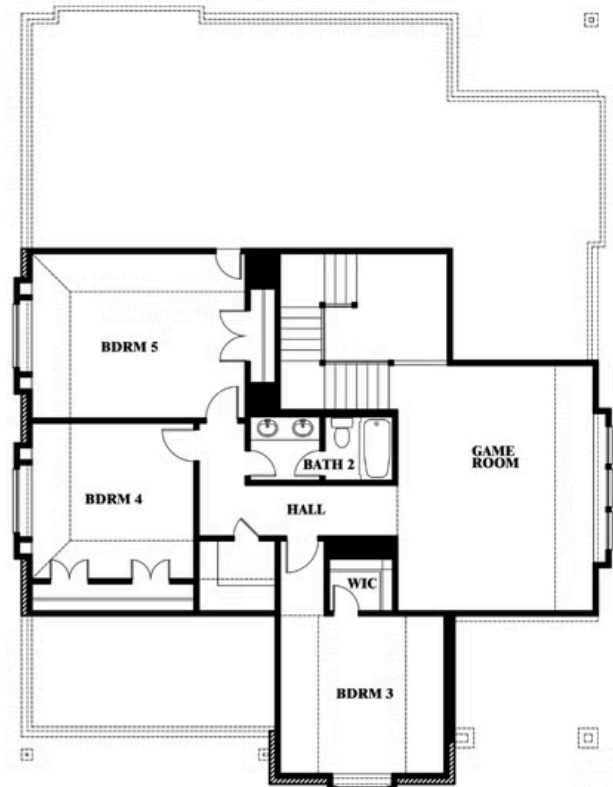

Magnolia Side Entry

ROCKWOOD

2407 ROYAL DOVE LANE, MANSFIELD, TX 76063

Magnolia Side Entry

This brochure is for general informational purposes and is to be used as a guide only. Changes may be made during the development process and floorplans, dimensions, fixtures, fittings, finishes and specifications are subject to change without notice. Window placement, balcony configuration, wardrobe sizes and living areas may vary slightly within each plan type. EQUAL HOUSING OPPORTUNITY

Document generated Apr 4, 2026. Prices, plans, square footage, features, amenities and materials are subject to change at any time without notice and vary among communities. Listed prices are for informational purposes only, are not binding, and do not create any contractual obligation(s). The price of any home is dependent on numerous factors, all of which are unique to a specific home, and is not guaranteed until specified in a binding contract. Pricing of elevations and additional optional beds/baths varies per plan. Some plans require a premium homesite. Renderings of homes are artist concepts and may not reflect exact colors and materials. Verify current tax rates & jurisdictions with the appropriate taxing authority.