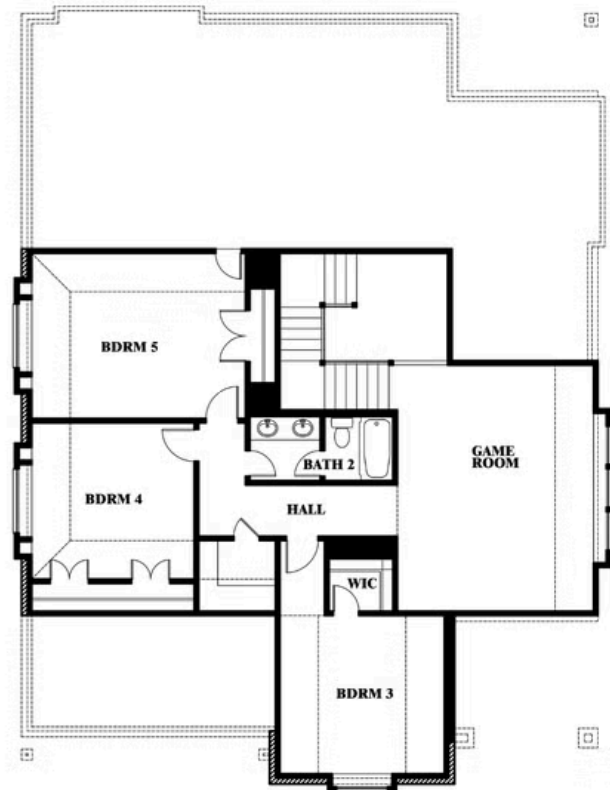

Magnolia Side Entry

HOMES FROM
\$644,990

CLASSIC SERIES

ROCKWOOD

2406 ROYAL DOVE LANE, MANSFIELD, TX 76063

3,187
SQUARE FEET

4
BEDROOMS

2.5
BATHROOMS

2
CAR GARAGE

Magnolia Side Entry

ROCKWOOD

2406 ROYAL DOVE LANE, MANSFIELD, TX 76063

Magnolia Side Entry

This brochure is for general informational purposes and is to be used as a guide only. Changes may be made during the development process and floorplans, dimensions, fixtures, fittings, finishes and specifications are subject to change without notice. Window placement, balcony configuration, wardrobe sizes and living areas may vary slightly within each plan type. EQUAL HOUSING OPPORTUNITY