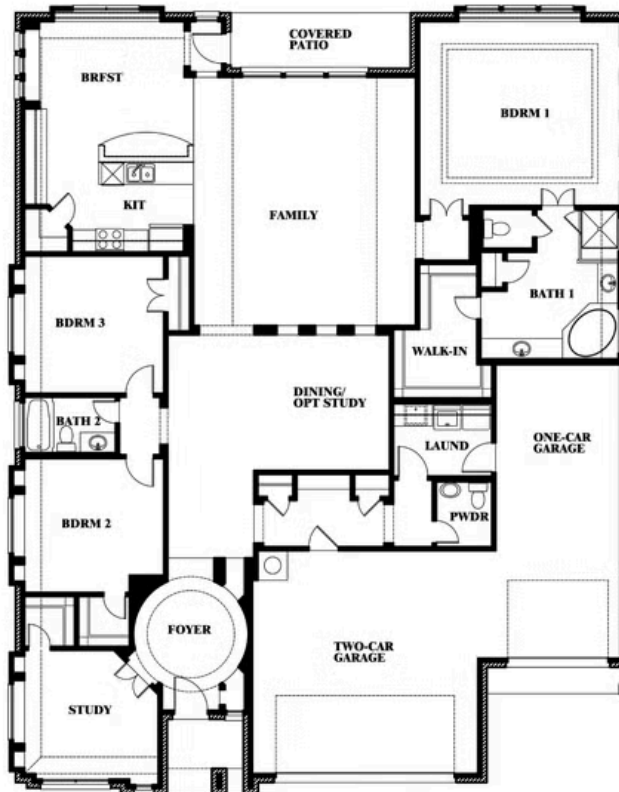

Primrose FE

ROCKWOOD

2407 ROYAL DOVE LANE, MANSFIELD, TX 76063

Primrose FE

This brochure is for general informational purposes and is to be used as a guide only. Changes may be made during the development process and floorplans, dimensions, fixtures, fittings, finishes and specifications are subject to change without notice. Window placement, balcony configuration, wardrobe sizes and living areas may vary slightly within each plan type. EQUAL HOUSING OPPORTUNITY

Document generated Jan 9, 2026. Prices, plans, square footage, features, amenities and materials are subject to change at any time without notice and vary among communities. Listed prices are for informational purposes only, are not binding, and do not create any contractual obligation(s). The price of any home is dependent on numerous factors, all of which are unique to a specific home, and is not guaranteed until specified in a binding contract. Pricing of elevations and additional optional beds/baths varies per plan. Some plans require a premium homesite. Renderings of homes are artist concepts and may not reflect exact colors and materials. Verify current tax rates & jurisdictions with the appropriate taxing authority.