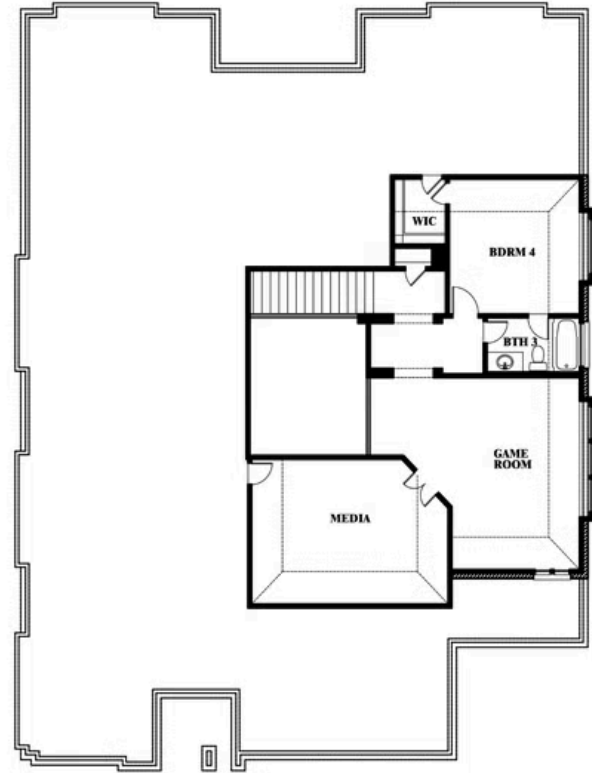

Primrose FE V

HOMES FROM
\$None

CLASSIC SERIES

ROCKWOOD

2407 ROYAL DOVE LANE, MANSFIELD, TX 76063

3,733
SQUARE FEET

4
BEDROOMS

3.5
BATHROOMS

3
CAR GARAGE

ELEVATION A

ELEVATION B

ELEVATION B

ELEVATION C

ELEVATION C

Primrose FE V

ROCKWOOD

2407 ROYAL DOVE LANE, MANSFIELD, TX 76063

Primrose FE V

This brochure is for general informational purposes and is to be used as a guide only. Changes may be made during the development process and floorplans, dimensions, fixtures, fittings, finishes and specifications are subject to change without notice. Window placement, balcony configuration, wardrobe sizes and living areas may vary slightly within each plan type. EQUAL HOUSING OPPORTUNITY