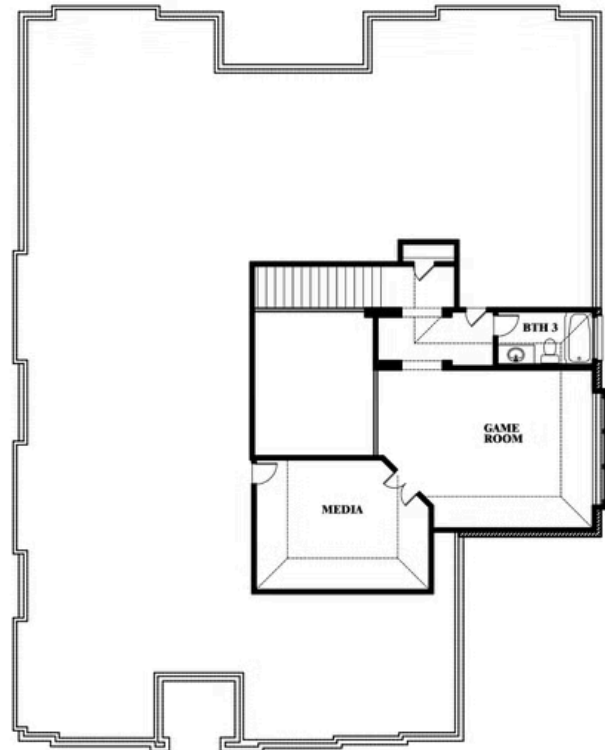

Primrose III

HOMES FROM
\$693,990

CLASSIC SERIES

ROCKWOOD

2406 ROYAL DOVE LANE, MANSFIELD, TX 76063

3,483
SQUARE FEET

3
BEDROOMS

3.5
BATHROOMS

3
CAR GARAGE

ELEVATION A

ELEVATION B

ELEVATION B

ELEVATION C

ELEVATION C

Primrose III

ROCKWOOD

2406 ROYAL DOVE LANE, MANSFIELD, TX 76063

Primrose III

This brochure is for general informational purposes and is to be used as a guide only. Changes may be made during the development process and floorplans, dimensions, fixtures, fittings, finishes and specifications are subject to change without notice. Window placement, balcony configuration, wardrobe sizes and living areas may vary slightly within each plan type. EQUAL HOUSING OPPORTUNITY