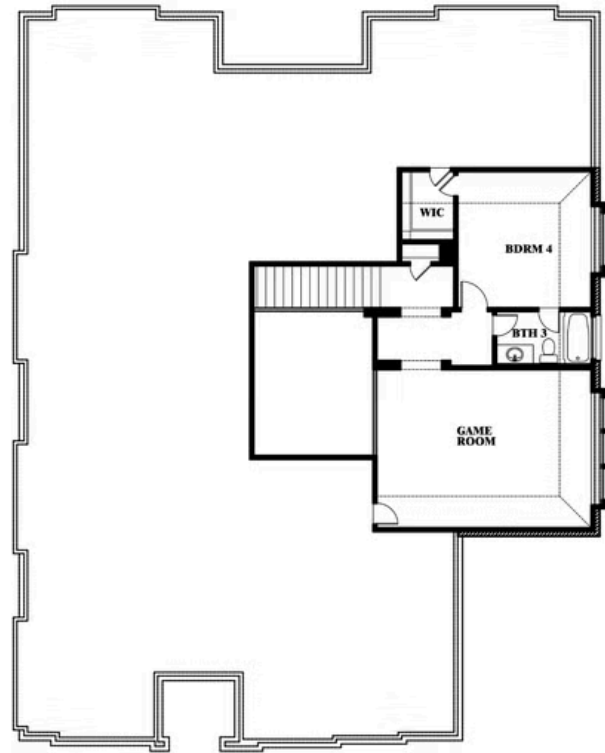

Primrose IV

ROCKWOOD

2407 ROYAL DOVE LANE, MANSFIELD, TX 76063

Primrose IV

This brochure is for general informational purposes and is to be used as a guide only. Changes may be made during the development process and floorplans, dimensions, fixtures, fittings, finishes and specifications are subject to change without notice. Window placement, balcony configuration, wardrobe sizes and living areas may vary slightly within each plan type. EQUAL HOUSING OPPORTUNITY