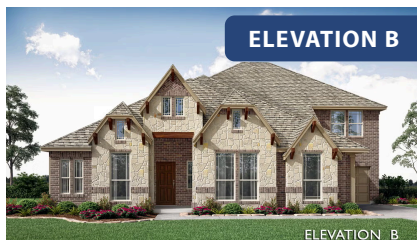

# Primrose IV

HOMES FROM  
**\$None**

CLASSIC SERIES

**ROCKWOOD**

2407 ROYAL DOVE LANE, MANSFIELD, TX 76063

**3,516**  
SQUARE FEET

**3**  
BEDROOMS

**3.5**  
BATHROOMS

**3**  
CAR GARAGE