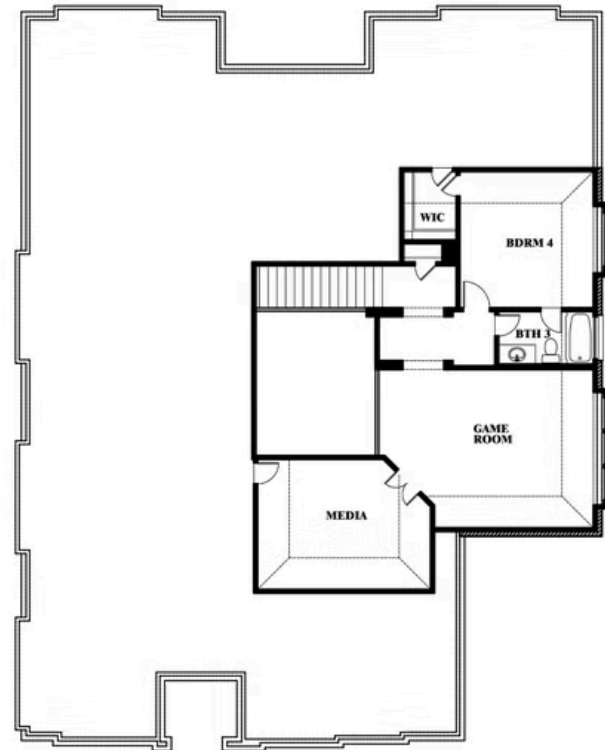

Primrose V

ROCKWOOD

2407 ROYAL DOVE LANE, MANSFIELD, TX 76063

Primrose V

This brochure is for general informational purposes and is to be used as a guide only. Changes may be made during the development process and floorplans, dimensions, fixtures, fittings, finishes and specifications are subject to change without notice. Window placement, balcony configuration, wardrobe sizes and living areas may vary slightly within each plan type. EQUAL HOUSING OPPORTUNITY