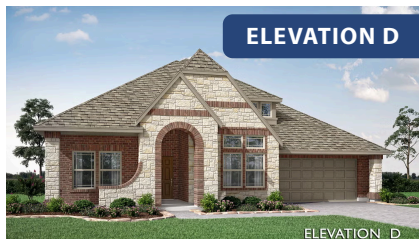

Caraway

HOMES FROM
\$564,990

CLASSIC SERIES

SOMERSET CLASSIC 70S & 80S

2006 PORTRUSH LANE, MANSFIELD, TX 76084

2.5 Car Garage Included

2,519
SQUARE FEET

3
BEDROOMS

2.5
BATHROOMS

2
CAR GARAGE

Caraway

SOMERSET CLASSIC 70S & 80S

2006 PORTRUSH LANE, MANSFIELD, TX 76084

This brochure is for general informational purposes and is to be used as a guide only. Changes may be made during the development process and floorplans, dimensions, fixtures, fittings, finishes and specifications are subject to change without notice. Window placement, balcony configuration, wardrobe sizes and living areas may vary slightly within each plan type. EQUAL HOUSING OPPORTUNITY